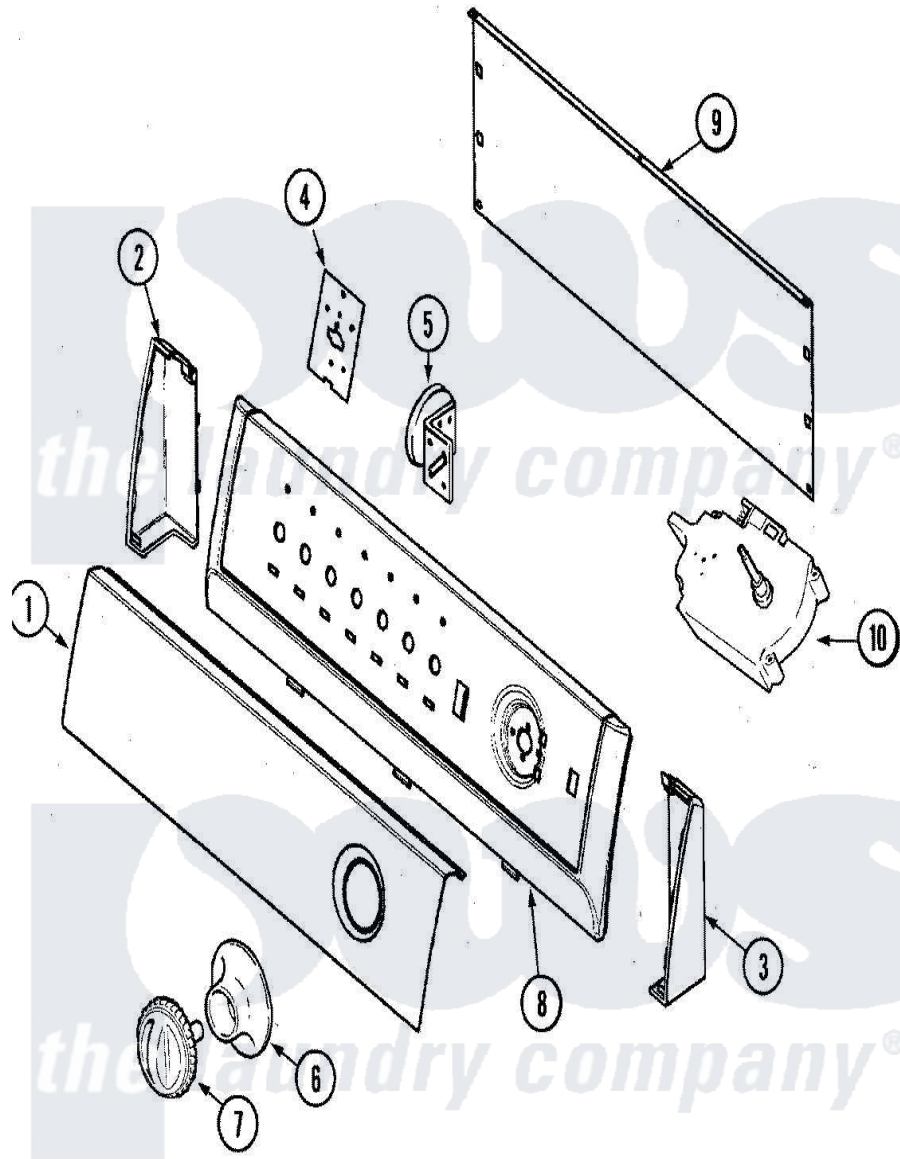

Maytag PAV1100AWW 03 - CONTROL PANEL

Maytag [Residential Maytag PAV1100AWW Washer Parts](#) Parts Diagram 03 - CONTROL PANEL
 Click on the part number to view part

Item	Original Part Number	Replaced By	Status	Part Description
1	21002002			Panel, Control
2	25-3092	90767		Screw, 8A X 3/8 HeX Washer Head Tapping
"	21001519			Endcap
3	21001523			Endcap
"	25-3092	90767		Screw, 8A X 3/8 HeX Washer Head Tapping
4	21001517			Shield, Control
5	21001918			Switch, Pressure
"	25-3092	90767		Screw, 8A X 3/8 HeX Washer Head Tapping
6	21001600			Skirt, Timer
7	21001594	21001972		Knob, Timer
8	21001604		Not Available	FRAME, CONTROL PANEL (WHT)
9	25-3092	90767		Screw, 8A X 3/8 HeX Washer Head Tapping
"	21001527			Shield, Rear

10	21001545		Timer
"	25-3092	90767	Screw, 8A X 3/8 HeX Washer Head Tapping
11	21001919		Harness, Wiring