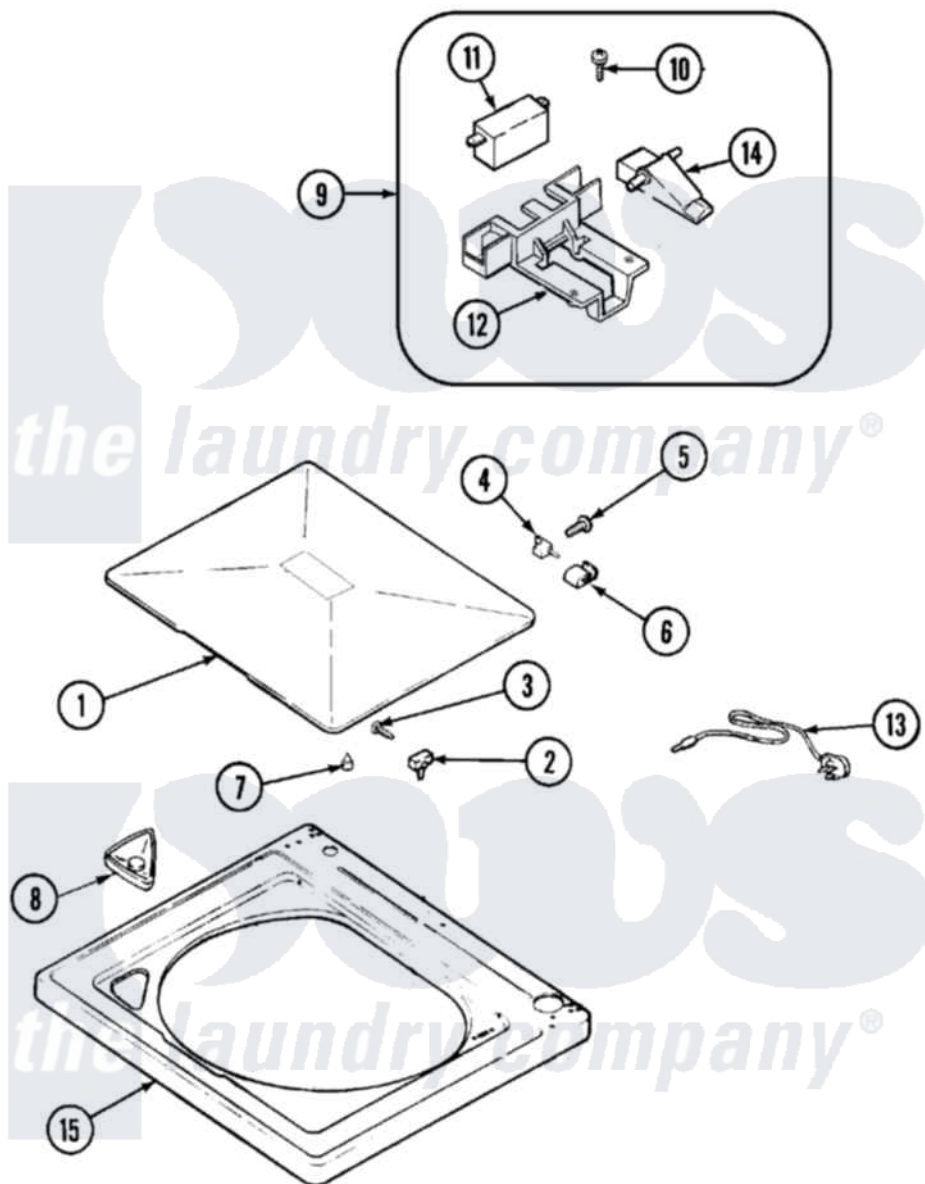

Maytag PAV1100AWW 05 - TOP

Maytag [Residential Maytag PAV1100AWW Washer Parts](#) Parts Diagram 05 - TOP
 Click on the part number to view part

Item	Original Part Number	Replaced By	Status	Part Description
1	35-2026			Lid
2	43-0057			Actuator, Door Switch
3	25-7438			Screw
4	35-2045			Pin, Hinge
5	25-7893			Screw
6	35-2044			Hinge, Lid
7	35-0581			Bumper, Door
8	21001597			Dispenser, Bleach
9	21001137	12001187		Kit, Lid Switch Assembly
10	21001136	3400872		Screw, 8-18 X 3/8
11	21001148	12001187		Kit, Lid Switch Assembly
12	21001135			Housing, Lid Switch
13	21001592			Cord, Power
14	21001134			Lever, Lid Switch
15	21001602			Top, Cabinet