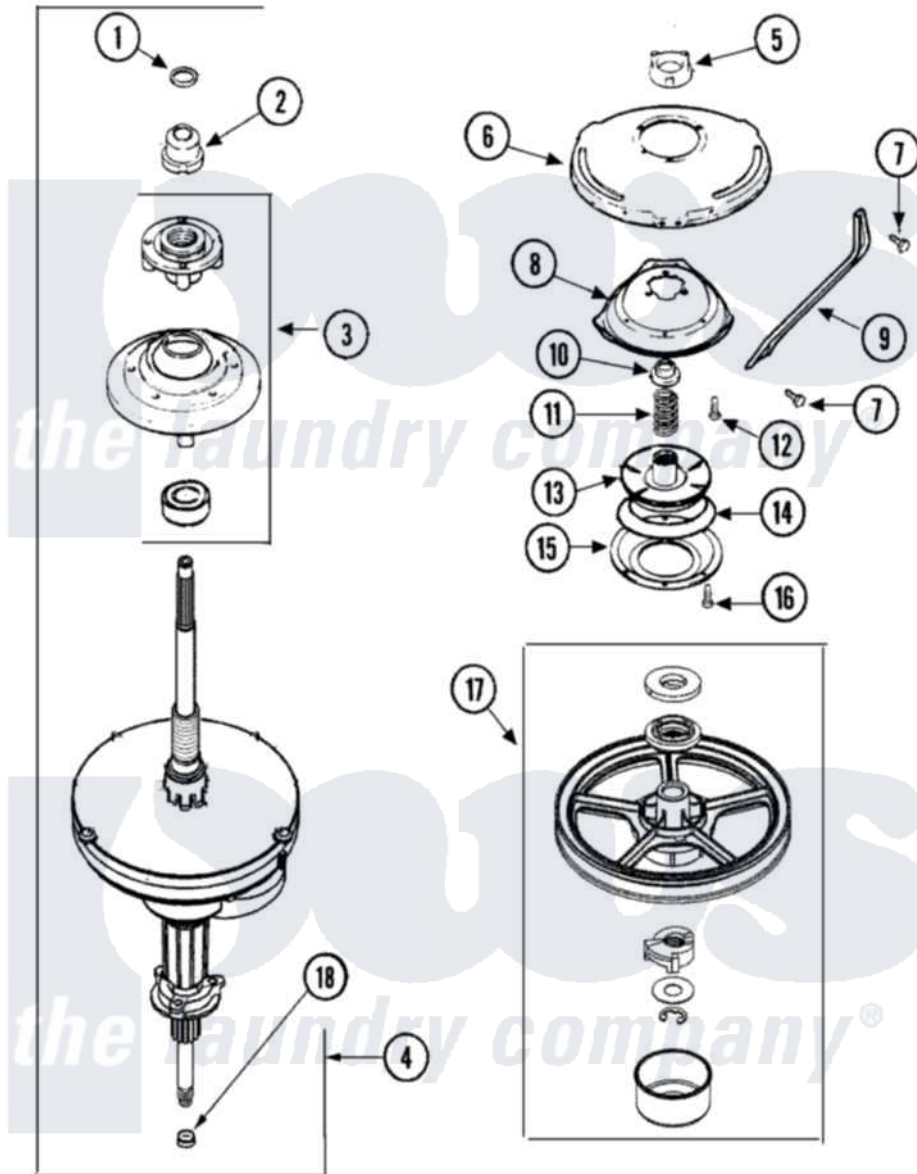

Maytag PAV1100AWW 07 - TRANSMISSION (SERIES 22)

Maytag Residential Maytag PAV1100AWW Washer Parts Parts Diagram 07 - TRANSMISSION (SERIES 22)
 Click on the part number to view part

Item	Original Part Number	Replaced By	Status	Part Description
1	25-7941			"O" Ring, Agtr Drive Shaft
2	21001533	35-5655-1		Seal
3	21001868	W10219156		Tub Seal
4	21001867	35-6615		Ht TranS S
5	21001511	12001562		Bearing Assembly
6	21001518			Support, Tub
7	21001858			Screw 5/16-18 x 1/2
8	21001163			Housing, Suspension
9	21001532			Brace, Tub
10	35-2017			Retainer, Brake Spring
11	21001910			Spring, Brake
12	21001509			Screw, High Performance Plastic
13	21002010	35-6714		Brake Roto
14	21002026			Snubber
15	35-6918			Stator, Brake
16	21001065			Screw, No.10-24 x .50 Hxnibhd