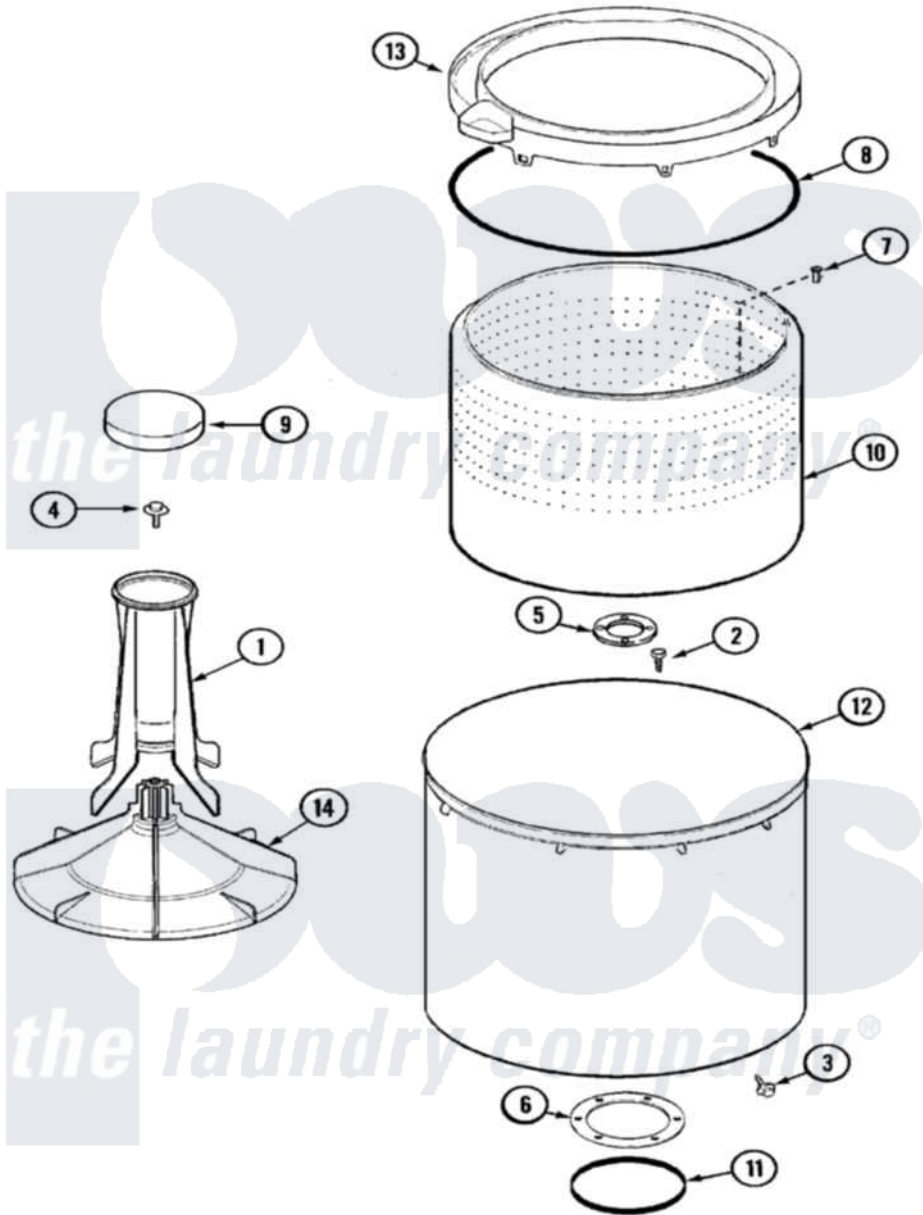

Maytag PAV1100AWW 08 - TUB

Maytag [Residential Maytag PAV1100AWW Washer Parts](#) Parts Diagram 08 - TUB
 Click on the part number to view part

Item	Original Part Number	Replaced By	Status	Part Description
1	21001521			Top, Agitator
2	21001510	22002947		Bolt, Tub
3	25-7953	22002933		Screw
4	25-8004	W10309247		Screw
5	35-3685			Gasket, Basket To Centerpost
6	35-3686			Gasket, Tub To Housing
7	25-7967	3400504		Screw
8	35-2328			Seal, Tub Top
9	21001528			CAP, AGITATOR
10	21001529			Basket Assembly
11	35-2978			Seal, Tub/Housing
12	35-3700			Tub Assembly
13	21001531		Not Available	TOP, TUB (PLASTIC)
14	21001530			Base, Agitator