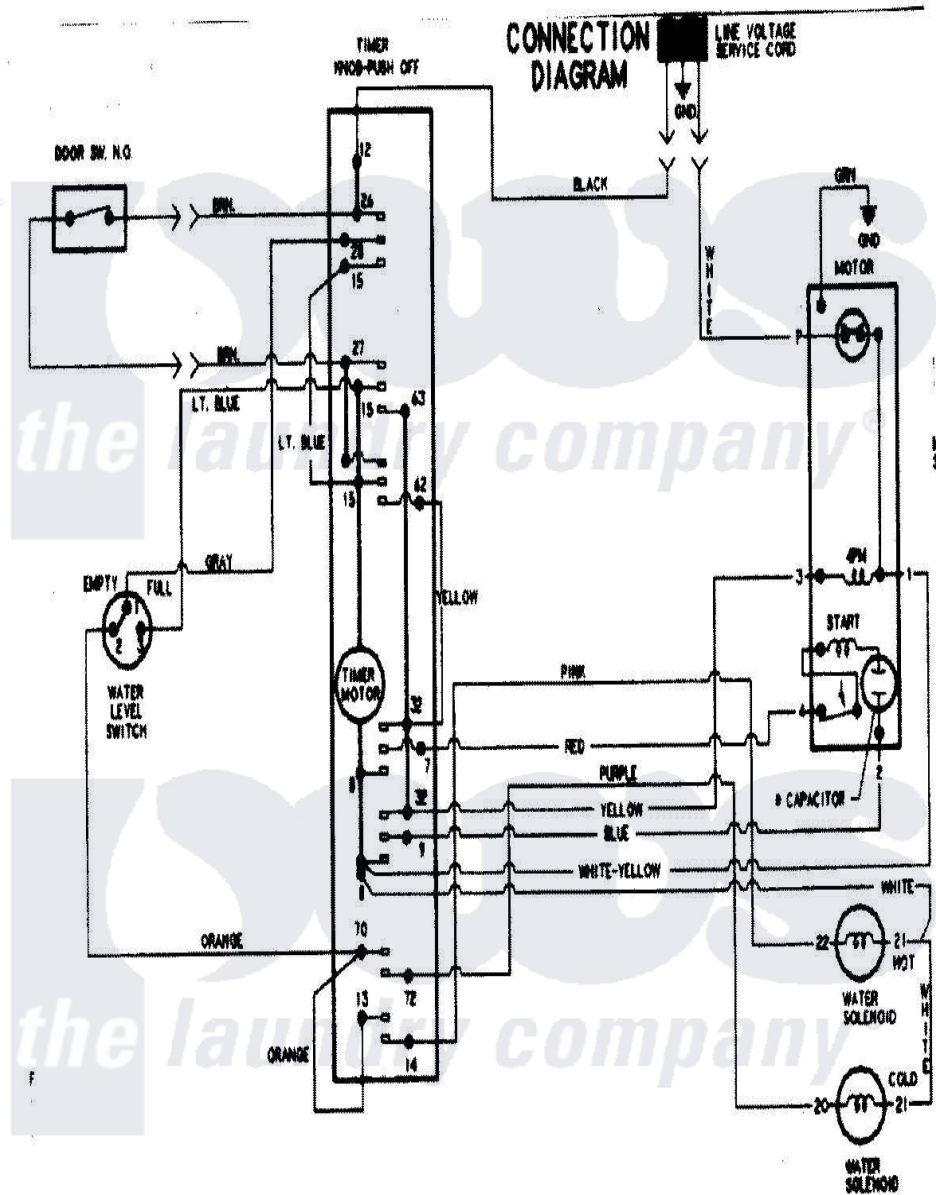

Maytag PAV1100AWW 09 - WIRING INFORMATION

Maytag [Residential Maytag PAV1100AWW Washer Parts](#) Parts Diagram 09 - WIRING INFORMATION
 Click on the part number to view part

Item	Original Part Number	Replaced By	Status	Part Description
NI	15003212		Not Available	WIRING INFORMATION