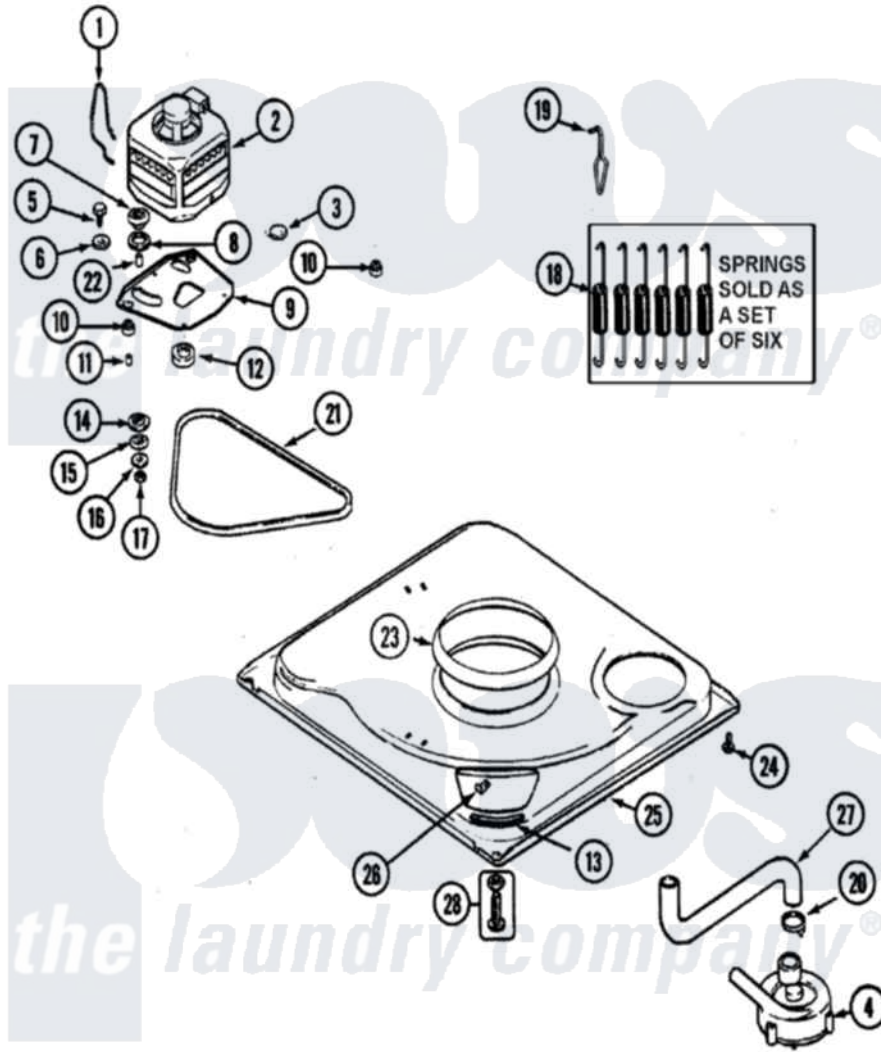

Maytag PAV1200AWW 01 - BASE

Maytag [Residential Maytag PAV1200AWW Washer Parts](#) Parts Diagram 01 - BASE
 Click on the part number to view part

Item	Original Part Number	Replaced By	Status	Part Description
1	21001110	22004376		Spring, Motor Pivot
2	21001922	21001950		MoTor, 2SP 1/2hp 120V/60Hz Hi-Tor
3	21001486			Foot Slide, Isolator
4	21001873	35-6780		Pump-Water
5	25-7833	21001977		Screw
6	25-7834			Washer, Motor/Base Screw
7	33-9946			Isolator, Motor
8	35-3570			Washer, Motor Pivot
9	21001783			Plate And Screw Assembly
10	35-3646			Isolator, Motor Plate
11	25-7831			Spacer, Mounting
12	21001506	21001950		MoTor, 2SP 1/2hp 120V/60Hz Hi-Tor
13	35-2065			Pad, Motor Plate
14	35-3571			Slide, Motor Pivot
15	33-9967			Washer, Motor Isolator

16	25-7047		Washer, Flat
17	25-7325	Y707702	Locknut
18	12002102	12002773	Spring
19	21001166		Hook, Suspension Spring
20	25-6068	285655	Clamp, Hose
21	21352320		Belt, Drive
22	25-7830		Spacer
23	35-3020	22004469	Leg And Foot Self Stabalizing
24	25-7828	489483	Screw 10-32 X 1/2
25	21001893	12002701	Base Kit
26	25-7845		Speednut, Motor
27	21001915		Hose, Tub To Pump
28	35-3507	25001119	Foot And Pad Assembly
29	21001161	21002026	Snubber