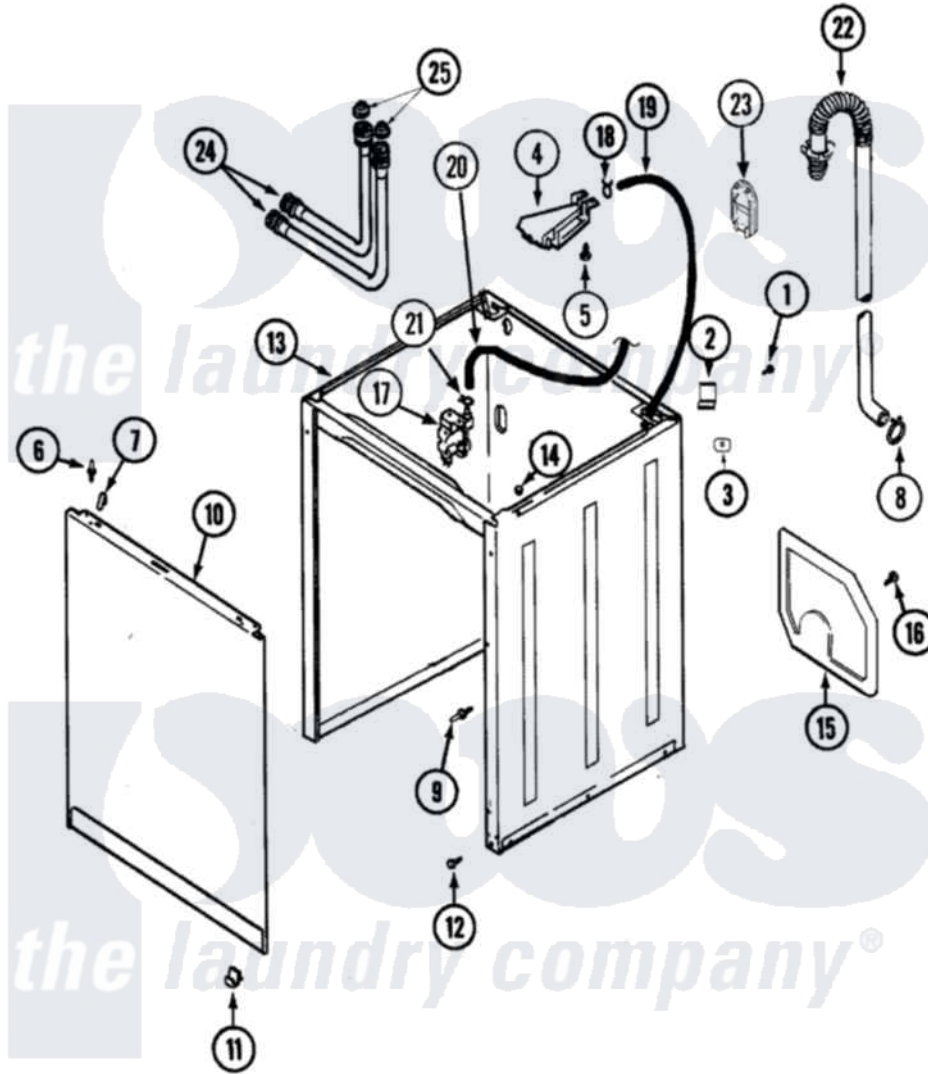

# Maytag PAV1200AWW 02 - CABINET

Maytag [Residential Maytag PAV1200AWW Washer Parts](#) Parts Diagram 02 - CABINET  
 Click on the part number to view part

Item	Original Part Number	Replaced By	Status	Part Description
1	<a href="#">25-7893</a>			Screw
2	<a href="#">35-2846</a>			Hinge, Cabinet Top
3	<a href="#">35-4128</a>			Pad, Hinge
4	<a href="#">21001760</a>			Flume Assembly / Water Diverter
5	25-3092	<a href="#">90767</a>		Screw, 8A X 3/8 HeX Washer Head Tapping
6	25-0224	<a href="#">3400029</a>		Nut, Adapter Plate
"	<a href="#">53-0643</a>			Pin, Locator
"	<a href="#">53-0200</a>			Sleeve, Locator Pin
7	<a href="#">25-7220</a>			Clip, Cabinet Top
8	21001875	<a href="#">285655</a>		Clamp, Hose
9	<a href="#">21001829</a>			Post, Locating
10	<a href="#">35-2084</a>			Panel, Front
"	<a href="#">21001281</a>			Damper, Sound Pad
11	<a href="#">53-0120</a>			Clip, Front Panel
"	25-7732	<a href="#">681414</a>		Screw, 10AB X 1/2

12	<a href="#">35-4129</a>		Bumper, Cabinet
13	<a href="#">21001871</a>		Cabinet
14	<a href="#">33-2653</a>		Bumper, Cabinet
15	<a href="#">21001876</a>		Shield, Rear
16	25-7732	<a href="#">681414</a>	Screw, 10AB X 1/2
17	21001747	<a href="#">21001932</a>	Valve, Water Inlet
18	25-7867	<a href="#">596669</a>	Clamp, Manifold
19	35-2378	<a href="#">12002749</a>	Hose, Flume Kit
20	<a href="#">21001748</a>		Hose, Pressure Switch
21	25-7796	<a href="#">596669</a>	Clamp, Manifold
22	<a href="#">21001872</a>		Hose, Drain
23	<a href="#">21001874</a>		Outlet, Drain Hose
24	33-7891	<a href="#">89503</a>	Hose-Inlet
"	35-0874	<a href="#">76313</a>	Hosefill
25	<a href="#">33-4264N</a>		Strainer And Washer Kit