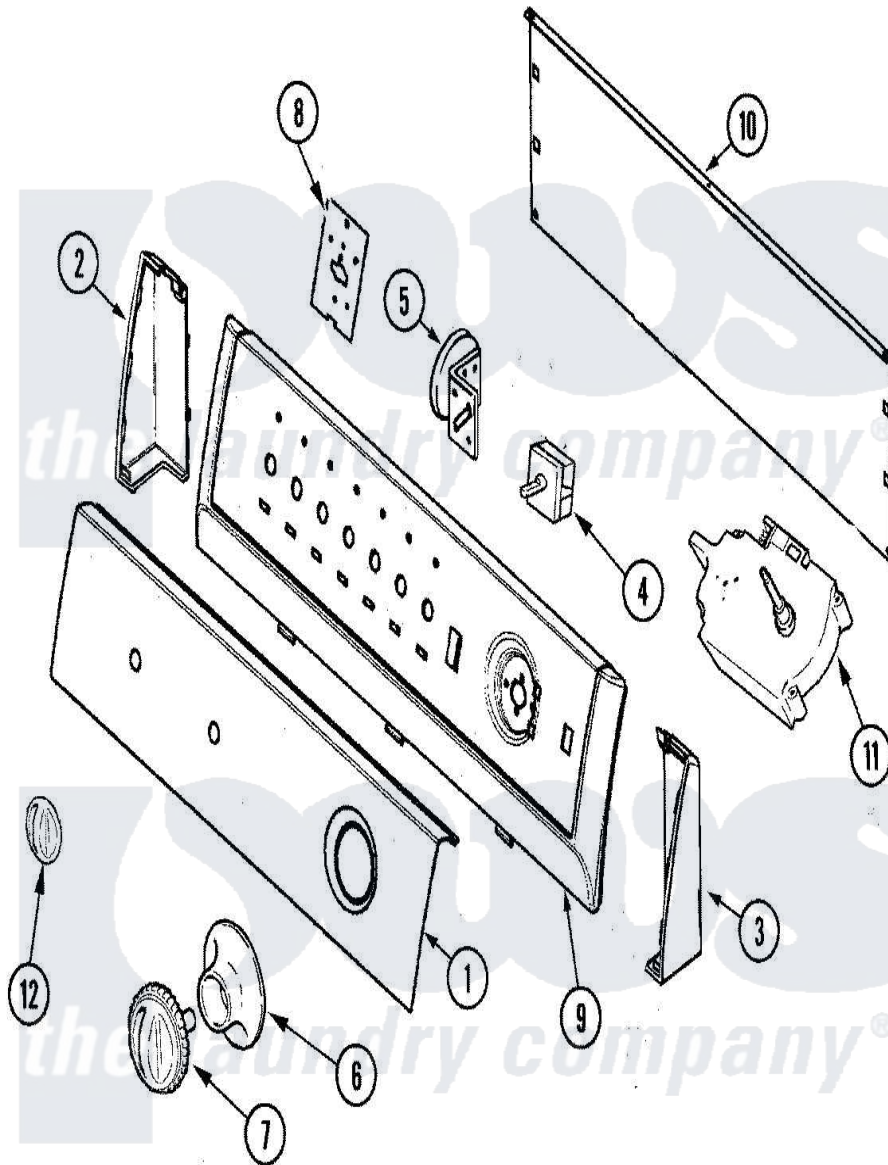

# Maytag PAV1200AWW 03 - CONTROL PANEL

Maytag Residential Maytag PAV1200AWW Washer Parts Parts Diagram 03 - CONTROL PANEL

[Click on the part number to view part](#)

Item	Original Part Number	Replaced By	Status	Part Description
1	<a href="#">21001924</a>			Panel, Control
2	<a href="#">21001519</a>			Endcap
"	25-3092	<a href="#">90767</a>		Screw, 8A X 3/8 HeX Washer Head Tapping
3	<a href="#">21001523</a>			Endcap
"	25-3092	<a href="#">90767</a>		Screw, 8A X 3/8 HeX Washer Head Tapping
4	25-3092	<a href="#">90767</a>		Screw, 8A X 3/8 HeX Washer Head Tapping
"	<a href="#">21001226</a>			Switch, Water Temp. 4 Position
5	<a href="#">21001882</a>			Switch, Pressure
"	25-3092	<a href="#">90767</a>		Screw, 8A X 3/8 HeX Washer Head Tapping
6	<a href="#">21001600</a>			Skirt, Timer
7	21001594	<a href="#">21001972</a>		Knob, Timer
8	<a href="#">21001517</a>			Shield, Control
9	21001604		Not Available	FRAME, CONTROL PANEL (WHT)

10	<a href="#">21001527</a>		Shield, Rear
"	25-3092	<a href="#">90767</a>	Screw, 8A X 3/8 HeX Washer Head Tapping
11	<a href="#">21001522</a>		Timer
"	25-3092	<a href="#">90767</a>	Screw, 8A X 3/8 HeX Washer Head Tapping
12	21001525	<a href="#">21002196</a>	Knob-Selector