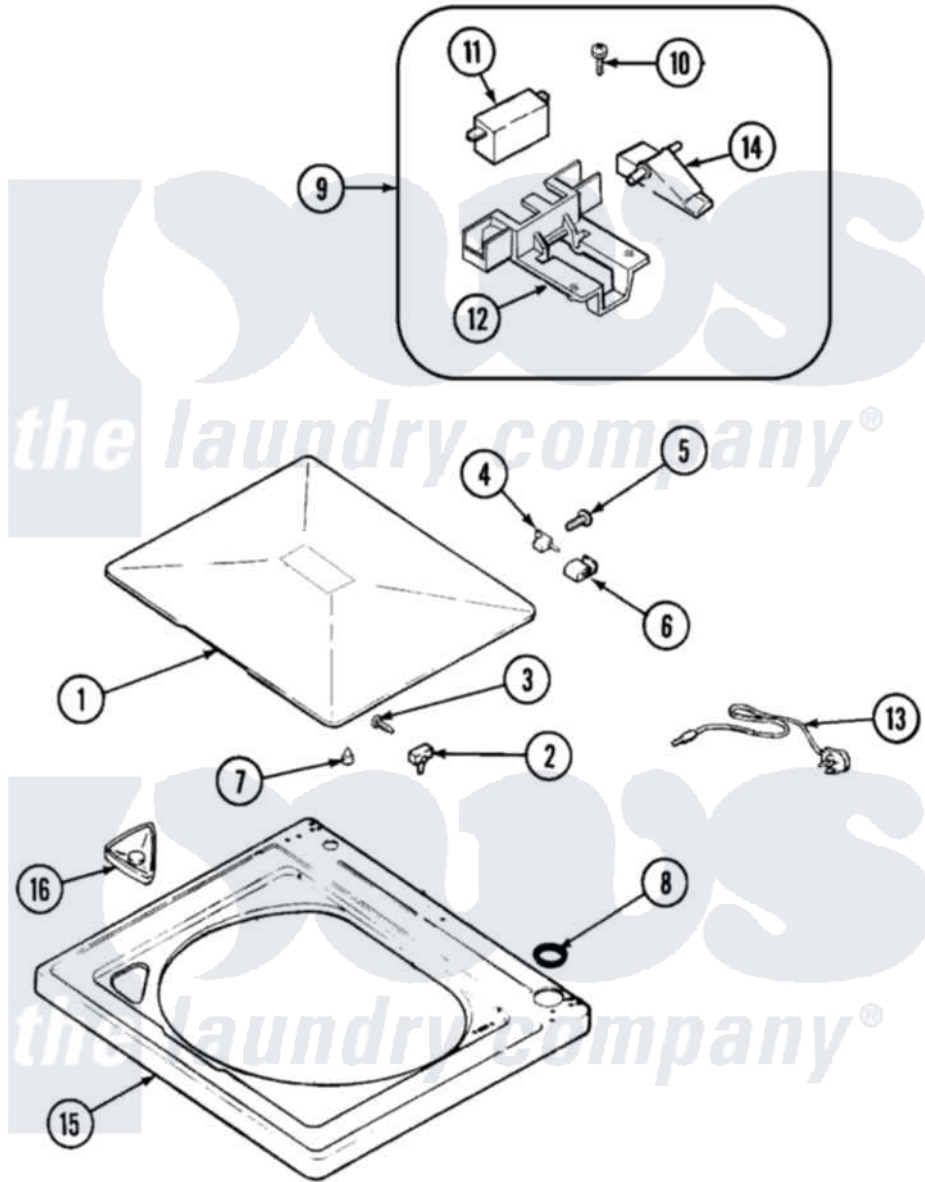

Maytag PAV1200AWW 05 - TOP

Maytag [Residential Maytag PAV1200AWW Washer Parts](#) Parts Diagram 05 - TOP
 Click on the part number to view part

Item	Original Part Number	Replaced By	Status	Part Description
1	35-2026			Lid
2	43-0057			Actuator, Door Switch
3	25-7438			Screw
4	35-2045			Pin, Hinge
5	25-7893			Screw
6	35-2044			Hinge, Lid
7	35-0581			Bumper, Door
8	35-2063			Bushing, Insulator
9	21001137	12001187		Kit, Lid Switch Assembly
10	21001136	3400872		Screw, 8-18 X 3/8
11	21001148	12001187		Kit, Lid Switch Assembly
12	21001135			Housing, Lid Switch
13	21001592			Cord, Power
14	21001134			Lever, Lid Switch
15	21001602			Top, Cabinet
16	21001597			Dispenser, Bleach