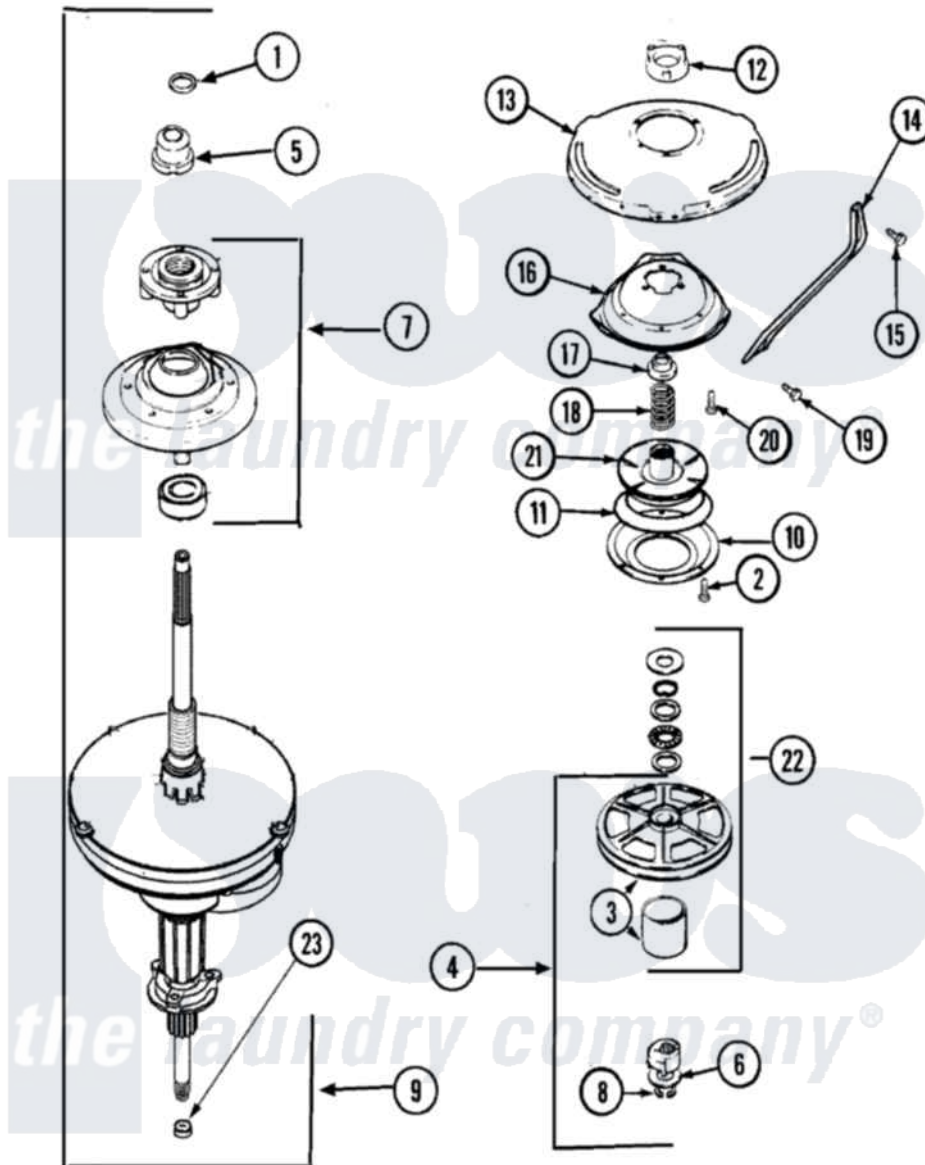

Maytag PAV1200AWW 06 - TRANSMISSION

Maytag [Residential Maytag PAV1200AWW Washer Parts](#) Parts Diagram 06 - TRANSMISSION
 Click on the part number to view part

Item	Original Part Number	Replaced By	Status	Part Description
1	25-7941			"O" Ring, Agr Drive Shaft
2	21001065			Screw, No.10-24 x .50 Hxnibhd
3	12001797	12002213		Thrust Bearing Kit
4	LA-2007	12002213		Thrust Bearing Kit
5	21001533	35-5655-1		Seal
6	35-2132			Washer, 1.25ODX.530IDX.032
"	35-2082			Washer, 1.25ODX.530IDX.062
7	21001868	W10219156		Tub Seal
8	25-7854			Ring, Retaining
9	21001867	35-6615		Ht TranS S
10	35-2018	35-6918		Stator, Brake
11	21001161	21002026		Snubber
12	21001511	12001562		Bearing Assembly
"	35-2205			Bearing, Spin
13	21001518			Support, Tub
14	21001532			Brace, Tub

15	21001858		Screw 5/16-18 x 1/2
16	21001163		Housing, Suspension
17	35-2017		Retainer, Brake Spring
18	21001647	21001910	Spring, Brake
19	25-7930	21001858	Screw 5/16-18 x 1/2
20	21001509		Screw, High Performance Plastic
21	35-2948	35-6714	Brake Roto
22	12500036	12002213	Thrust Bearing Kit
23	35-2010	207843	Lip Seal Repair Kit