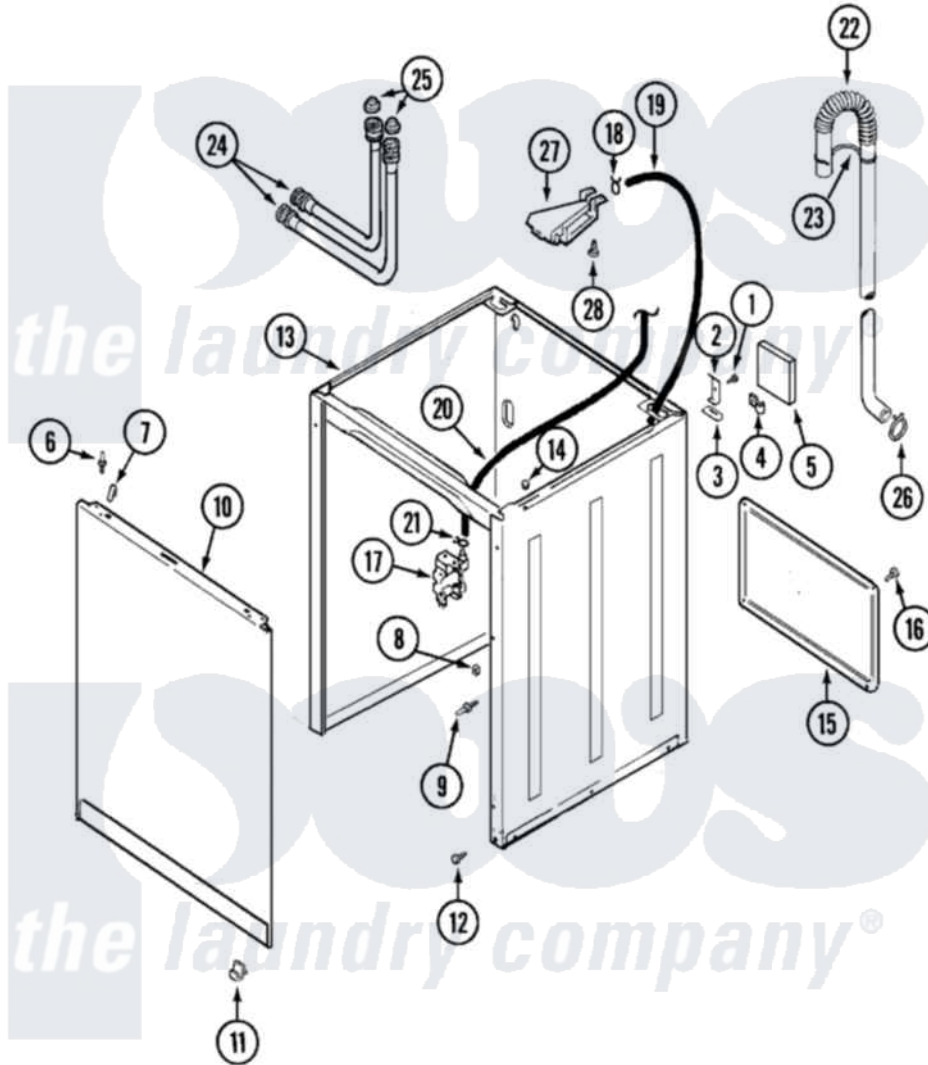

Maytag PAV2000AAW 02 - CABINET

Maytag [Residential Maytag PAV2000AAW Washer Parts](#) Parts Diagram 02 - CABINET
 Click on the part number to view part

Item	Original Part Number	Replaced By	Status	Part Description
1	25-7893			Screw
2	35-2846			Hinge, Cabinet Top
3	35-4128			Pad, Hinge
4	25-7027	16515		Clip
5	35-0706		Not Available	PAD, FOAM
6	53-0643			Pin, Locator
7	25-7220			Clip, Cabinet Top
8	25-0224	3400029		Nut, Adapter Plate
9	53-0200			Sleeve, Locator Pin
"	53-0643			Pin, Locator
10	35-2084			Panel, Front
"	21001281			Damper, Sound Pad
11	53-0120			Clip, Front Panel
"	25-7732	681414		Screw, 10AB X 1/2
12	35-4129			Bumper, Cabinet
13	35-2106	21001871		Cabinet

14	33-2653		Bumper, Cabinet
15	35-2108	21001871	Cabinet
16	25-7732	681414	Screw, 10AB X 1/2
17	22001196		Valve, Water
18	25-7867	596669	Clamp, Manifold
19	35-2378	12002749	Hose, Flume Kit
20	21001060	21001748	Hose, Pressure Switch
21	25-7796	596669	Clamp, Manifold
22	35-3538	21001872	Hose, Drain
23	33-9537	22003814	Retainer, Drain Hose
24	35-3400		Inlet Hose Assembly
"	35-3401		Inlet Hose Assembly
25	33-4264N		Strainer And Washer Kit
26	25-7080	285655	Clamp, Hose
27	35-2051	21001760	Flume Assembly / Water Diverter
28	25-3092	90767	Screw, 8A X 3/8 HeX Washer Head Tapping