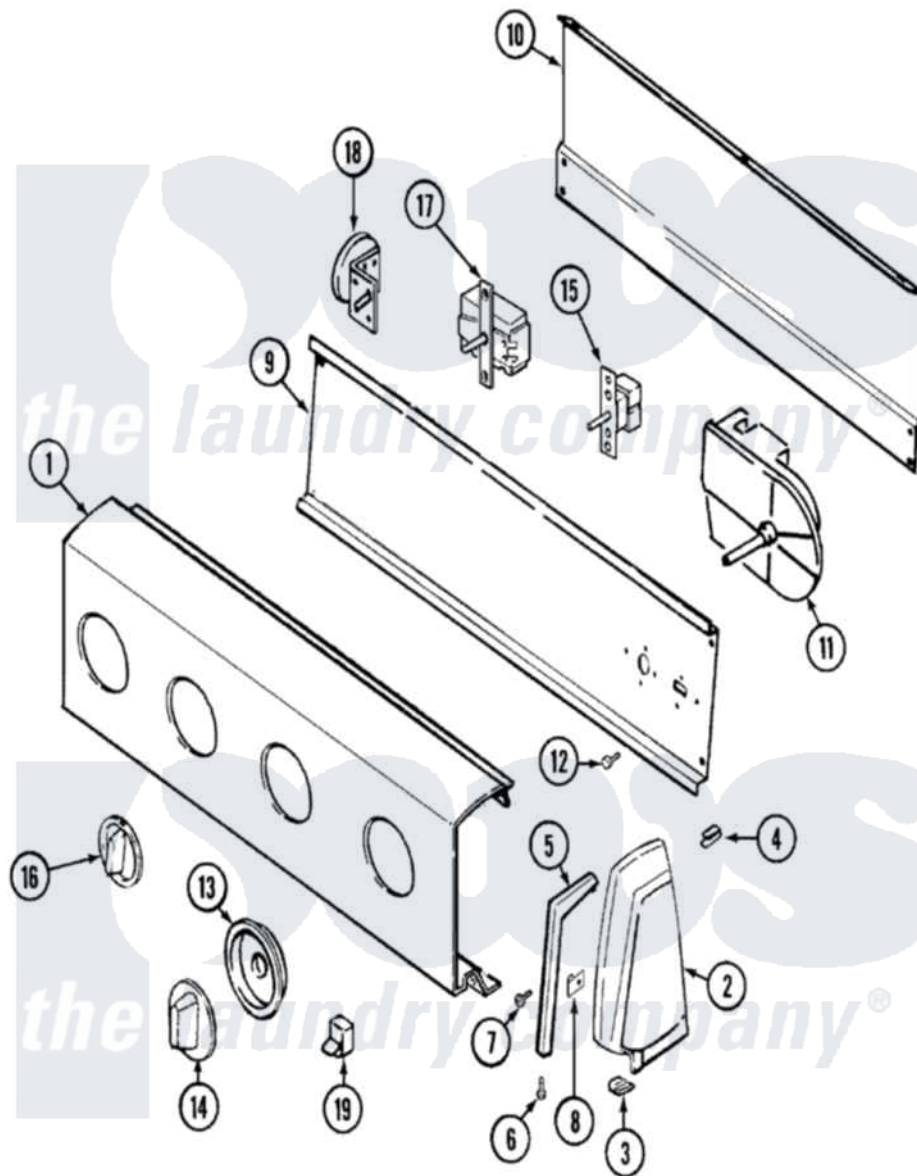

Maytag PAV2000AAW 03 - CONTROL PANEL

Maytag Residential Maytag PAV2000AAW Washer Parts Parts Diagram 03 - CONTROL PANEL
 Click on the part number to view part

Item	Original Part Number	Replaced By	Status	Part Description
1	25-7702			Speedclip, End Cap To Control Panel
"	21001494			Panel, Control
"	25-7793			Screw
2	35-2669		Not Available	CAP, END (LT)(WHT)
"	35-2668	21001453		Cap- End
3	25-7697	25-2219		Screw
"	25-7851			Speedclip, End Cap To Top
4	25-7852			Speedclip, Rr Shld To End Cap
"	25-7435	33002917		Screw, No.10-16
5	31001055		Not Available	TRIM, ENDCAP (LT WHT)
"	31001054		Not Available	TRIM, ENDCAP (RT WHT)
6	25-7760			Screw
7	25-3092	90767		Screw, 8A X 3/8 HeX Washer Head Tapping
8	25-7702			Speedclip, End Cap To Control Panel

9	31001193		Pad, Shield
"	53-2504	31001193	Pad, Shield
"	31001128		Not Available SHIELD, CONTROL
10	25-3457		Screw, Sems
"	35-2688	21001460	Shield, Rear
"	25-7853	25-7933	Ring, Retaining
"	25-3092	90767	Screw, 8A X 3/8 HeX Washer Head Tapping
11	21001490		Not Available SLEEVE, VINYL (AUST)
"	21001488		Timer
12	31001029	3400094	Screw, 10-32 X 3/8
13	21001238	21001502	Skirt Ri
14	21001237		Knob, Timer
15	21001140	21001898	Switch, Speed
16	21001409	21002196	Knob-Selector
17	21001491		Switch, Water Temperature
"	25-3092	90767	Screw, 8A X 3/8 HeX Washer Head Tapping
18	21001493		Switch, Pressure
"	25-3092	90767	Screw, 8A X 3/8 HeX Washer Head Tapping
19	35-3204		Switch, Paddle 2 Pos.
20	21001450		Not Available MANUAL, USE & CARE
"	21001419		Not Available MANUAL, LAUNDERING TIPS
22	12002417		Wire Kit
23	12002417		Wire Kit