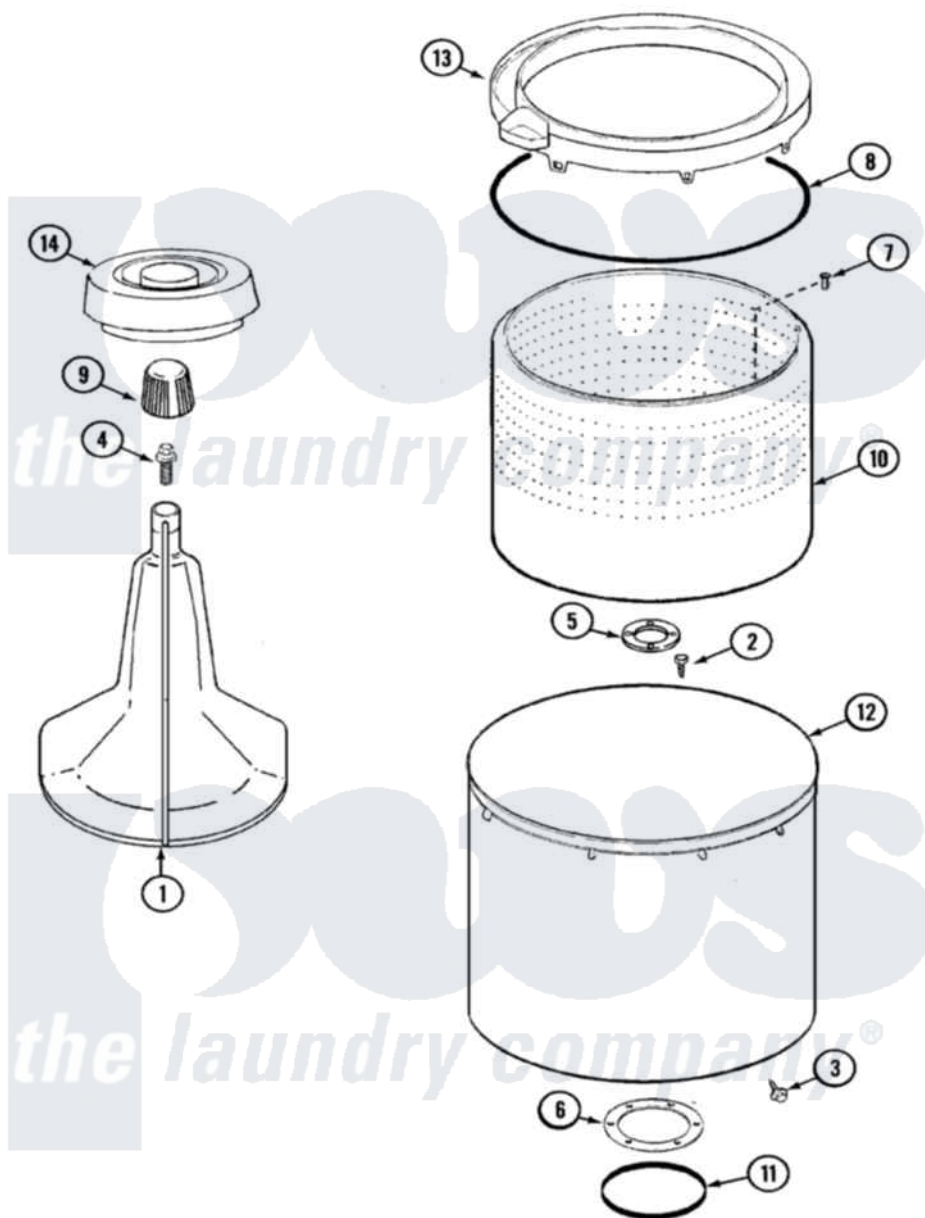

Maytag PAV2000AAW 06 - TUB

Maytag Residential Maytag PAV2000AAW Washer Parts Parts Diagram 06 - TUB
 Click on the part number to view part

Item	Original Part Number	Replaced By	Status	Part Description
1	35-3580			Agitator
2	25-7947	21001063		Screw, Shoulder
3	25-7953	22002933		Screw
4	25-7948	W10309247		Screw
5	35-3685			Gasket, Basket To Centerpost
6	35-3686			Gasket, Tub To Housing
7	25-7965	3400504		Screw
8	35-2328			Seal, Tub Top
9	35-2733			Cap, Agitator
10	35-3687		Not Available	BASKET, SPIN
11	35-2978			Seal, Tub/Housing
12	35-3700			Tub Assembly
13	35-3578		Not Available	TOP, TUB
14	35-2550			Dispenser, Rinse