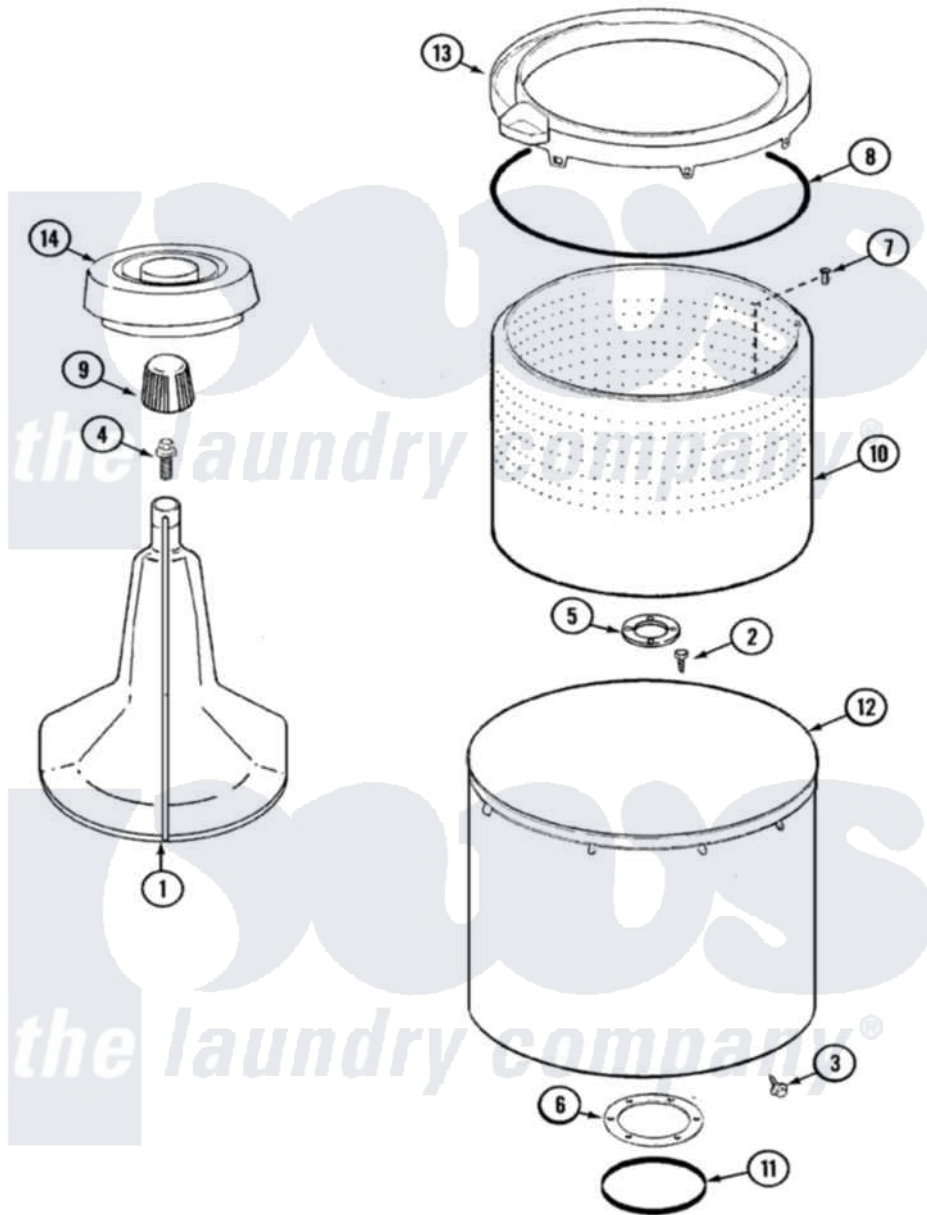

Maytag PAV2000AWA 06 - TUB

Maytag Residential Maytag PAV2000AWA Washer Parts Parts Diagram 06 - TUB
 Click on the part number to view part

Item	Original Part Number	Replaced By	Status	Part Description
1	35-3580			Agitator
2	25-7947	21001063		Screw, Shoulder
3	25-7953	22002933		Screw
4	25-7948	W10309247		Screw
5	35-3685			Gasket, Basket To Centerpost
6	35-3686			Gasket, Tub To Housing
7	25-7965	3400504		Screw
8	35-2328			Seal, Tub Top
9	35-2733			Cap, Agitator
10	35-3687		Not Available	BASKET, SPIN
11	35-2978			Seal, Tub/Housing
12	35-3700			Tub Assembly
13	35-3578		Not Available	TOP, TUB
14	35-2550			Dispenser, Rinse