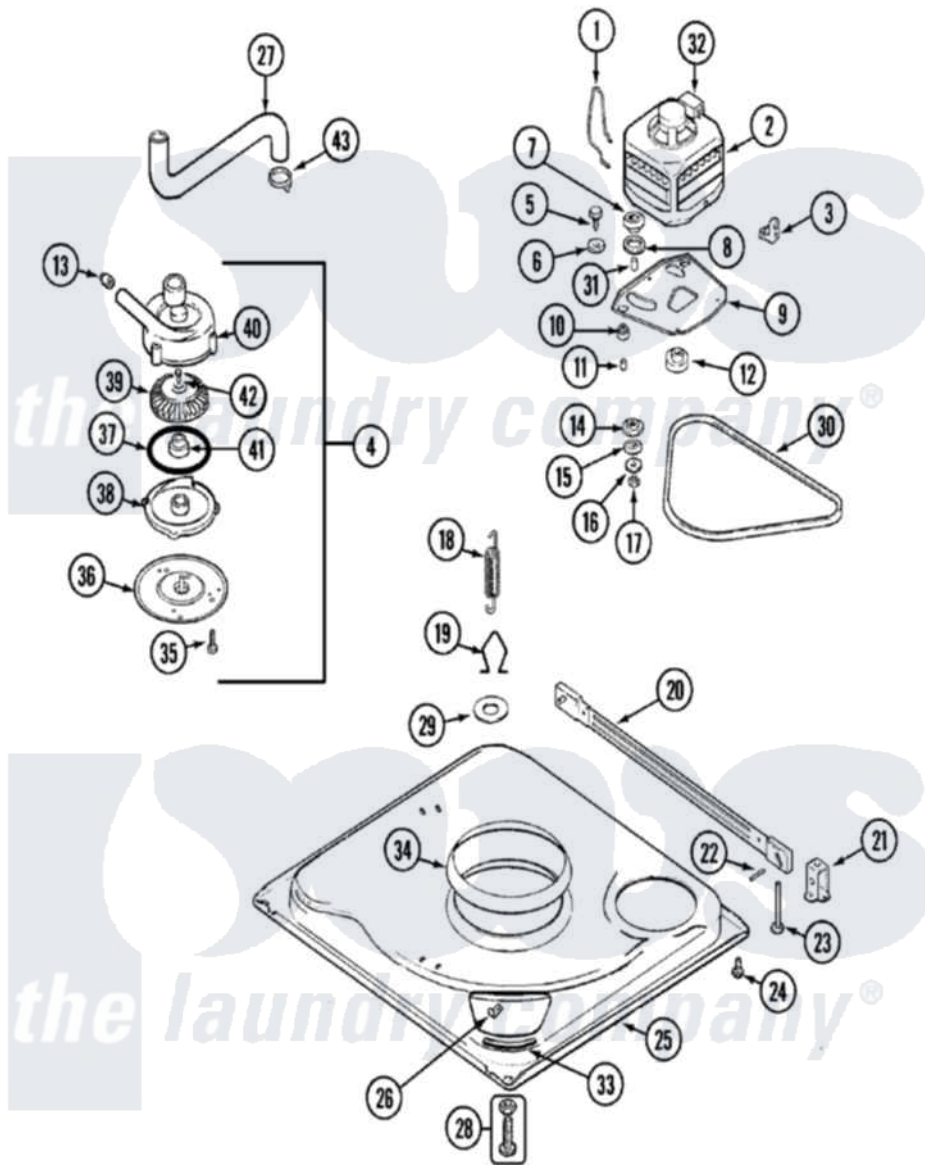

Maytag PAV2000AWW 01 - BASE

Maytag Residential Maytag PAV2000AWW Washer Parts Parts Diagram 01 - BASE
 Click on the part number to view part

Item	Original Part Number	Replaced By	Status	Part Description
1	21001110	22004376		Spring, Motor Pivot
2	21001400			Motor/Plate Assembly
3	21001109	21001486		Foot Slide, Isolator
4	35-2099	35-6465		Pump Assem
5	25-7833	21001977		Screw
6	25-7834			Washer, Motor/Base Screw
7	33-9946			Isolator, Motor
8	35-3570			Washer, Motor Pivot
9	21001111	21001783		Plate And Screw Assembly
10	35-3646			Isolator, Motor Plate
11	25-7831			Spacer, Mounting
12	21001108			Pulley, Motor
"	25-7117			Set Screw
13	35-2344			Restrictor, Flow
14	35-3571			Slide, Motor Pivot
15	33-9967			Washer, Motor Isolator

16	25-7047		Washer, Flat
17	25-7325	Y707702	Locknut
18	21001165		Spring, Suspension
"	21001138	22002922	Tool, Spring Removal
19	21001166		Hook, Suspension Spring
20	35-2049	21001881	Bar, Stabilizer
21	35-2046		Bracket, Stabilizer
22	35-2052		Pin, Stabilizer
23	35-3020	22004469	Leg And Foot Self Stabalizing
24	31001041	308685	Side Trim)
25	21001169	12002701	Base Kit
26	25-7845		Speednut, Motor
27	35-3584	21001915	Hose, Tub To Pump
28	35-3507	25001119	Foot And Pad Assembly
29	Y25-7951		Washer, Suspension Hook
30	21352320		Belt, Drive
31	25-7830		Spacer
32	33-9765		Switch, Motor
33	35-2065		Pad, Motor Plate
34	21001161	21002026	Snubber
35	25-7419	Not Available	SCREW
36	33-6035	Not Available	PLATE & PULLEY ASSY.
37	33-6032		Gasket
38	35-2058		Base, Pump
39	35-2057	35-6465	Pump Assem
40	35-2056	Not Available	HOUSING, PUMP
41	35-0707		Seal, Seat And "O" Ring
42	25-7828	489483	Screw 10-32 X 1/2
43	25-6068	285655	Clamp, Hose