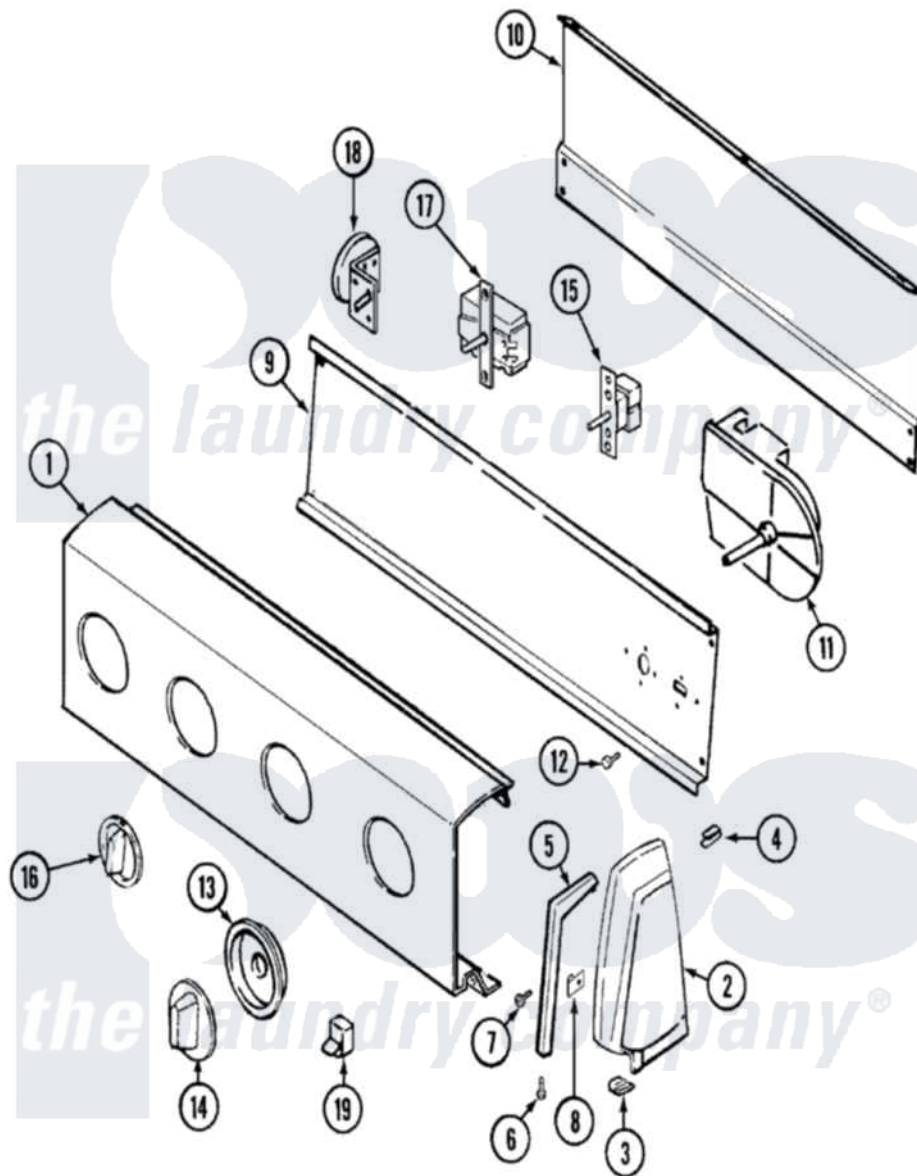

# Maytag PAV2000AWW 03 - CONTROL PANEL

Maytag Residential Maytag PAV2000AWW Washer Parts Parts Diagram 03 - CONTROL PANEL  
 Click on the part number to view part

Item	Original Part Number	Replaced By	Status	Part Description
1	<a href="#">25-7702</a>			Speedclip, End Cap To Control Panel
"	<a href="#">21001411</a>			Panel, Control
"	<a href="#">25-7793</a>			Screw
2	35-2669		Not Available	CAP, END (LT)(WHT)
"	35-2668	<a href="#">21001453</a>		Cap- End
3	25-7697	<a href="#">25-2219</a>		Screw
"	<a href="#">25-7851</a>			Speedclip, End Cap To Top
4	25-7435	<a href="#">33002917</a>		Screw, No.10-16
"	<a href="#">25-7852</a>			Speedclip, Rr Shld To End Cap
5	31001055		Not Available	TRIM, ENDCAP (LT WHT)
"	31001054		Not Available	TRIM, ENDCAP (RT WHT)
6	<a href="#">25-7760</a>			Screw
7	25-3092	<a href="#">90767</a>		Screw, 8A X 3/8 HeX Washer Head Tapping
8	<a href="#">25-7702</a>			Speedclip, End Cap To Control Panel