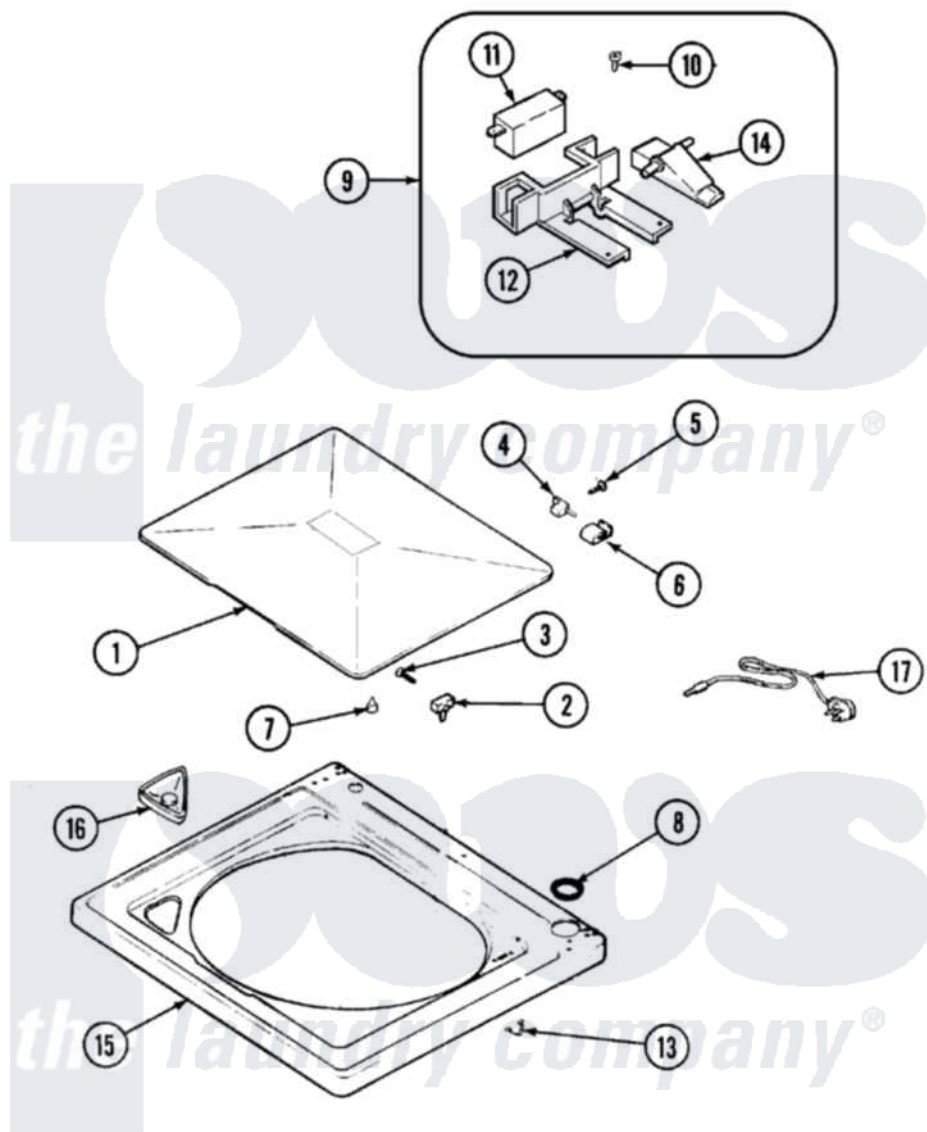

Maytag PAV2000AWW 04 - TOP

Maytag [Residential Maytag PAV2000AWW Washer Parts](#) Parts Diagram 04 - TOP
 Click on the part number to view part

| Item | Original Part Number | Replaced By | Status | Part Description |
|------|--------------------------|--------------------------|--------|--------------------------|
| 1 | 35-2026 | | | Lid |
| 2 | 43-0057 | | | Actuator, Door Switch |
| 3 | 25-7438 | | | Screw |
| 4 | 35-2045 | | | Pin, Hinge |
| 5 | 25-7893 | | | Screw |
| 6 | 35-2044 | | | Hinge, Lid |
| 7 | 35-0581 | | | Bumper, Door |
| 8 | 35-2063 | | | Bushing, Insulator |
| 9 | 21001137 | 12001187 | | Kit, Lid Switch Assembly |
| 10 | 21001136 | 3400872 | | Screw, 8-18 X 3/8 |
| 11 | 21001148 | 12001187 | | Kit, Lid Switch Assembly |
| 12 | 21001135 | | | Housing, Lid Switch |
| 13 | 25-7878 | | | Clip |
| 14 | 21001134 | | | Lever, Lid Switch |
| 15 | 35-2739 | | | Top, Cabinet |
| 16 | 21001167 | | | Dispenser, Bleach |