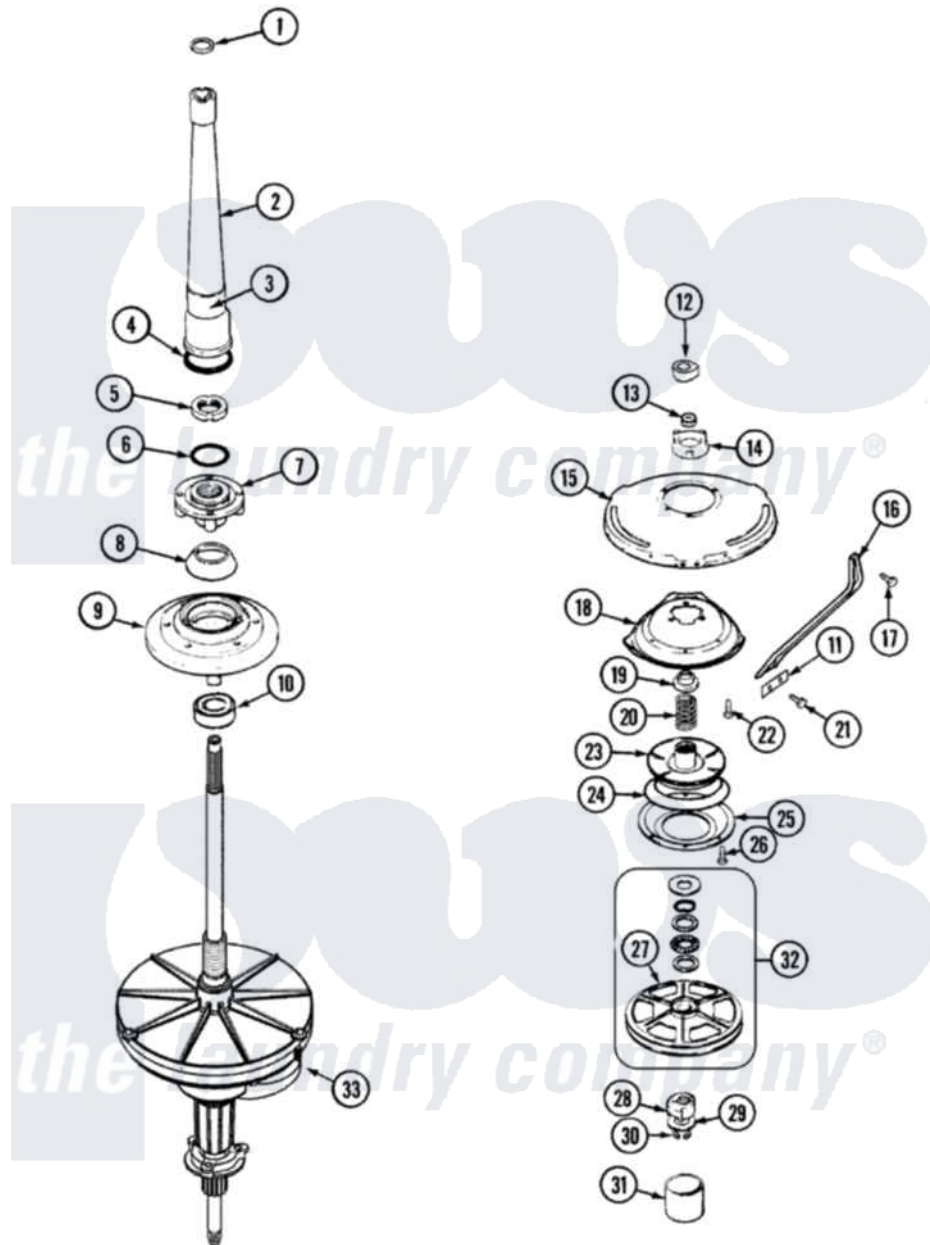

Maytag PAV2000AWW 05 - TRANSMISSION, DUAL DRIVE

Maytag Residential Maytag PAV2000AWW Washer Parts Parts Diagram 05 - TRANSMISSION, DUAL DRIVE
 Click on the part number to view part

Item	Original Part Number	Replaced By	Status	Part Description
1	25-7941			"O" Ring, Agrtr Drive Shaft
2	35-2792	21001401		Center Pos
3	35-2983		Not Available	CENTERPOST ASSY.
"	33-6790			Bearing, Agitator
4	35-2906			Seal, Centerpost Bottom
5	35-2791			Nut, Spin Tube
6	25-7938			"O" Ring, Basket Drive Hub
7	35-3647	W10219156		Tub Seal
8	35-2974			Tub Seal/Hub Assembly
9	35-2716	12001561		Bearing And Seal Housing Assembly
10	35-2205			Bearing, Spin
"	12001561			Bearing And Seal Housing Assembly
11	35-2025		Not Available	PLATE, REINFORCEMENT
12	35-3384		Not Available	STOP, ANTIBACKUP CAM
13	35-2010	207843		Lip Seal Repair Kit

14	35-2973	35-6680	Transmission
"	12001562		Bearing Assembly
"	35-2730	12001562	Bearing Assembly
15	21001162	21001518	Support, Tub
16	21001164	Not Available	BRACE, TUB
17	25-7895	21001858	Screw 5/16-18 x 1/2
18	21001163		Housing, Suspension
19	35-2017		Retainer, Brake Spring
20	35-2112	21001910	Spring, Brake
21	25-7930	21001858	Screw 5/16-18 x 1/2
22	25-7895	21001858	Screw 5/16-18 x 1/2
23	35-2948	35-6714	Brake Roto
24	21001161	21002026	Snubber
25	35-2018	35-6918	Stator, Brake
26	21001065		Screw, No.10-24 x .50 Hxnibhd
27	35-3829	12002213	Thrust Bearing Kit
28	LA-2007	12002213	Thrust Bearing Kit
29	35-2132		Washer, 1.25ODX.530IDX.032
"	35-2082		Washer, 1.25ODX.530IDX.062
30	25-7854		Ring, Retaining
31	35-2007		Cap, Dust
32	12500036	12002213	Thrust Bearing Kit
33	21001394	35-6680	Transmission