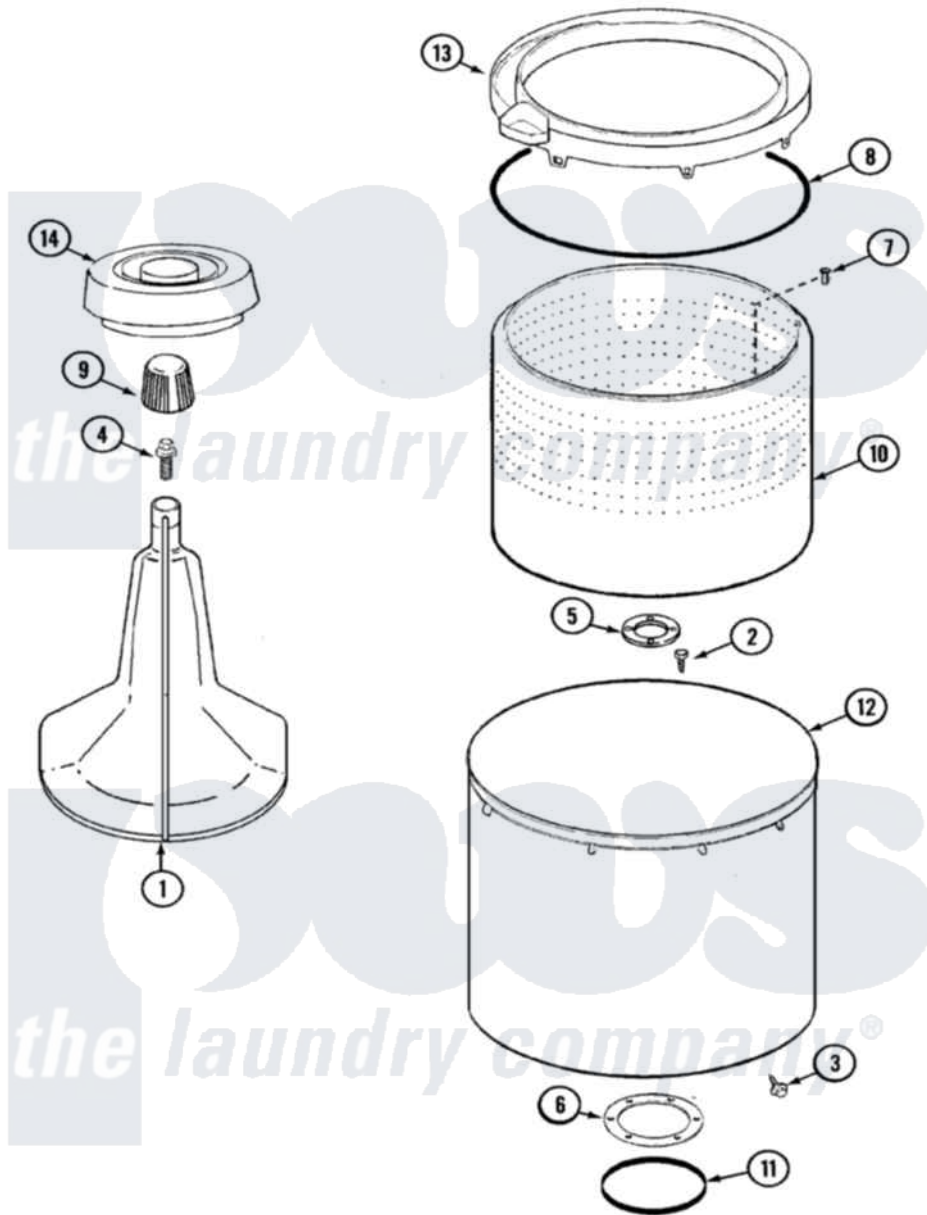

Maytag PAV2000AWW 06 - TUB

Maytag Residential Maytag PAV2000AWW Washer Parts Parts Diagram 06 - TUB
 Click on the part number to view part

| Item | Original Part Number | Replaced By | Status | Part Description |
|------|-------------------------|---------------------------|---------------|------------------------------|
| 1 | 35-3580 | | | Agitator |
| 2 | 25-7947 | 21001063 | | Screw, Shoulder |
| 3 | 25-7953 | 22002933 | | Screw |
| 4 | 25-7948 | W10309247 | | Screw |
| 5 | 35-3685 | | | Gasket, Basket To Centerpost |
| 6 | 35-3686 | | | Gasket, Tub To Housing |
| 7 | 25-7965 | 3400504 | | Screw |
| 8 | 35-2328 | | | Seal, Tub Top |
| 9 | 35-2733 | | | Cap, Agitator |
| 10 | 35-3687 | | Not Available | BASKET, SPIN |
| 11 | 35-2978 | | | Seal, Tub/Housing |
| 12 | 35-3700 | | | Tub Assembly |
| 13 | 35-3578 | | Not Available | TOP, TUB |
| 14 | 35-2550 | | | Dispenser, Rinse |