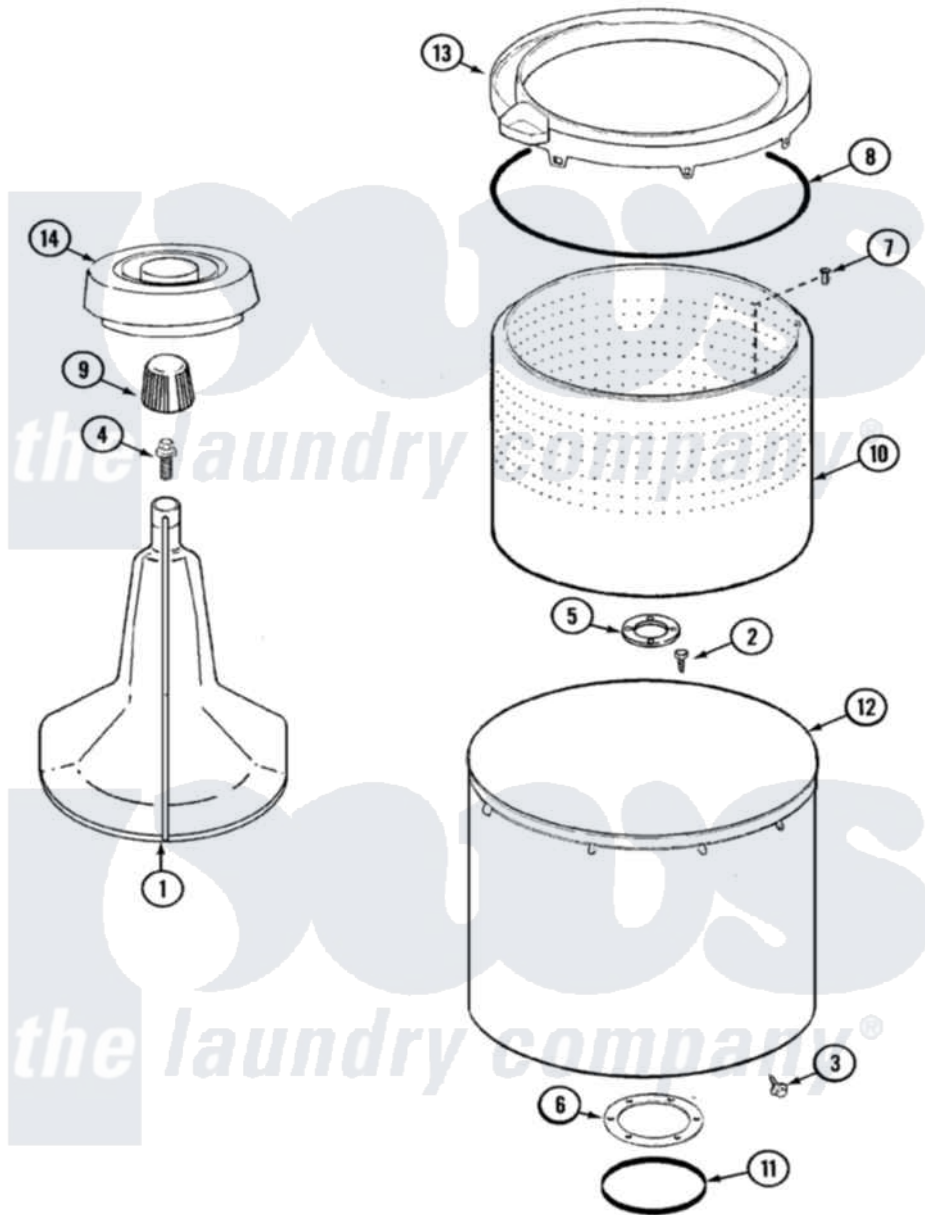

Maytag PAV2000GGE 06 - TUB

Maytag Residential Maytag PAV2000GGE Washer Parts Parts Diagram 06 - TUB
 Click on the part number to view part

Item	Original Part Number	Replaced By	Status	Part Description
1	35-3580			Agitator
2	25-7947	21001063		Screw, Shoulder
3	25-7953	22002933		Screw
4	25-7948	W10309247		Screw
5	35-3685			Gasket, Basket To Centerpost
6	35-3686			Gasket, Tub To Housing
7	25-7965	3400504		Screw
8	35-2328			Seal, Tub Top
9	35-2733			Cap, Agitator
10	35-3687		Not Available	BASKET, SPIN
11	35-2978			Seal, Tub/Housing
12	35-3700			Tub Assembly
13	35-3578		Not Available	TOP, TUB
14	35-2550			Dispenser, Rinse