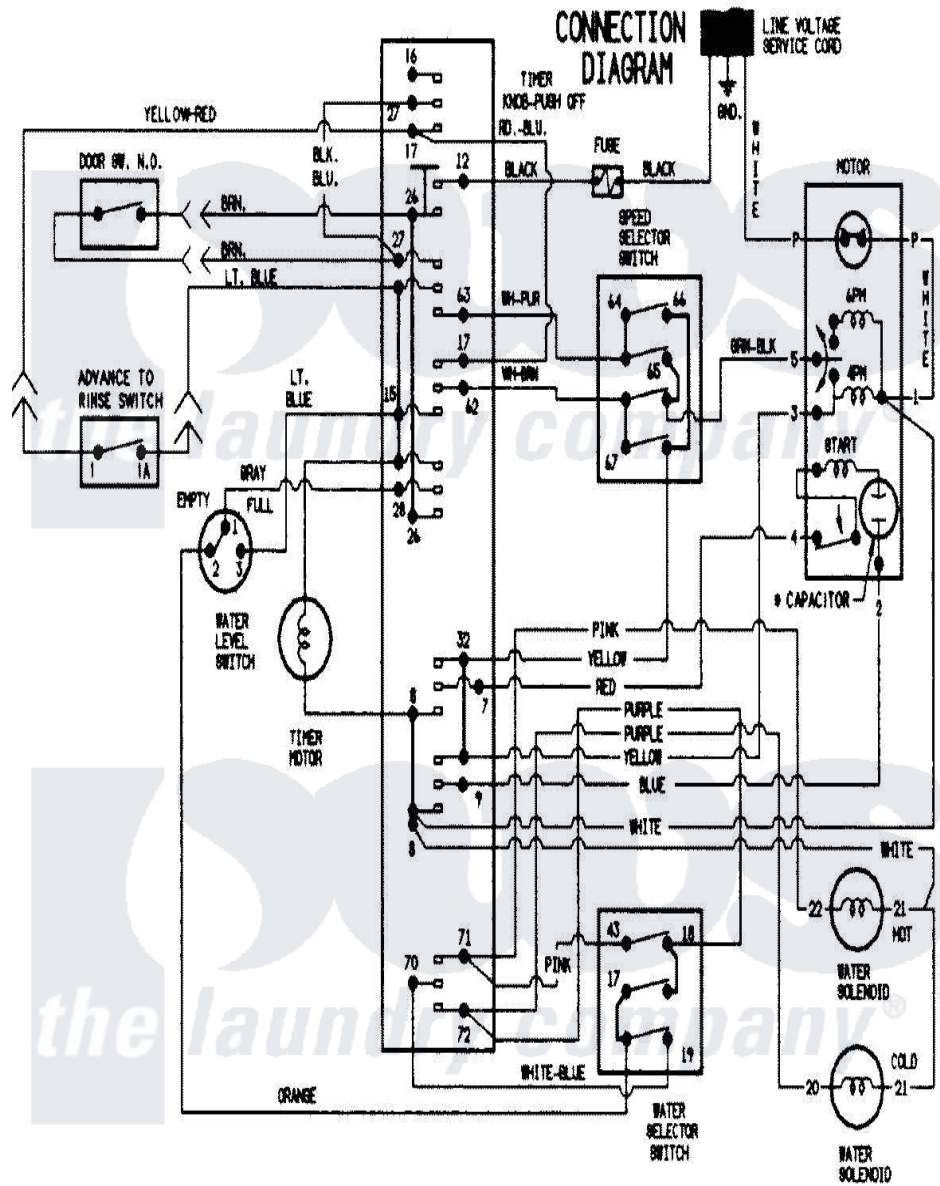

Maytag PAV2000GGE 07 - WIRING INFORMATION

Maytag [Residential Maytag PAV2000GGE Washer Parts](#) Parts Diagram 07 - WIRING INFORMATION
 Click on the part number to view part

Item	Original Part Number	Replaced By	Status	Part Description
NI	15002157		Not Available	WIRING INFORMATION