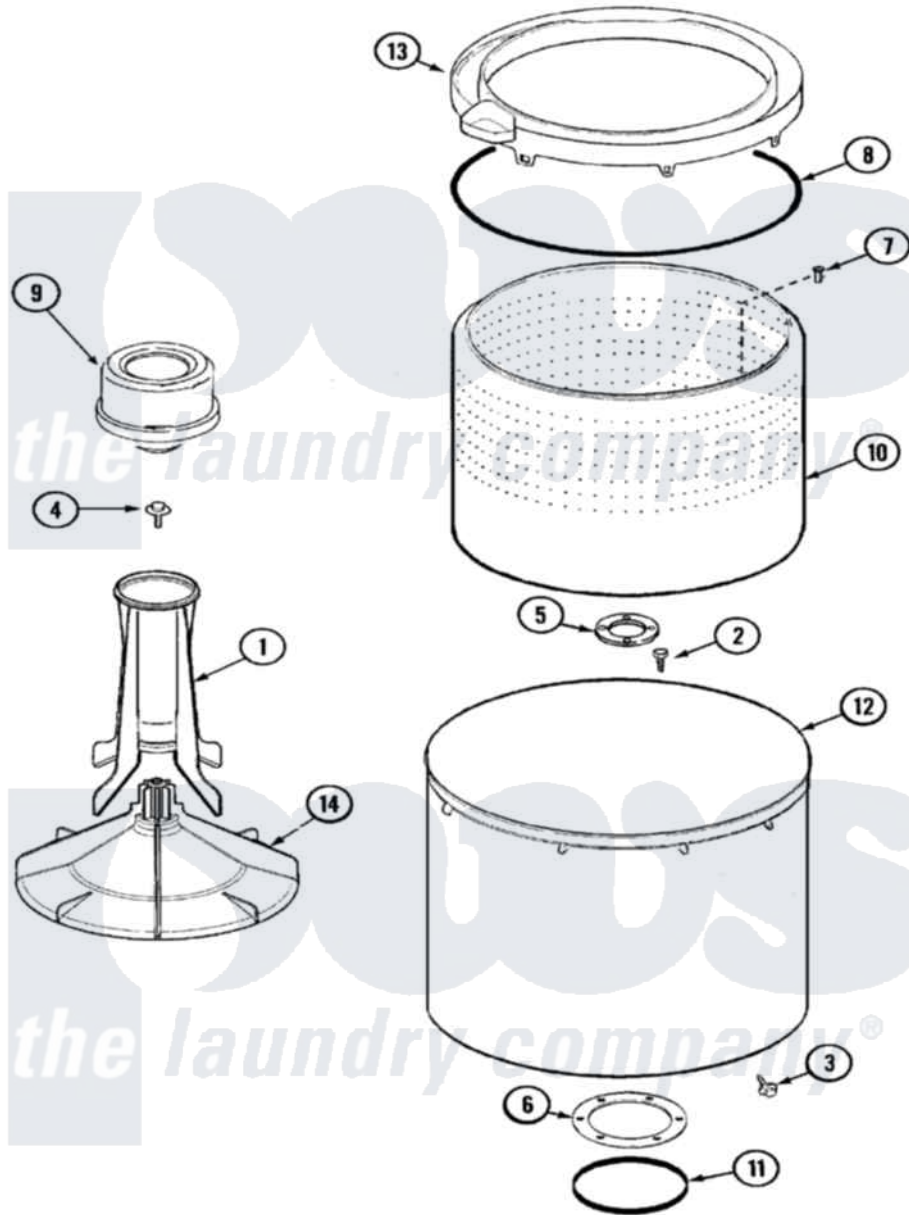

# Maytag PAV2200AAW 07 - TUB

Maytag Residential Maytag PAV2200AAW Washer Parts Parts Diagram 07 - TUB  
 Click on the part number to view part

Item	Original Part Number	Replaced By	Status	Part Description
1	<a href="#">21001521</a>			Top, Agitator
2	21001510	<a href="#">22002947</a>		Bolt, Tub
3	25-7953	<a href="#">22002933</a>		Screw
4	25-8004	<a href="#">W10309247</a>		Screw
5	<a href="#">35-3685</a>			Gasket, Basket To Centerpost
6	<a href="#">35-3686</a>			Gasket, Tub To Housing
7	25-7967	<a href="#">3400504</a>		Screw
8	<a href="#">35-2328</a>			Seal, Tub Top
9	<a href="#">21001905</a>			Dispenser, Fabric
10	<a href="#">21001529</a>			Basket Assembly
11	<a href="#">35-2978</a>			Seal, Tub/Housing
12	<a href="#">35-3700</a>			Tub Assembly
13	21001531		Not Available	TOP, TUB (PLASTIC)
14	<a href="#">21001530</a>			Base, Agitator