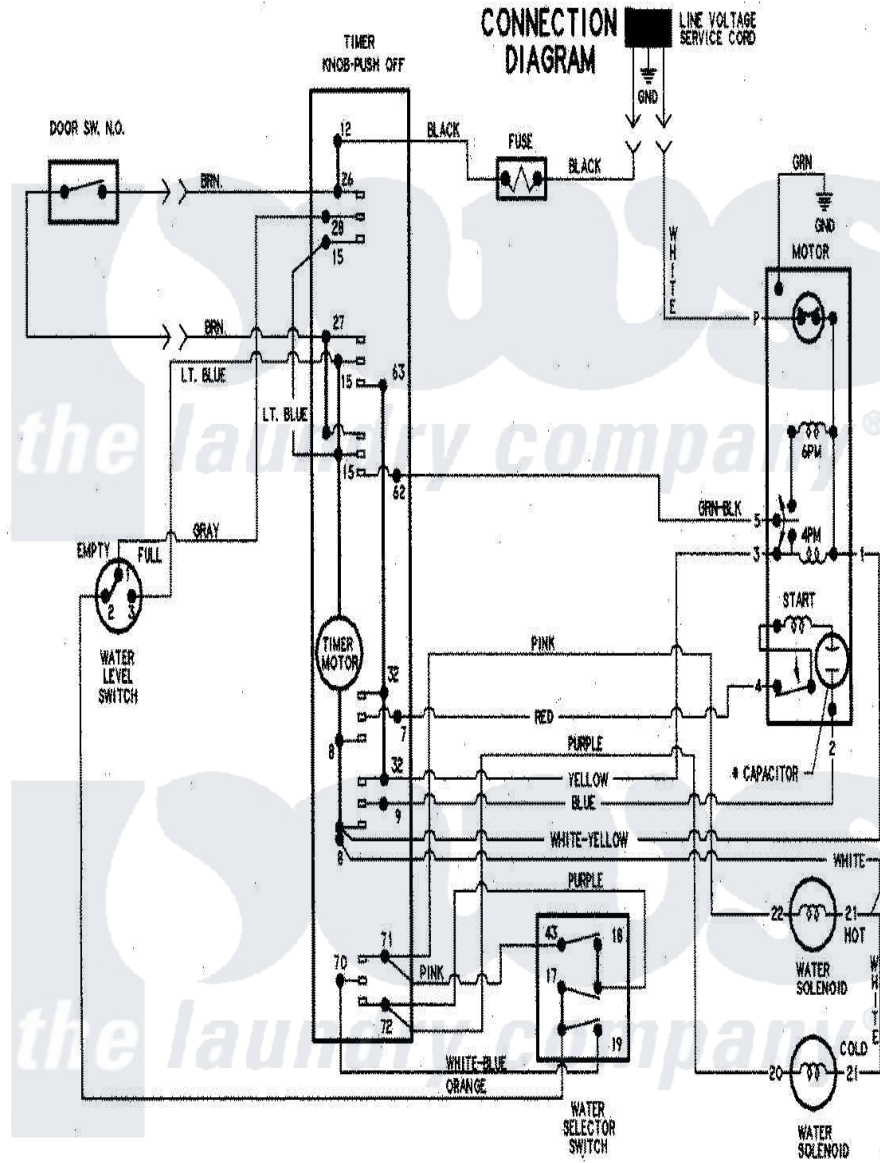

Maytag PAV2200AAW 08 - WIRING INFORMATION

Maytag Residential Maytag PAV2200AAW Washer Parts Parts Diagram 08 - WIRING INFORMATION
 Click on the part number to view part

| Item | Original Part Number | Replaced By | Status | Part Description |
|------|----------------------|-------------|---------------|--------------------|
| NI | 15002763 | | Not Available | WIRING INFORMATION |