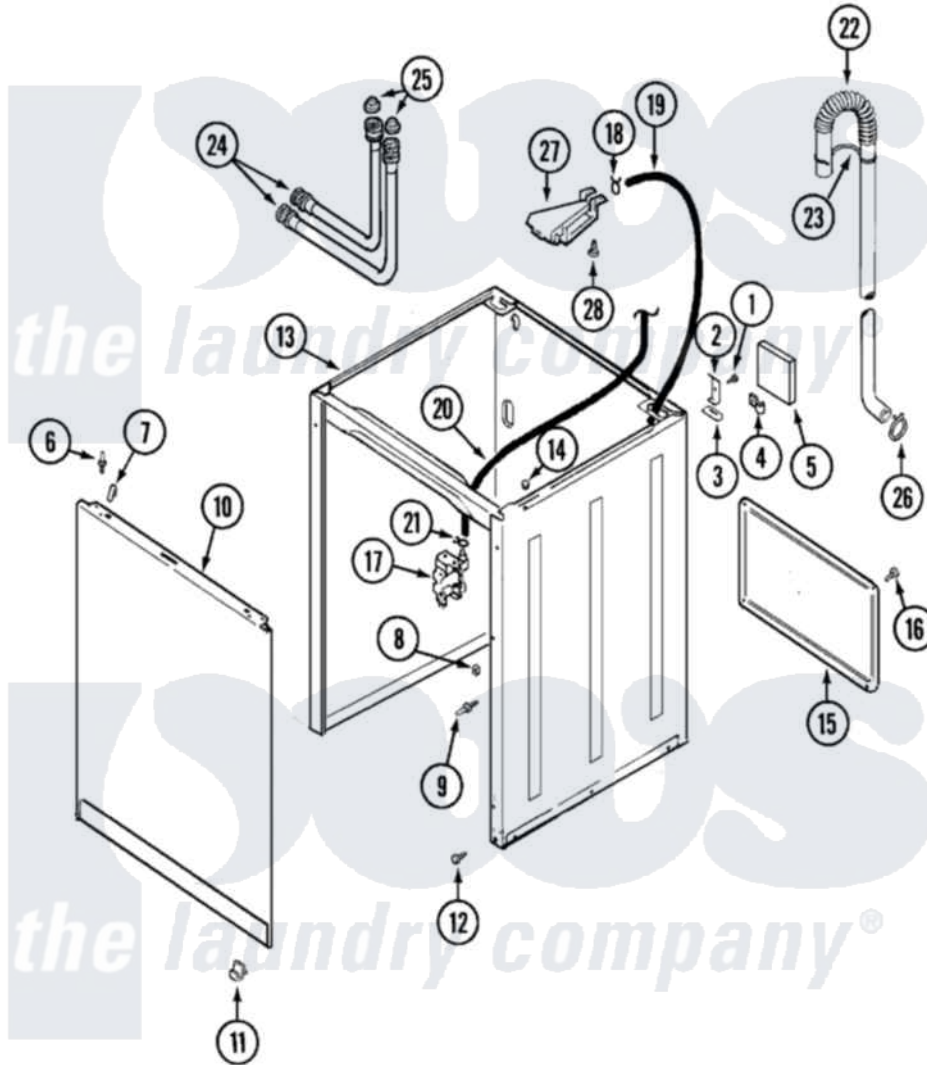

Maytag PAV2200AGW 02 - CABINET

Maytag [Residential Maytag PAV2200AGW Washer Parts](#) Parts Diagram 02 - CABINET
 Click on the part number to view part

Item	Original Part Number	Replaced By	Status	Part Description
1	25-7893			Screw
2	35-2846			Hinge, Cabinet Top
3	35-4128			Pad, Hinge
4	25-7027	16515		Clip
5	35-0706		Not Available	PAD, FOAM
6	53-0643			Pin, Locator
7	25-7220			Clip, Cabinet Top
8	25-0224	3400029		Nut, Adapter Plate
9	53-0200			Sleeve, Locator Pin
"	53-0643			Pin, Locator
10	35-2084			Panel, Front
"	21001281			Damper, Sound Pad
11	53-0120			Clip, Front Panel
"	25-7732	681414		Screw, 10AB X 1/2
12	35-4129			Bumper, Cabinet
13	35-2106	21001871		Cabinet

14	33-2653		Bumper, Cabinet
15	35-2108	21001871	Cabinet
16	25-7732	681414	Screw, 10AB X 1/2
17	22001196		Valve, Water
18	25-7867	596669	Clamp, Manifold
19	35-2378	12002749	Hose, Flume Kit
20	21001060	21001748	Hose, Pressure Switch
21	25-7796	596669	Clamp, Manifold
22	21001512	21001872	Hose, Drain
23	33-9537	22003814	Retainer, Drain Hose
24	35-3400		Inlet Hose Assembly
"	35-3401		Inlet Hose Assembly
25	33-4264N		Strainer And Washer Kit
26	25-7080	285655	Clamp, Hose
27	35-2051	21001760	Flume Assembly / Water Diverter
28	25-3092	90767	Screw, 8A X 3/8 HeX Washer Head Tapping