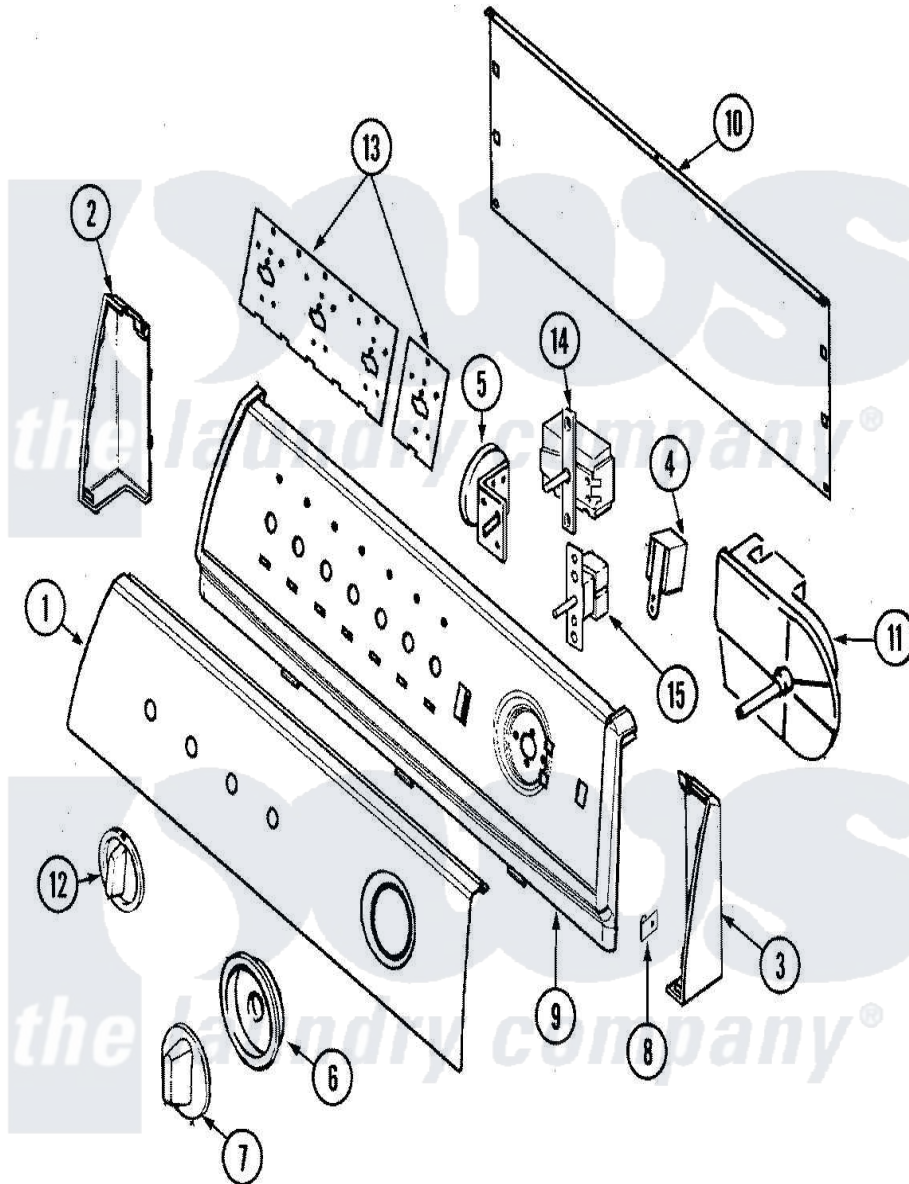

# Maytag PAV2200AGW 03 - CONTROL PANEL

Maytag Residential Maytag PAV2200AGW Washer Parts Parts Diagram 03 - CONTROL PANEL  
 Click on the part number to view part

Item	Original Part Number	Replaced By	Status	Part Description
1	<a href="#">21001627</a>			Panel, Control
2	21001641	<a href="#">21001519</a>		Endcap
"	25-3092	<a href="#">90767</a>		Screw, 8A X 3/8 HeX Washer Head Tapping
3	25-3092	<a href="#">90767</a>		Screw, 8A X 3/8 HeX Washer Head Tapping
"	21001630	<a href="#">21001523</a>		Endcap
4	<a href="#">21001491</a>			Switch, Water Temperature
"	25-3092	<a href="#">90767</a>		Screw, 8A X 3/8 HeX Washer Head Tapping
5	21001625	<a href="#">21001741</a>		Switch, Pressure
"	25-3092	<a href="#">90767</a>		Screw, 8A X 3/8 HeX Washer Head Tapping
6	<a href="#">21001600</a>			Skirt, Timer
7	21001594	<a href="#">21001972</a>		Knob, Timer
8	<a href="#">25-7851</a>			Speedclip, End Cap To Top
9	21001640	<a href="#">21002005</a>		Frame, Control Panel
10	25-3092	<a href="#">90767</a>		Screw, 8A X 3/8 HeX Washer

10	<a href="#">25-3092</a>	<a href="#">90767</a>	Head Tapping
"	<a href="#">25-3457</a>		Screw, Sems
"	<a href="#">25-7933</a>		Ring, Retaining
"	<a href="#">21001527</a>		Shield, Rear
11	25-3092	<a href="#">90767</a>	Screw, 8A X 3/8 HeX Washer Head Tapping
"	<a href="#">21001699</a>		Timer
12	21001525	<a href="#">21002196</a>	Knob-Selector
13	<a href="#">21001517</a>		Shield, Control
"	53-2504	<a href="#">31001193</a>	Pad, Shield
16	21001419	Not Available	MANUAL, LAUNDERING TIPS
"	21001617	Not Available	MANUAL, USE & CARE
17	<a href="#">12002417</a>		Wire Kit