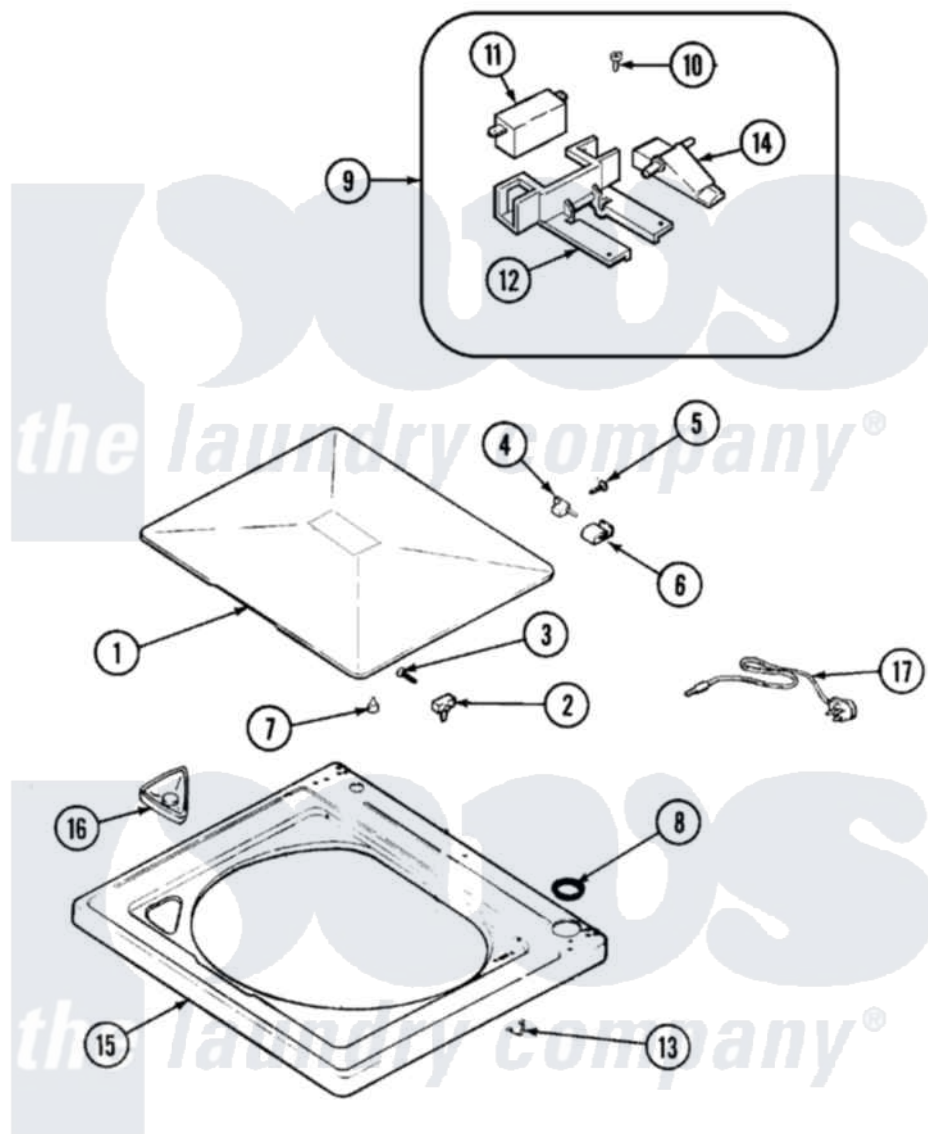

Maytag PAV2200AGW 04 - TOP

Maytag [Residential Maytag PAV2200AGW Washer Parts](#) Parts Diagram 04 - TOP
 Click on the part number to view part

Item	Original Part Number	Replaced By	Status	Part Description
1	35-2026			Lid
2	43-0057			Actuator, Door Switch
3	25-7438			Screw
4	35-2045			Pin, Hinge
5	25-7893			Screw
6	35-2044			Hinge, Lid
7	35-0581			Bumper, Door
8	35-2063			Bushing, Insulator
10	21001136	3400872		Screw, 8-18 X 3/8
11	21001744			Switch, Lid
12	21001135			Housing, Lid Switch
13	25-7878			Clip
14	21001134			Lever, Lid Switch
15	21001602			Top, Cabinet
16	21001597			Dispenser, Bleach
17	21001644			Assembly, Lead And Sleeve

"	21001458	10091101	Block-Fuse
"	21001457		Fuse
"	35-1007		Strain Relief
"	21001645	Not Available	CORD, POWER