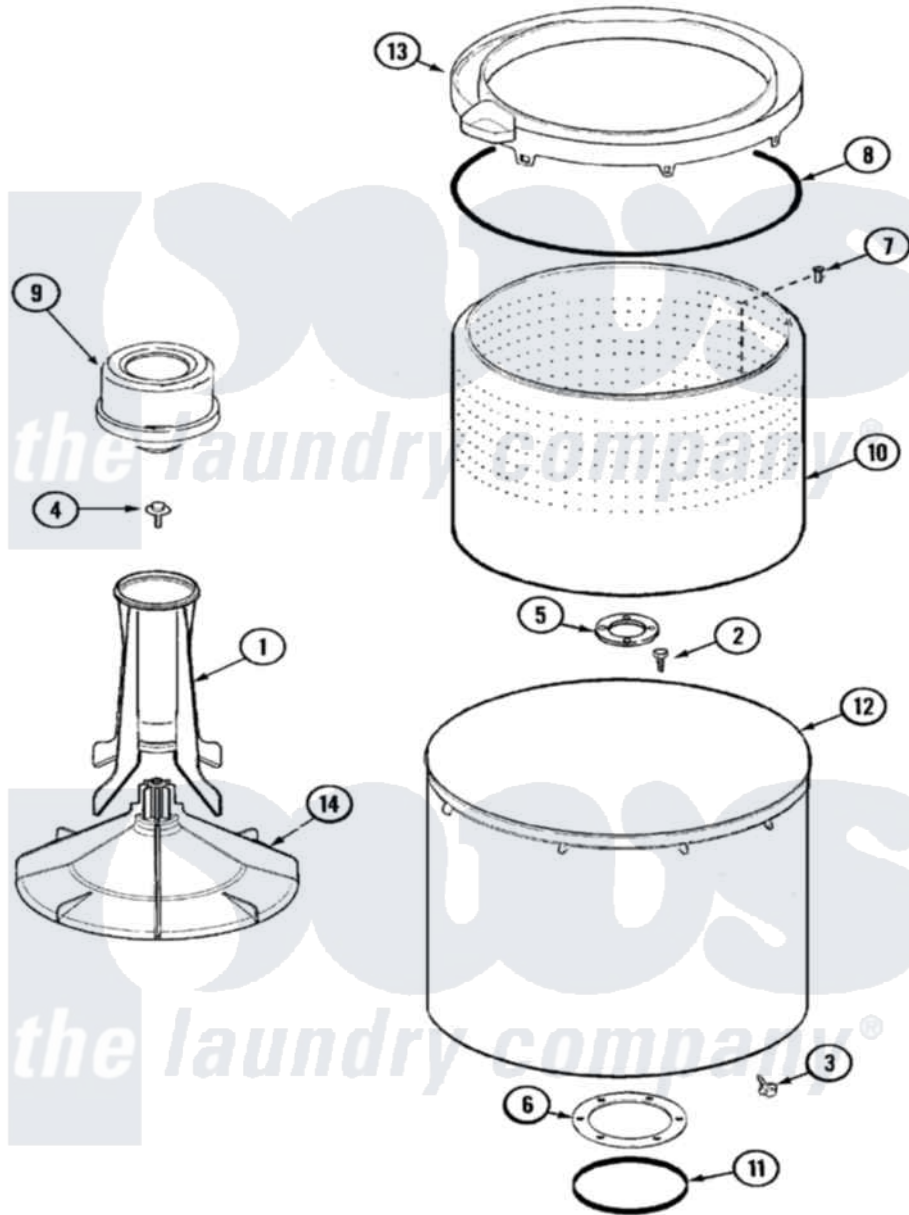

# Maytag PAV2200AGW 06 - TUB

Maytag Residential Maytag PAV2200AGW Washer Parts Parts Diagram 06 - TUB  
 Click on the part number to view part

Item	Original Part Number	Replaced By	Status	Part Description
1	<a href="#">21001521</a>			Top, Agitator
2	21001510	<a href="#">22002947</a>		Bolt, Tub
3	25-7953	<a href="#">22002933</a>		Screw
4	25-7948	<a href="#">W10309247</a>		Screw
5	<a href="#">35-3685</a>			Gasket, Basket To Centerpost
6	<a href="#">35-3686</a>			Gasket, Tub To Housing
7	25-7967	<a href="#">3400504</a>		Screw
8	<a href="#">35-2328</a>			Seal, Tub Top
9	<a href="#">21001905</a>			Dispenser, Fabric
10	<a href="#">21001529</a>			Basket Assembly
11	<a href="#">35-2978</a>			Seal, Tub/Housing
12	<a href="#">35-3700</a>			Tub Assembly
13	21001531		Not Available	TOP, TUB (PLASTIC)
14	<a href="#">21001530</a>			Base, Agitator