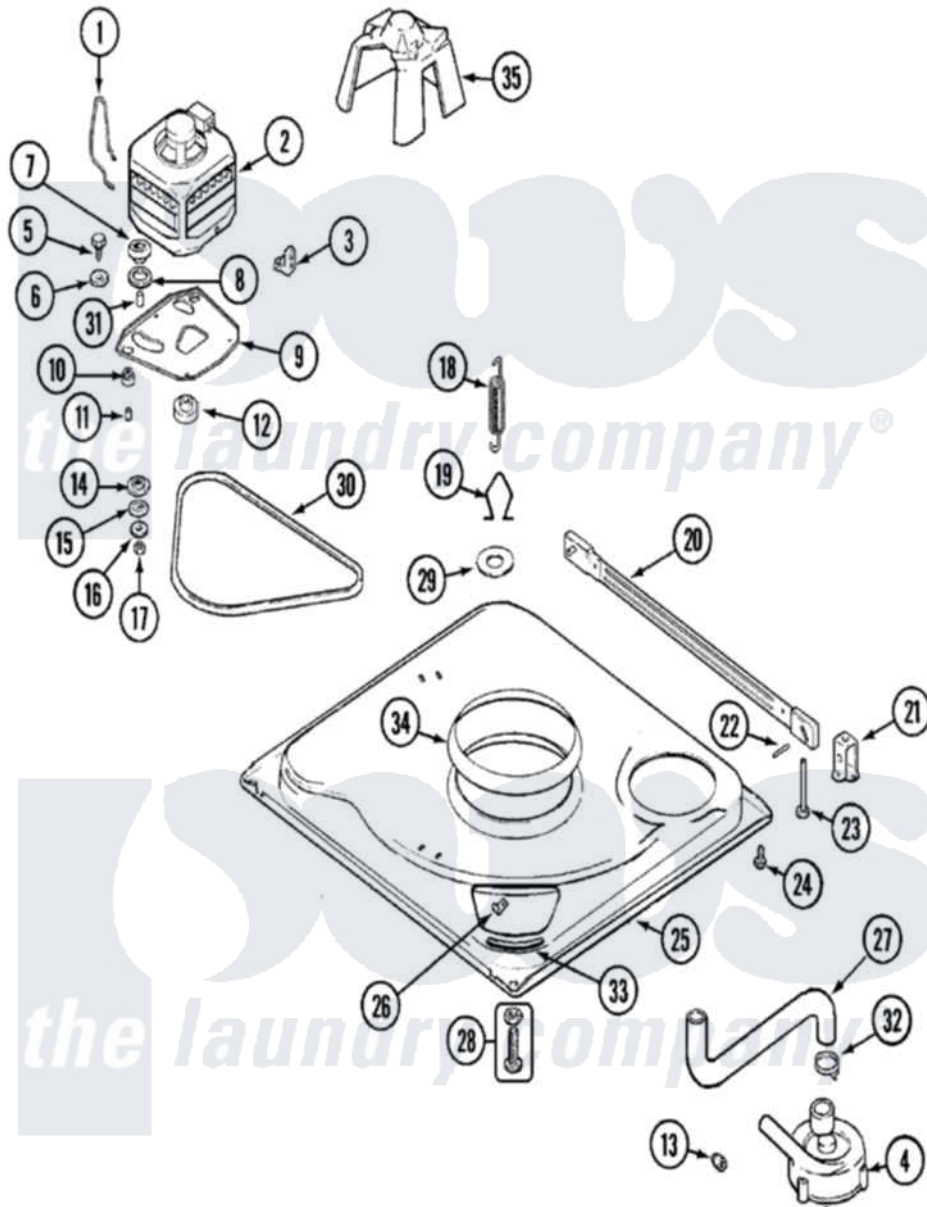

Maytag PAV2200AKW 01 - BASE

Maytag Residential Maytag PAV2200AKW Washer Parts Parts Diagram 01 - BASE
 Click on the part number to view part

Item	Original Part Number	Replaced By	Status	Part Description
1	21001110	22004376		Spring, Motor Pivot
2	21001637			Motor
3	21001109	21001486		Foot Slide, Isolator
4	35-2099	35-6465		Pump Assem
"	21001873	35-6780		Pump-Water
5	25-7833	21001977		Screw
6	25-7834			Washer, Motor/Base Screw
7	33-9946			Isolator, Motor
8	35-3570			Washer, Motor Pivot
9	21001111	21001783		Plate And Screw Assembly
10	35-3646			Isolator, Motor Plate
11	25-7831			Spacer, Mounting
12	21001475	W10143344		Pulley
"	25-7117			Set Screw
13	35-2344			Restrictor, Flow
14	35-3571			Slide, Motor Pivot

15	33-9967		Washer, Motor Isolator
16	25-7047		Washer, Flat
17	25-7325	Y707702	Locknut
18	21001598		Spring, Suspension
19	21001166		Hook, Suspension Spring
20	35-2049	21001881	Bar, Stabilizer
21	35-2046		Bracket, Stabilizer
22	35-2052		Pin, Stabilizer
23	35-3020	22004469	Leg And Foot Self Stabilizing
24	31001041	308685	Side Trim)
25	21001893	12002701	Base Kit
"	21001169	12002701	Base Kit
26	25-7845		Speednut, Motor
27	35-3584	21001915	Hose, Tub To Pump
28	35-3507	25001119	Foot And Pad Assembly
29	Y25-7951		Washer, Suspension Hook
30	21352320		Belt, Drive
"	35-2512	Not Available	BELT SHIELD
31	25-7830		Spacer
32	25-6068	285655	Clamp, Hose
33	35-2065		Pad, Motor Plate
34	21001161	21002026	Snubber
35	22002721		Shield, Motor