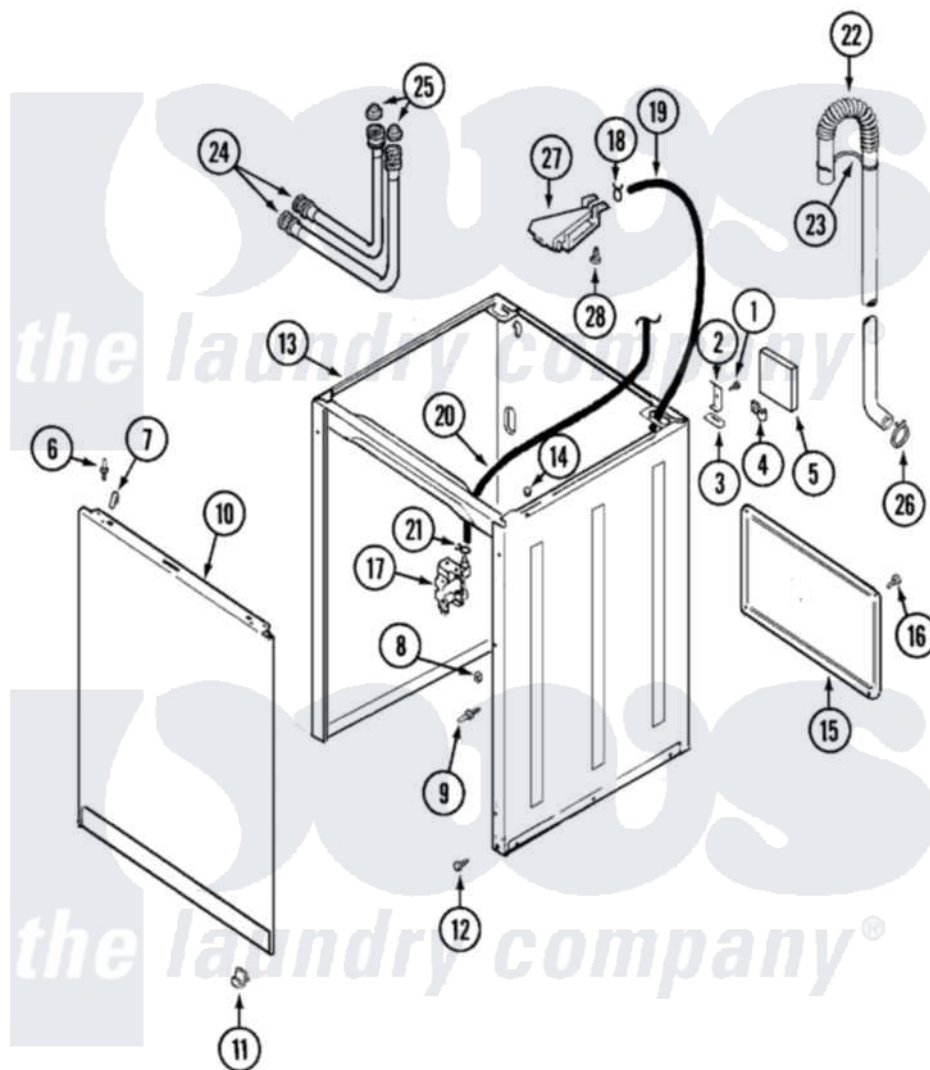

Maytag PAV2200AKW 02 - CABINET

Maytag [Residential Maytag PAV2200AKW Washer Parts](#) Parts Diagram 02 - CABINET
 Click on the part number to view part

Item	Original Part Number	Replaced By	Status	Part Description
1	25-7893			Screw
2	35-2846			Hinge, Cabinet Top
3	35-4128			Pad, Hinge
4	25-7027	16515		Clip
5	35-0706		Not Available	PAD, FOAM
6	53-0643			Pin, Locator
7	25-7220			Clip, Cabinet Top
8	25-0224	3400029		Nut, Adapter Plate
9	53-0200			Sleeve, Locator Pin
"	53-0643			Pin, Locator
10	35-2084			Panel, Front
"	21001281			Damper, Sound Pad
11	25-7732	681414		Screw, 10AB X 1/2
"	53-0120			Clip, Front Panel
12	35-4129			Bumper, Cabinet
13	35-2106	21001871		Cabinet

14	33-2653		Bumper, Cabinet
15	35-2108	21001871	Cabinet
16	25-7732	681414	Screw, 10AB X 1/2
17	22001196		Valve, Water
"	21001492		Cover, Mixing Valve
18	25-7867	596669	Clamp, Manifold
19	35-2378	12002749	Hose, Flume Kit
20	21001060	21001748	Hose, Pressure Switch
21	25-7796	596669	Clamp, Manifold
22	21001512	21001872	Hose, Drain
23	33-9537	22003814	Retainer, Drain Hose
24	33-7046	89503	Hose-Inlet
"	33-7891	89503	Hose-Inlet
25	33-4264N		Strainer And Washer Kit
26	25-7080	285655	Clamp, Hose
27	35-2051	21001760	Flume Assembly / Water Diverter
28	25-3092	90767	Screw, 8A X 3/8 HeX Washer Head Tapping