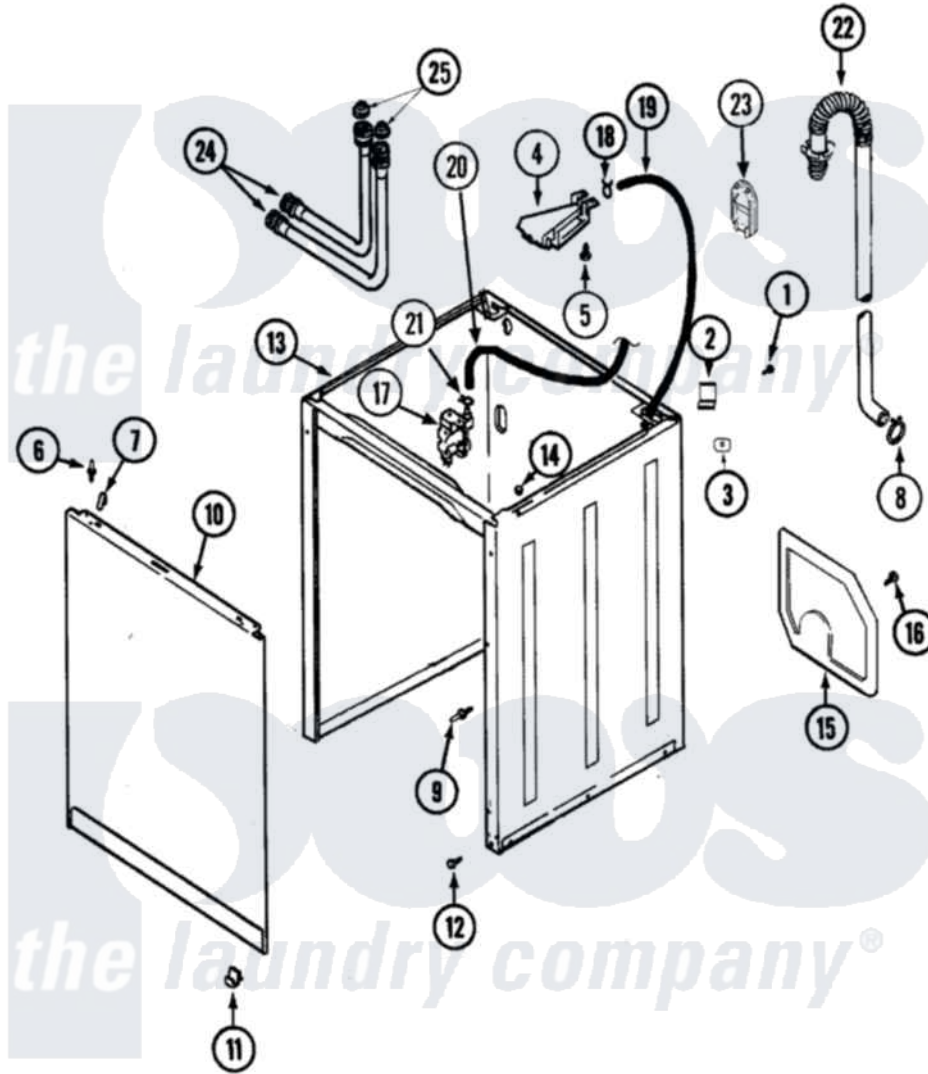

# Maytag PAV2200AKW 03 - CABINET (SERIES 16)

Maytag [Residential Maytag PAV2200AKW Washer Parts](#) Parts Diagram 03 - CABINET (SERIES 16)  
 Click on the part number to view part

Item	Original Part Number	Replaced By	Status	Part Description
1	<a href="#">25-7893</a>			Screw
2	<a href="#">35-2846</a>			Hinge, Cabinet Top
3	<a href="#">35-4128</a>			Pad, Hinge
4	<a href="#">21001760</a>			Flume Assembly / Water Diverter
5	25-3092	<a href="#">90767</a>		Screw, 8A X 3/8 HeX Washer Head Tapping
6	<a href="#">53-0643</a>			Pin, Locator
"	<a href="#">53-0200</a>			Sleeve, Locator Pin
"	25-0224	<a href="#">3400029</a>		Nut, Adapter Plate
7	<a href="#">25-7220</a>			Clip, Cabinet Top
8	21001875	<a href="#">285655</a>		Clamp, Hose
9	<a href="#">21001829</a>			Post, Locating
10	<a href="#">35-2084</a>			Panel, Front
"	<a href="#">21001281</a>			Damper, Sound Pad
11	<a href="#">53-0120</a>			Clip, Front Panel
"	25-7732	<a href="#">681414</a>		Screw, 10AB X 1/2

12	<a href="#">35-4129</a>		Bumper, Cabinet
13	<a href="#">21001871</a>		Cabinet
14	<a href="#">33-2653</a>		Bumper, Cabinet
15	<a href="#">21001876</a>		Shield, Rear
16	25-7732	<a href="#">681414</a>	Screw, 10AB X 1/2
17	<a href="#">22001196</a>		Valve, Water
18	25-7867	<a href="#">596669</a>	Clamp, Manifold
19	35-2378	<a href="#">12002749</a>	Hose, Flume Kit
20	21001749	<a href="#">21001748</a>	Hose, Pressure Switch
21	25-7796	<a href="#">596669</a>	Clamp, Manifold
22	<a href="#">21001872</a>		Hose, Drain
23	<a href="#">21001874</a>		Outlet, Drain Hose
24	33-7046	<a href="#">89503</a>	Hose-Inlet
"	33-7891	<a href="#">89503</a>	Hose-Inlet
25	<a href="#">33-4264N</a>		Strainer And Washer Kit