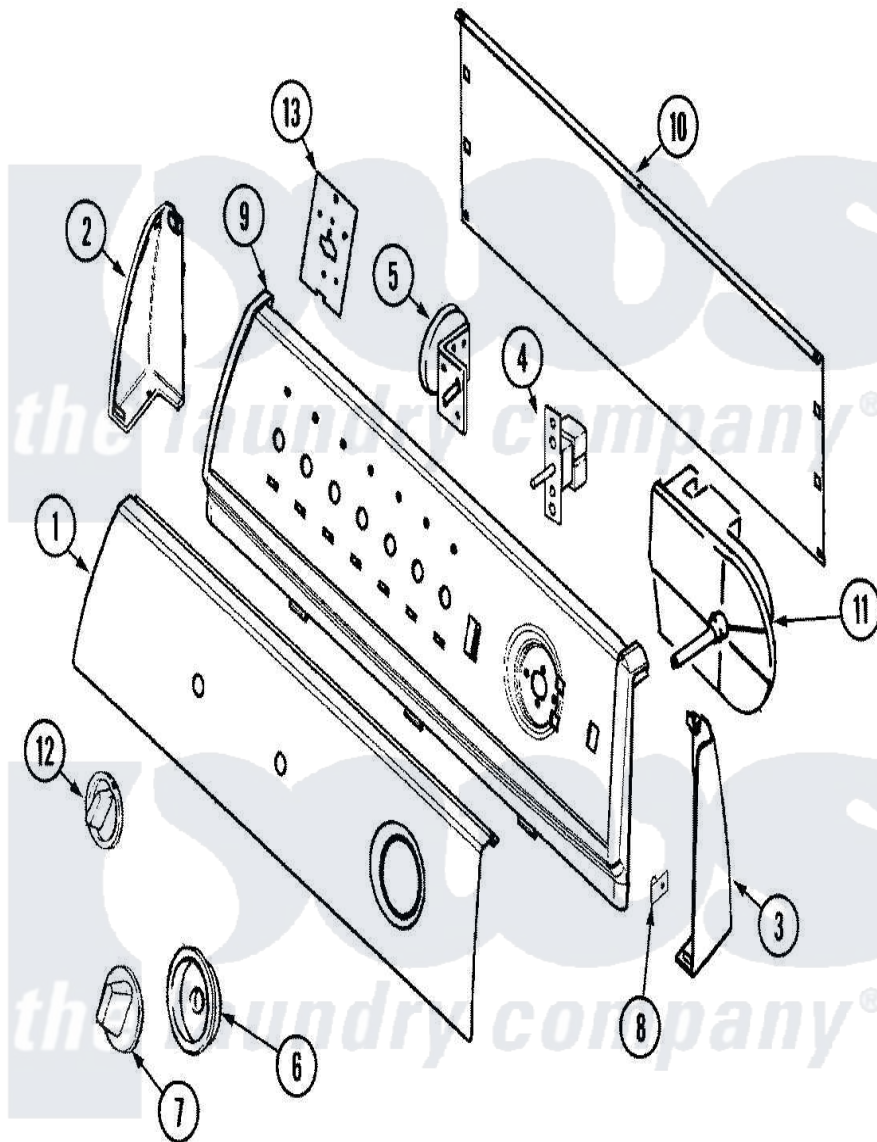

# Maytag PAV2200AKW 04 - CONTROL PANEL

Maytag Residential Maytag PAV2200AKW Washer Parts Parts Diagram 04 - CONTROL PANEL  
 Click on the part number to view part

Item	Original Part Number	Replaced By	Status	Part Description
1	<a href="#">21001627</a>			Panel, Control
2	21001641	<a href="#">21001519</a>		Endcap
"	25-3092	<a href="#">90767</a>		Screw, 8A X 3/8 HeX Washer Head Tapping
3	21001630	<a href="#">21001523</a>		Endcap
"	25-3092	<a href="#">90767</a>		Screw, 8A X 3/8 HeX Washer Head Tapping
4	<a href="#">21001491</a>			Switch, Water Temperature
"	25-3092	<a href="#">90767</a>		Screw, 8A X 3/8 HeX Washer Head Tapping
5	25-3092	<a href="#">90767</a>		Screw, 8A X 3/8 HeX Washer Head Tapping
"	21001625	<a href="#">21001741</a>		Switch, Pressure
6	<a href="#">21001600</a>			Skirt, Timer
7	21001594	<a href="#">21001972</a>		Knob, Timer
8	<a href="#">25-7851</a>			Speedclip, End Cap To Top
9	21001640	<a href="#">21002005</a>		Frame, Control Panel
10	<a href="#">21001527</a>			Shield, Rear

"	<a href="#">25-3457</a>		Screw, Sems
"	<a href="#">25-7933</a>		Ring, Retaining
"	25-3092	<a href="#">90767</a>	Screw, 8A X 3/8 HeX Washer Head Tapping
11	21001628	Not Available	TIMER
"	25-3092	<a href="#">90767</a>	Screw, 8A X 3/8 HeX Washer Head Tapping
12	21001525	<a href="#">21002196</a>	Knob-Selector
13	<a href="#">21001517</a>		Shield, Control
"	53-2504	<a href="#">31001193</a>	Pad, Shield
"	<a href="#">31001193</a>		Pad, Shield
14	21001615	Not Available	MANUAL, USE & CARE
"	21001419	Not Available	MANUAL, LAUNDERING TIPS
15	<a href="#">12002417</a>		Wire Kit