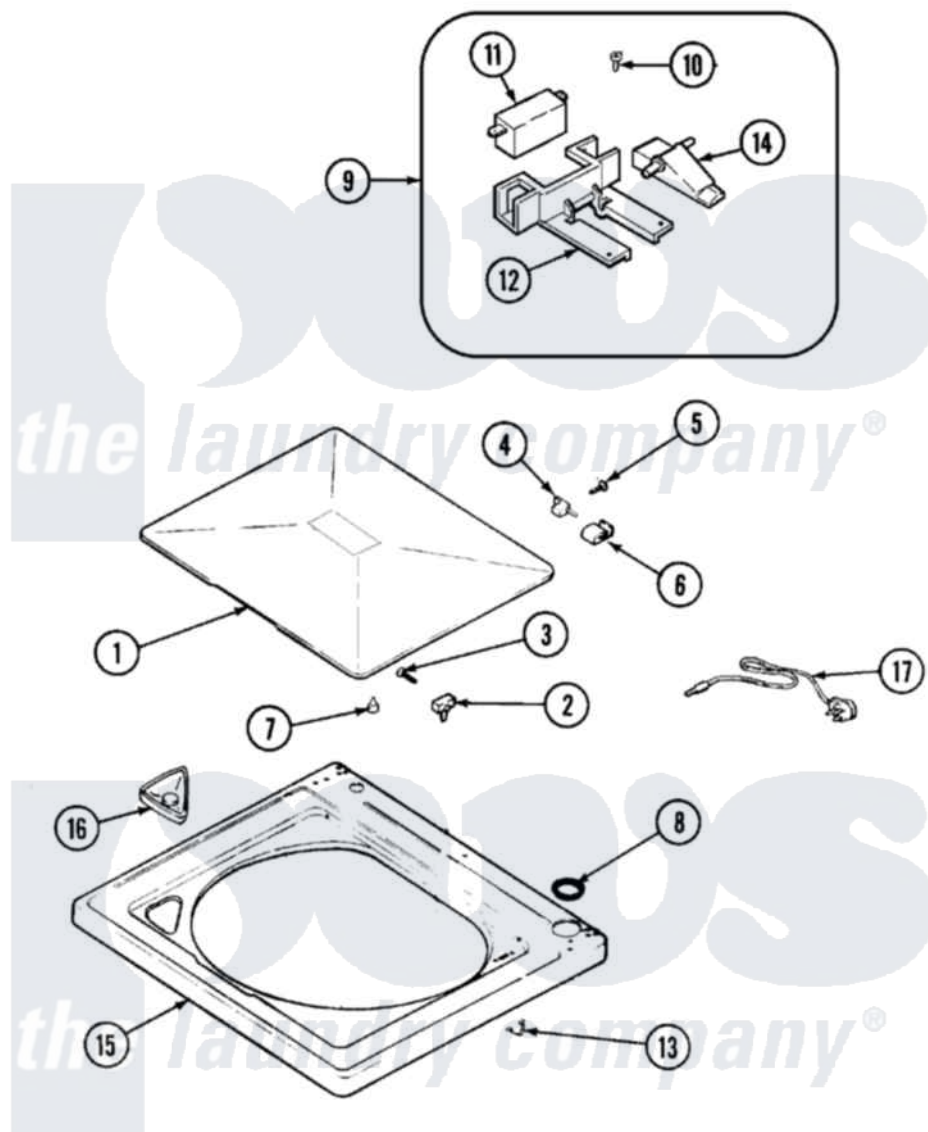

# Maytag PAV2200AKW 05 - TOP

Maytag Residential Maytag PAV2200AKW Washer Parts Parts Diagram 05 - TOP  
 Click on the part number to view part

Item	Original Part Number	Replaced By	Status	Part Description
1	<a href="#">35-2026</a>			Lid
2	<a href="#">43-0057</a>			Actuator, Door Switch
3	<a href="#">25-7438</a>			Screw
"	<a href="#">25-7436</a>			Nylite Washer
4	<a href="#">35-2045</a>			Pin, Hinge
5	<a href="#">25-7893</a>			Screw
6	<a href="#">35-2044</a>			Hinge, Lid
7	<a href="#">35-0581</a>			Bumper, Door
8	<a href="#">35-2063</a>			Bushing, Insulator
"	<a href="#">35-2064</a>			Bushing, Insulating
9	21001137	<a href="#">12001187</a>		Kit, Lid Switch Assembly
10	21001136	<a href="#">3400872</a>		Screw, 8-18 X 3/8
11	21001148	<a href="#">12001187</a>		Kit, Lid Switch Assembly
12	<a href="#">21001135</a>			Housing, Lid Switch
13	<a href="#">25-7878</a>			Clip
14	<a href="#">21001134</a>			Lever, Lid Switch

15	<a href="#">21001602</a>		Top, Cabinet
16	<a href="#">21001597</a>		Dispenser, Bleach
17	21001458	<a href="#">10091101</a>	Block-Fuse
"	<a href="#">21001457</a>		Fuse
"	21001645	Not Available	CORD, POWER
"	<a href="#">35-1007</a>		Strain Relief
"	<a href="#">21001644</a>		Assembly, Lead And Sleeve