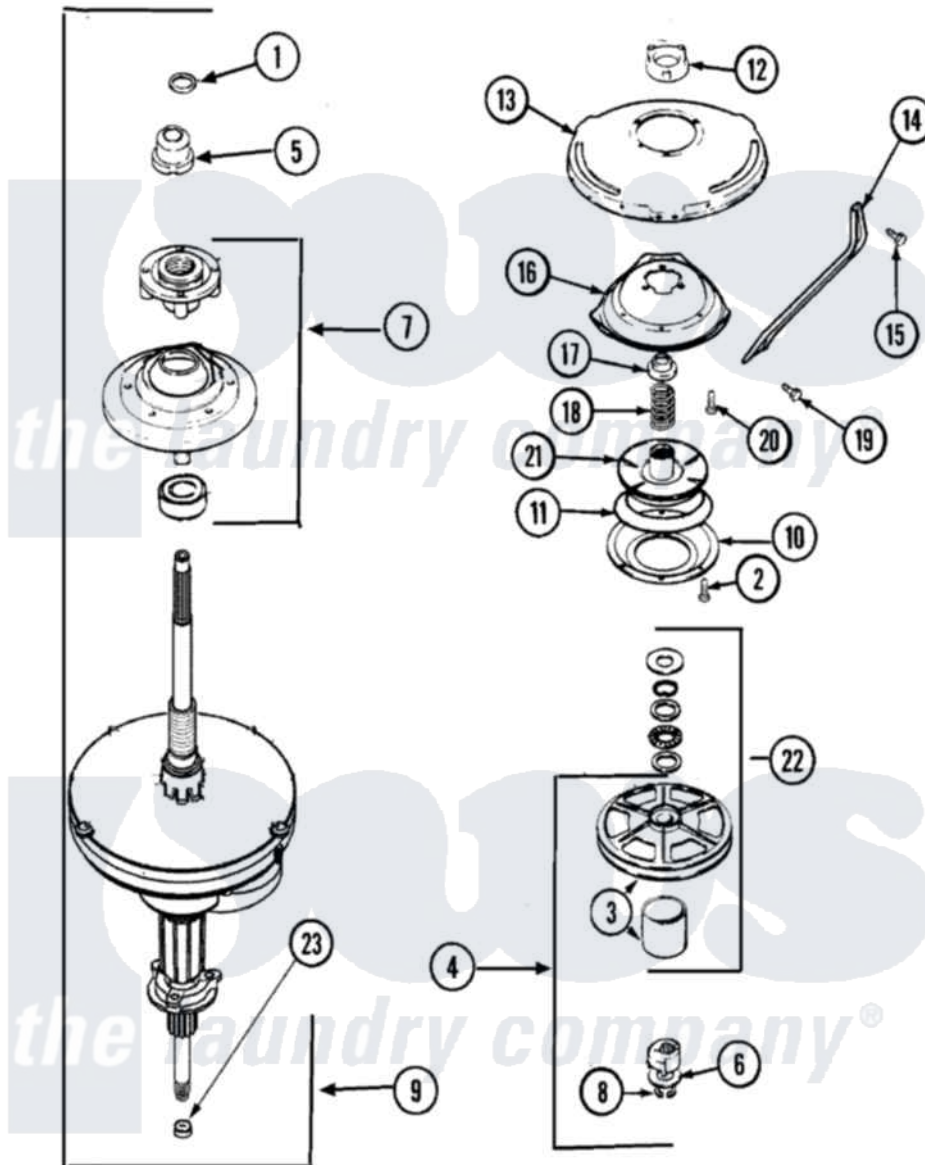

Maytag PAV2200AKW 07 - TRANSMISSION (SERIES 17)

Maytag [Residential Maytag PAV2200AKW Washer Parts](#) Parts Diagram 07 - TRANSMISSION (SERIES 17)
 Click on the part number to view part

Item	Original Part Number	Replaced By	Status	Part Description
1	25-7941			"O" Ring, Agr Drive Shaft
2	21001065			Screw, No.10-24 x .50 Hxnibhd
3	12001797	12002213		Thrust Bearing Kit
4	LA-2007	12002213		Thrust Bearing Kit
5	21001533	35-5655-1		Seal
6	35-2132			Washer, 1.25ODX.530IDX.032
"	35-2082			Washer, 1.25ODX.530IDX.062
7	21001868	W10219156		Tub Seal
8	25-7854			Ring, Retaining
9	21001867	35-6615		Ht TranS S
10	35-2018	35-6918		Stator, Brake
11	21001161	21002026		Snubber
12	21001511	12001562		Bearing Assembly
"	35-2205			Bearing, Spin
13	21001518			Support, Tub
14	21001532			Brace, Tub

15	21001858		Screw 5/16-18 x 1/2
16	21001163		Housing, Suspension
17	35-2017		Retainer, Brake Spring
18	21001647	21001910	Spring, Brake
19	25-7930	21001858	Screw 5/16-18 x 1/2
20	21001509		Screw, High Performance Plastic
21	35-2948	35-6714	Brake Roto
22	12500036	12002213	Thrust Bearing Kit
23	35-2010	207843	Lip Seal Repair Kit