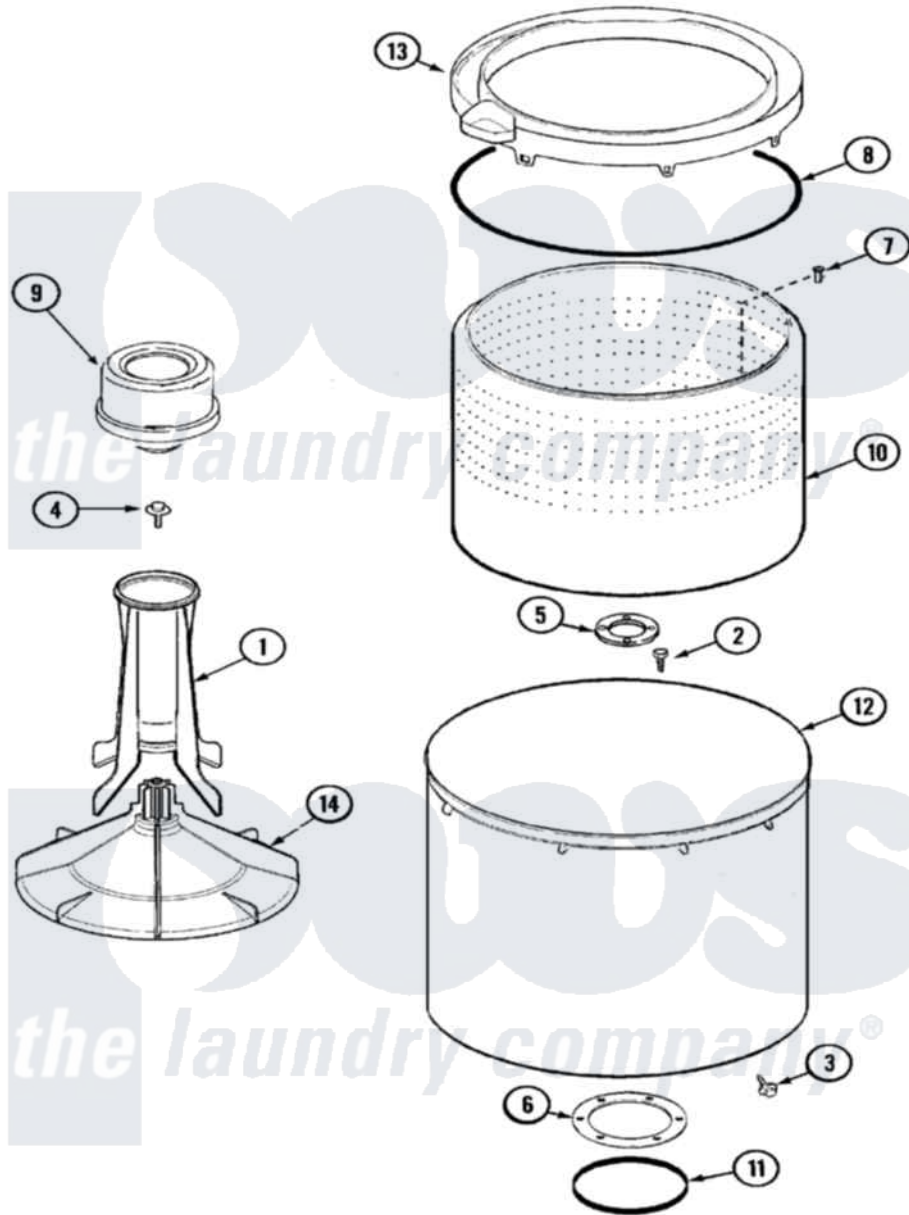

Maytag PAV2200AKW 08 - TUB

Maytag Residential Maytag PAV2200AKW Washer Parts Parts Diagram 08 - TUB
 Click on the part number to view part

Item	Original Part Number	Replaced By	Status	Part Description
1	21001521			Top, Agitator
2	21001510	22002947		Bolt, Tub
3	25-7953	22002933		Screw
4	25-7948	W10309247		Screw
5	35-3685			Gasket, Basket To Centerpost
6	35-3686			Gasket, Tub To Housing
7	25-7967	3400504		Screw
8	35-2328			Seal, Tub Top
9	21001905			Dispenser, Fabric
10	21001529			Basket Assembly
11	35-2978			Seal, Tub/Housing
12	35-3700			Tub Assembly
13	21001531		Not Available	TOP, TUB (PLASTIC)
14	21001530			Base, Agitator