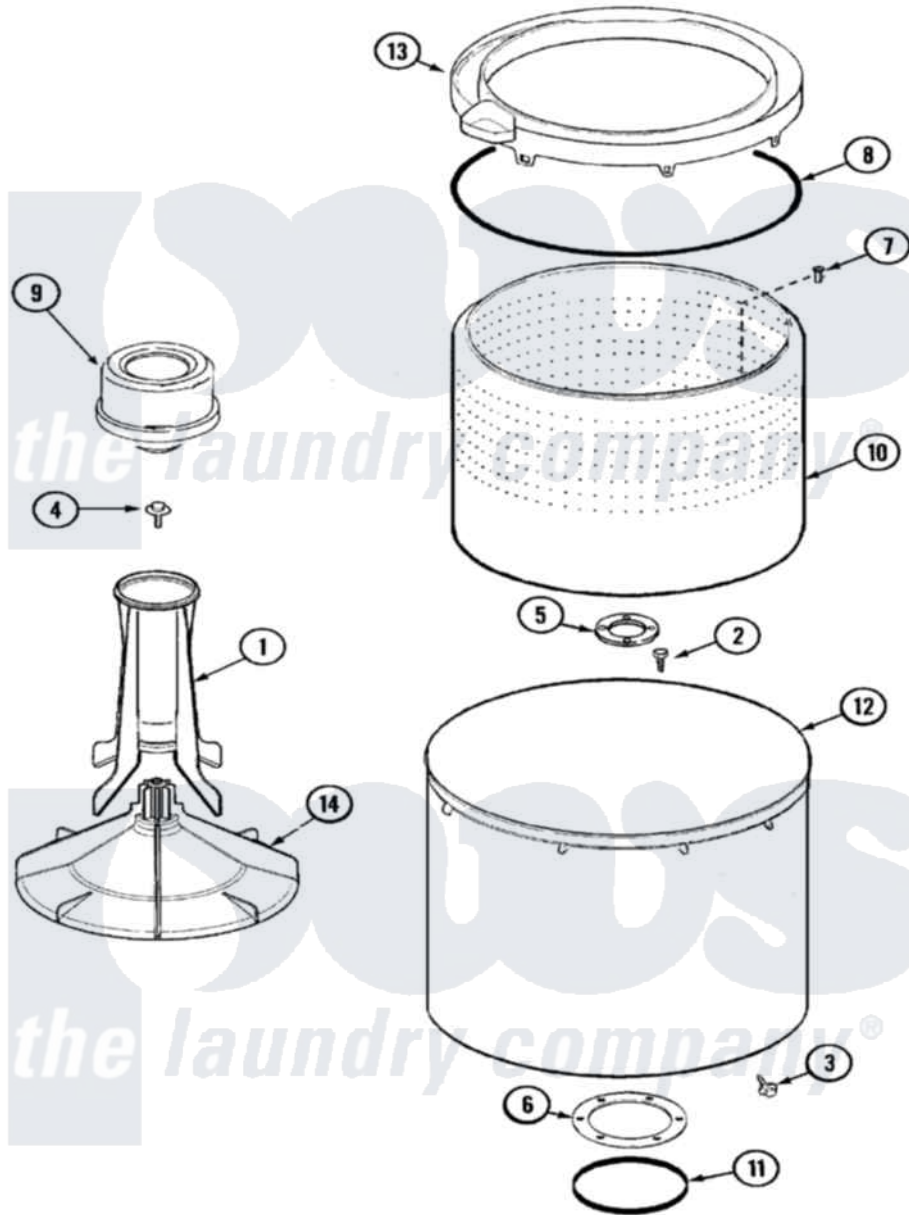

# Maytag PAV2200ARW 06 - TUB

Maytag Residential Maytag PAV2200ARW Washer Parts Parts Diagram 06 - TUB  
 Click on the part number to view part

Item	Original Part Number	Replaced By	Status	Part Description
1	<a href="#">21001521</a>			Top, Agitator
2	21001510	<a href="#">22002947</a>		Bolt, Tub
3	25-7953	<a href="#">22002933</a>		Screw
4	25-7948	<a href="#">W10309247</a>		Screw
5	<a href="#">35-3685</a>			Gasket, Basket To Centerpost
6	<a href="#">35-3686</a>			Gasket, Tub To Housing
7	25-7967	<a href="#">3400504</a>		Screw
8	<a href="#">35-2328</a>			Seal, Tub Top
9	<a href="#">21001905</a>			Dispenser, Fabric
10	<a href="#">21001529</a>			Basket Assembly
11	<a href="#">35-2978</a>			Seal, Tub/Housing
12	<a href="#">35-3700</a>			Tub Assembly
13	21001531		Not Available	TOP, TUB (PLASTIC)
14	<a href="#">21001530</a>			Base, Agitator