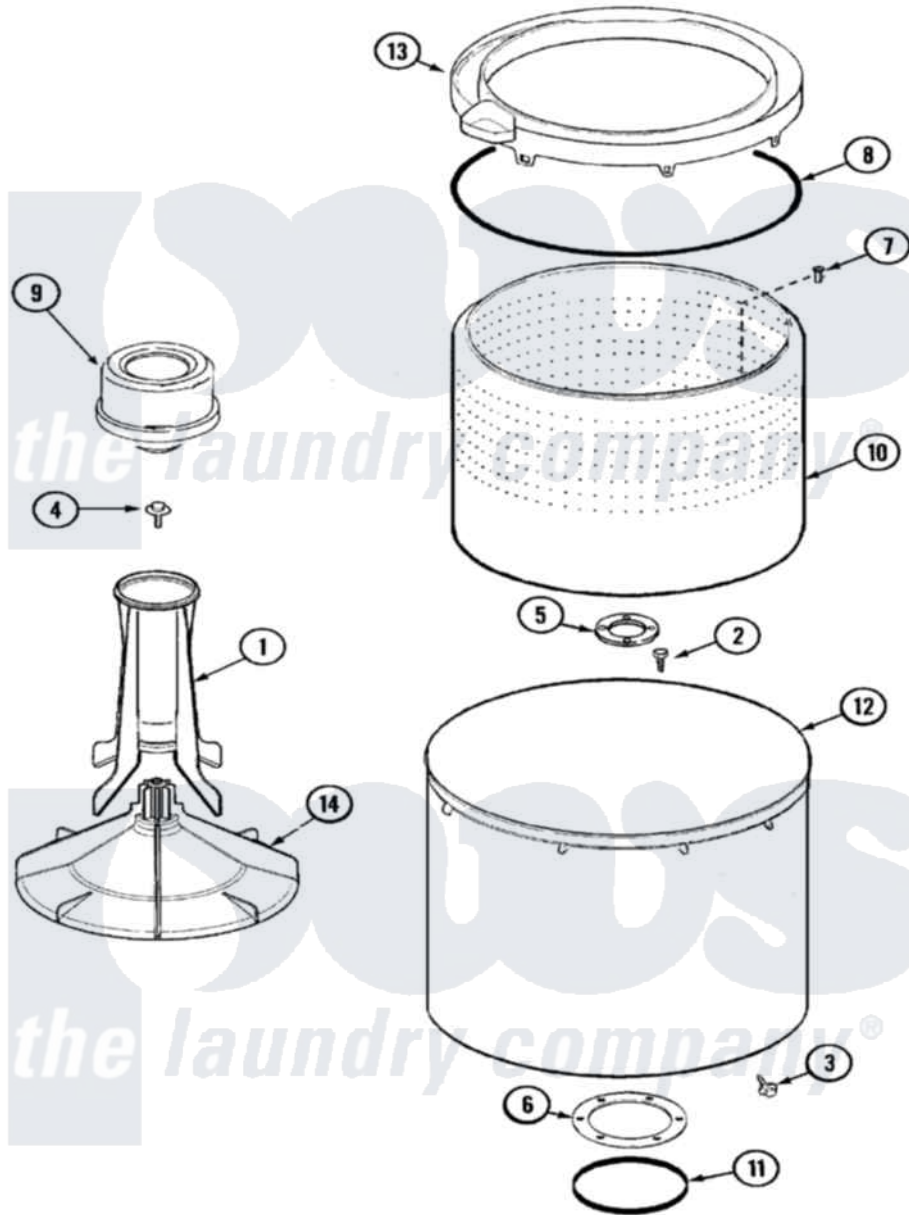

# Maytag PAV2200AWW 06 - TUB (PAV2200)

Maytag [Residential Maytag PAV2200AWW Washer Parts](#) Parts Diagram 06 - TUB (PAV2200)  
 Click on the part number to view part

Item	Original Part Number	Replaced By	Status	Part Description
1	<a href="#">21001521</a>			Top, Agitator
2	21001510	<a href="#">22002947</a>		Bolt, Tub
3	25-7953	<a href="#">22002933</a>		Screw
4	25-7948	<a href="#">W10309247</a>		Screw
5	<a href="#">35-3685</a>			Gasket, Basket To Centerpost
6	<a href="#">35-3686</a>			Gasket, Tub To Housing
7	25-7967	<a href="#">3400504</a>		Screw
8	<a href="#">35-2328</a>			Seal, Tub Top
9	<a href="#">21001905</a>			Dispenser, Fabric
10	<a href="#">21001529</a>			Basket Assembly
11	<a href="#">35-2978</a>			Seal, Tub/Housing
12	<a href="#">35-3700</a>			Tub Assembly
13	21001531		Not Available	TOP, TUB (PLASTIC)
14	<a href="#">21001530</a>			Base, Agitator