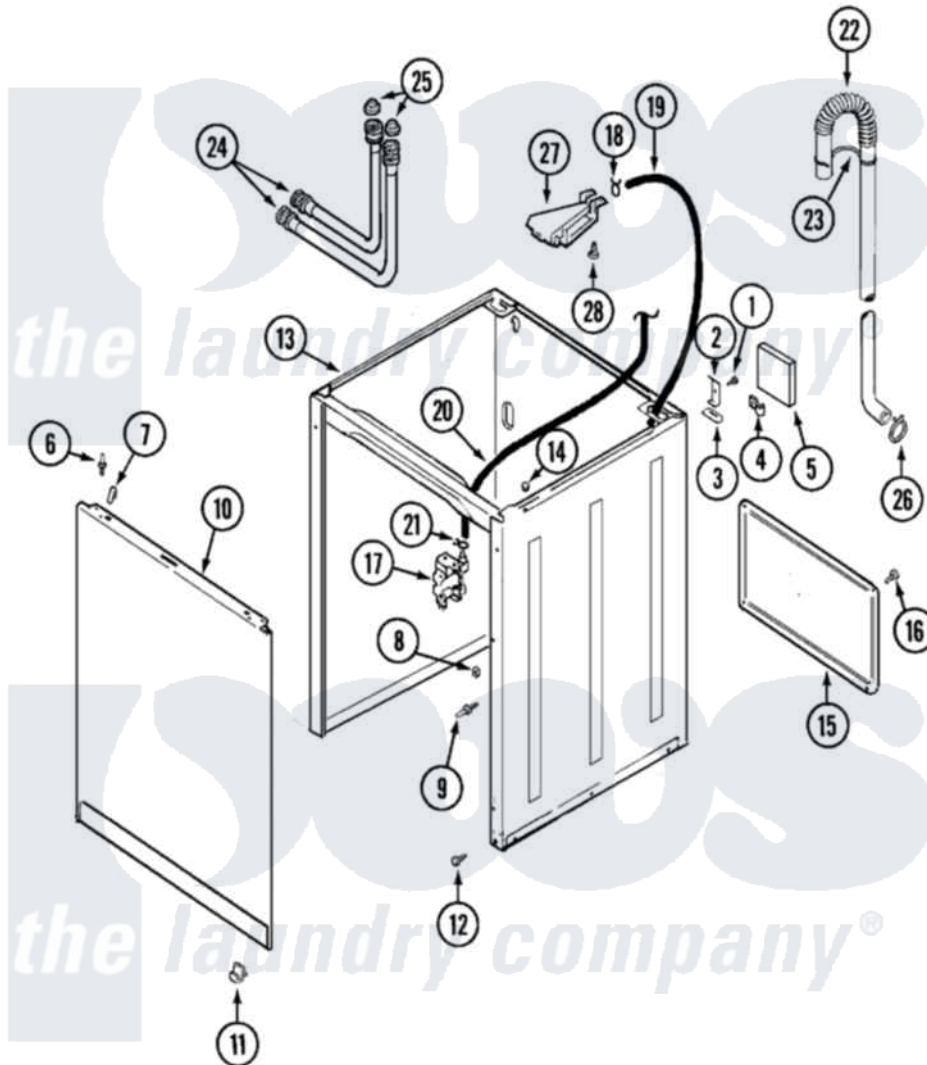

Maytag PAV2250AWA 02 - CABINET

Maytag [Residential Maytag PAV2250AWA Washer Parts](#) Parts Diagram 02 - CABINET
 Click on the part number to view part

Item	Original Part Number	Replaced By	Status	Part Description
1	25-7893			Screw
2	35-2846			Hinge, Cabinet Top
3	35-4128			Pad, Hinge
4	25-7027	16515		Clip
5	35-0706		Not Available	PAD, FOAM
6	53-0643			Pin, Locator
7	25-7220			Clip, Cabinet Top
8	25-0224	3400029		Nut, Adapter Plate
9	53-0200			Sleeve, Locator Pin
"	53-0643			Pin, Locator
10	35-2084-24			Panel, Front
"	21001281			Damper, Sound Pad
11	53-0120			Clip, Front Panel
"	25-7732	681414		Screw, 10AB X 1/2
12	35-4129			Bumper, Cabinet
13	35-2106-24	12001802		Kit, Cabinet/Rear Shield

14	33-2653		Bumper, Cabinet
15	35-2108	21001871	Cabinet
16	25-7732	681414	Screw, 10AB X 1/2
17	21001396	35-2374N	Valve, Water
18	25-7867	596669	Clamp, Manifold
19	35-2378	12002749	Hose, Flume Kit
20	21001060	21001748	Hose, Pressure Switch
21	25-7796	596669	Clamp, Manifold
22	21001512	21001872	Hose, Drain
23	33-9537	22003814	Retainer, Drain Hose
24	33-7046	89503	Hose-Inlet
"	33-7891	89503	Hose-Inlet
25	33-4264N		Strainer And Washer Kit
26	25-7080	285655	Clamp, Hose
27	35-2051	21001760	Flume Assembly / Water Diverter
28	25-3092	90767	Screw, 8A X 3/8 HeX Washer Head Tapping