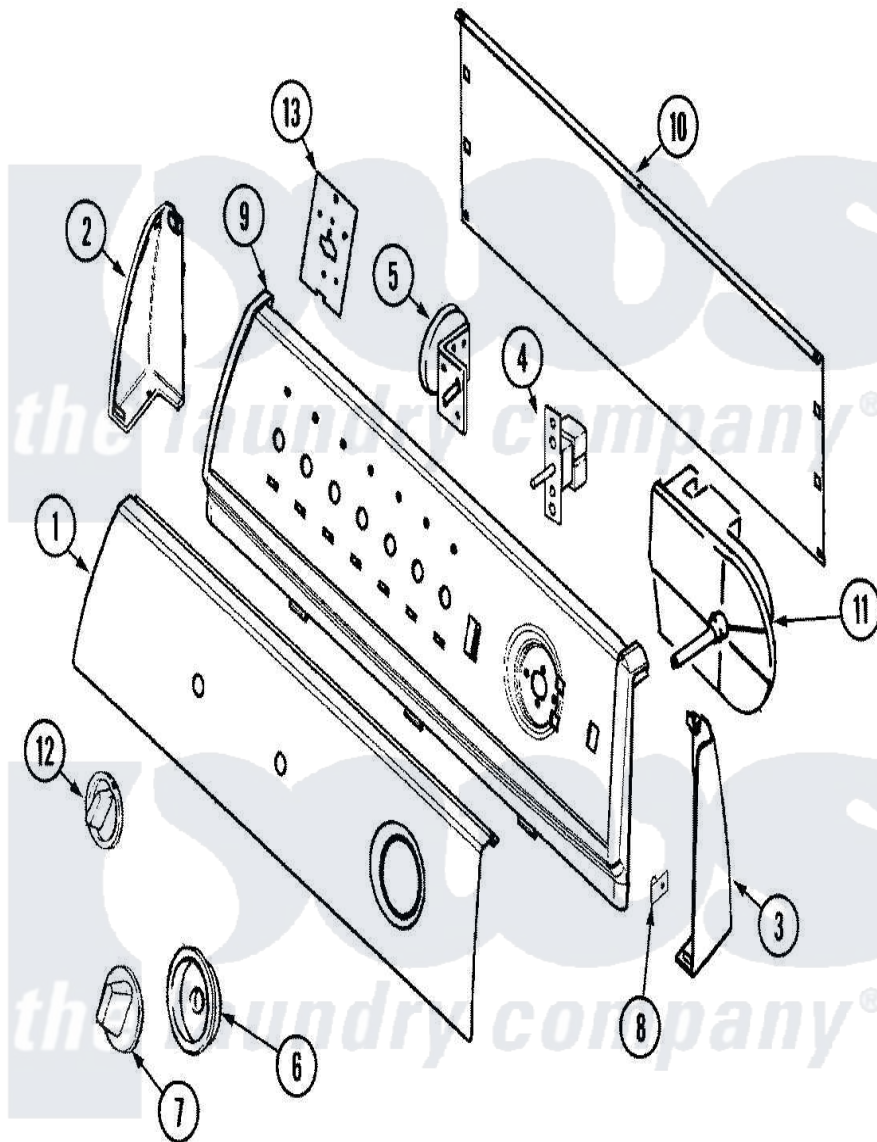

Maytag PAV2250AWA 03 - CONTROL PANEL

Maytag Residential Maytag PAV2250AWA Washer Parts Parts Diagram 03 - CONTROL PANEL
 Click on the part number to view part

Item	Original Part Number	Replaced By	Status	Part Description
1	21001661			Panel, Control / Facia
2	21001664		Not Available	CAP, END (LT) (ALM)
"	25-3092	90767		Screw, 8A X 3/8 HeX Washer Head Tapping
3	21001666		Not Available	CAP, END (RT) (ALM)
"	25-3092	90767		Screw, 8A X 3/8 HeX Washer Head Tapping
4	25-3092	90767		Screw, 8A X 3/8 HeX Washer Head Tapping
"	21001226			Switch, Water Temp. 4 Position
5	21001625	21001741		Switch, Pressure
"	25-3092	90767		Screw, 8A X 3/8 HeX Washer Head Tapping
6	21001692		Not Available	SKIRT, TIMER (ALM)
7	21001690			Knob, Timer
8	25-7851			Speedclip, End Cap To Top
9	21001693	31001505		Frame

10	25-3092	90767	Screw, 8A X 3/8 HeX Washer Head Tapping
"	25-3457		Screw, Sems
"	25-7933		Ring, Retaining
"	21001527		Shield, Rear
11	25-3092	90767	Screw, 8A X 3/8 HeX Washer Head Tapping
"	21001522		Timer
12	21001691	21001772	Knob, Selector
13	53-2504	31001193	Pad, Shield
"	21001517		Shield, Control
14	21001614	Not Available	MANUAL, USE & CARE
"	21001419	Not Available	MANUAL, LAUNDERING TIPS
15	12002417		Wire Kit