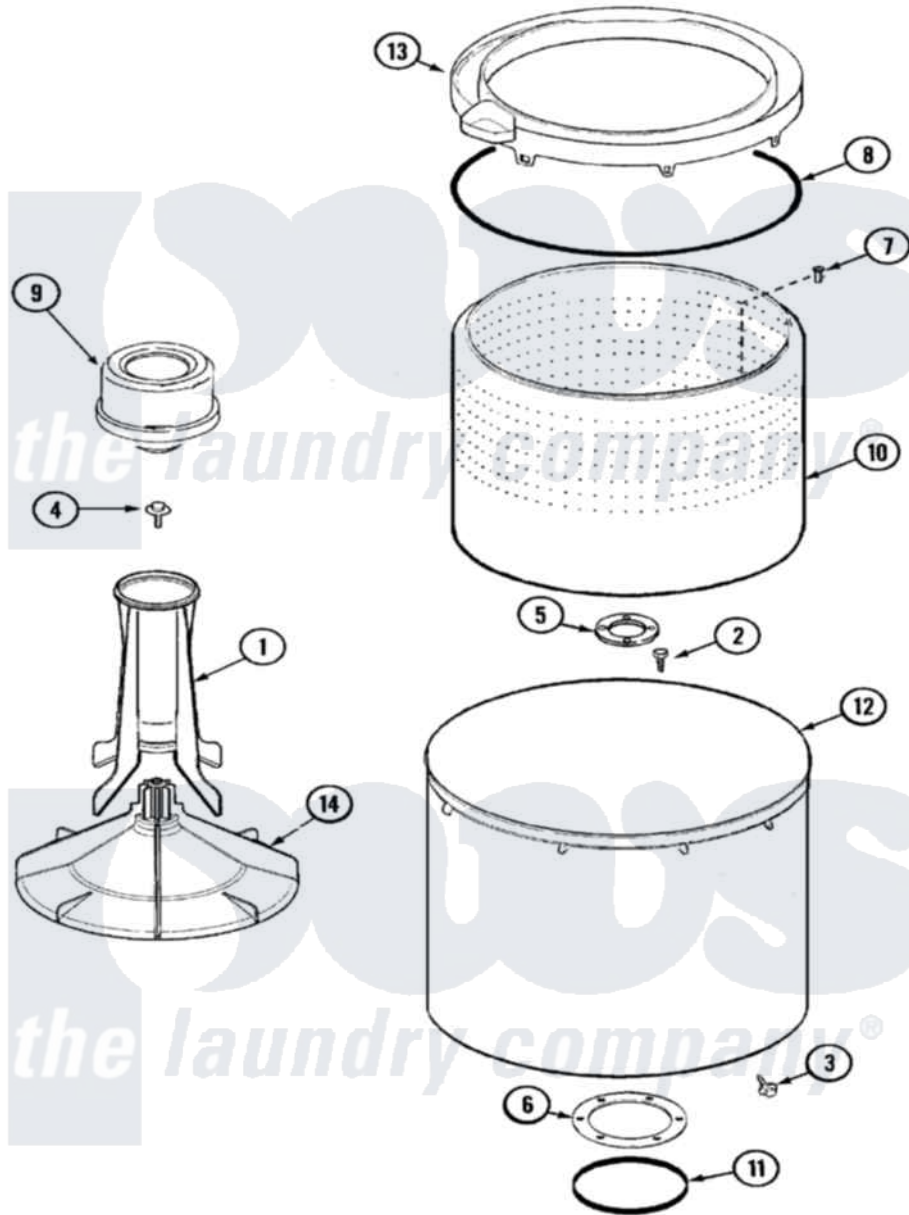

Maytag PAV2250AWA 05 - TUB

Maytag Residential Maytag PAV2250AWA Washer Parts Parts Diagram 05 - TUB
 Click on the part number to view part

Item	Original Part Number	Replaced By	Status	Part Description
1	21001521			Top, Agitator
2	21001510	22002947		Bolt, Tub
3	25-7953	22002933		Screw
4	25-7948	W10309247		Screw
5	35-3685			Gasket, Basket To Centerpost
6	35-3686			Gasket, Tub To Housing
7	25-7967	3400504		Screw
8	35-2328			Seal, Tub Top
9	21001905			Dispenser, Fabric
10	21001529			Basket Assembly
11	35-2978			Seal, Tub/Housing
12	35-3700			Tub Assembly
13	21001531		Not Available	TOP, TUB (PLASTIC)
14	21001530			Base, Agitator