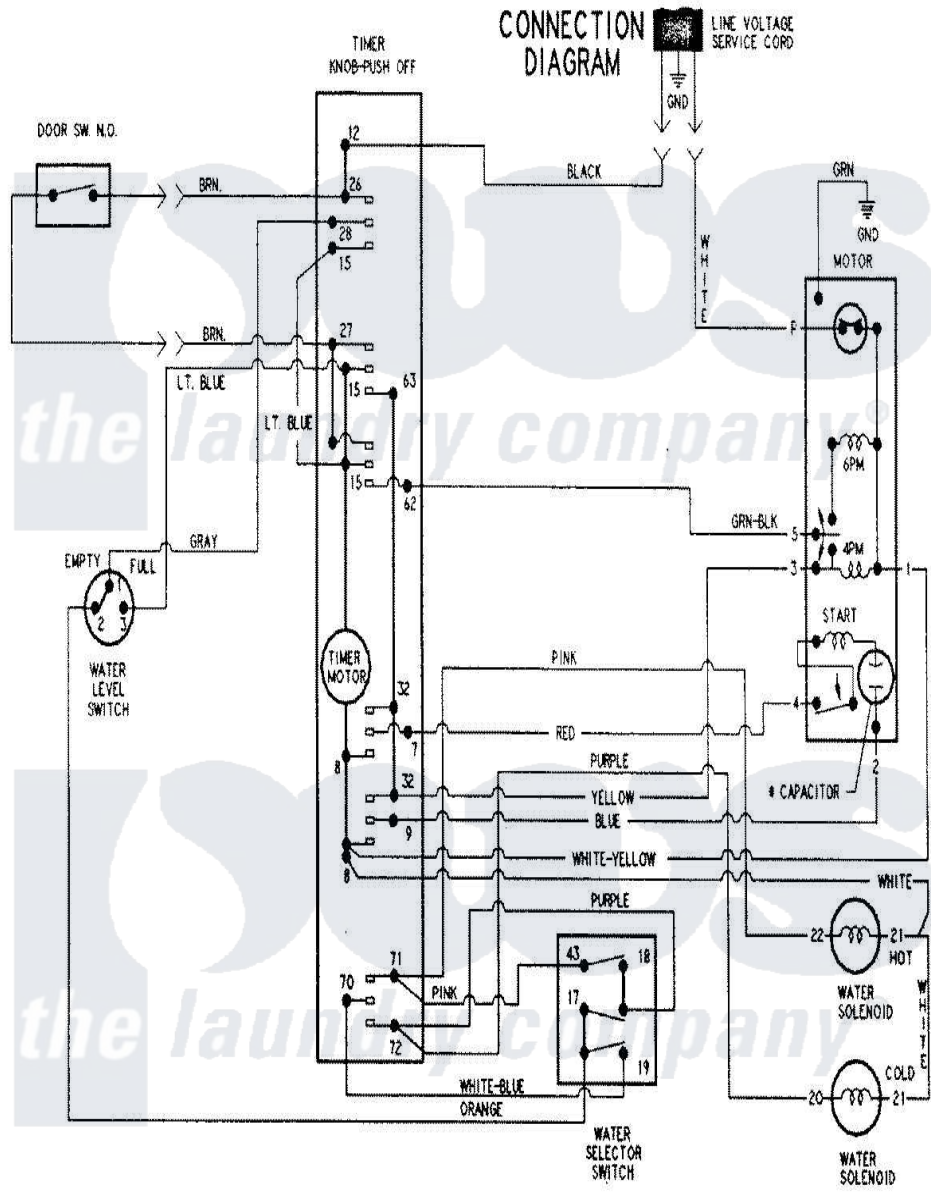

Maytag PAV2250AWA 06 - WIRING INFORMATION

Maytag [Residential Maytag PAV2250AWA Washer Parts](#) Parts Diagram 06 - WIRING INFORMATION
 Click on the part number to view part

Item	Original Part Number	Replaced By	Status	Part Description
NI	15002615		Not Available	WIRING INFORMATION