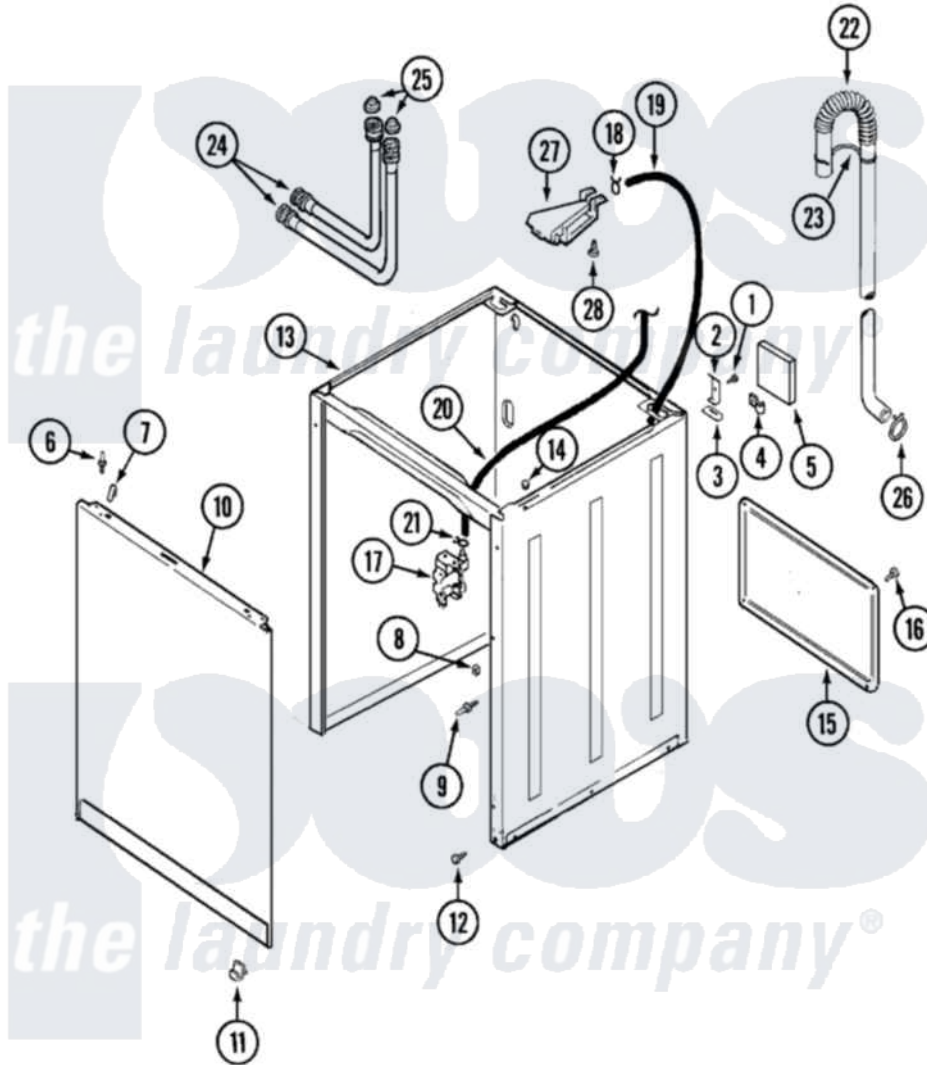

Maytag PAV2250AWW 02 - CABINET

Maytag [Residential Maytag PAV2250AWW Washer Parts](#) Parts Diagram 02 - CABINET
 Click on the part number to view part

Item	Original Part Number	Replaced By	Status	Part Description
1	25-7893			Screw
2	35-2846			Hinge, Cabinet Top
3	35-4128			Pad, Hinge
4	25-7027	16515		Clip
5	35-0706		Not Available	PAD, FOAM
6	53-0643			Pin, Locator
7	25-7220			Clip, Cabinet Top
8	25-0224	3400029		Nut, Adapter Plate
9	53-0200			Sleeve, Locator Pin
"	53-0643			Pin, Locator
10	35-2084			Panel, Front
"	21001281			Damper, Sound Pad
11	53-0120			Clip, Front Panel
"	25-7732	681414		Screw, 10AB X 1/2
12	35-4129			Bumper, Cabinet
13	35-2106	21001871		Cabinet

14	33-2653		Bumper, Cabinet
15	35-2108	21001871	Cabinet
16	25-7732	681414	Screw, 10AB X 1/2
17	21001396	35-2374N	Valve, Water
18	25-7867	596669	Clamp, Manifold
19	35-2378	12002749	Hose, Flume Kit
20	21001060	21001748	Hose, Pressure Switch
21	25-7796	596669	Clamp, Manifold
22	21001512	21001872	Hose, Drain
23	33-9537	22003814	Retainer, Drain Hose
24	33-7046	89503	Hose-Inlet
"	33-7891	89503	Hose-Inlet
25	33-4264N		Strainer And Washer Kit
26	25-7080	285655	Clamp, Hose
27	35-2051	21001760	Flume Assembly / Water Diverter
28	25-3092	90767	Screw, 8A X 3/8 HeX Washer Head Tapping