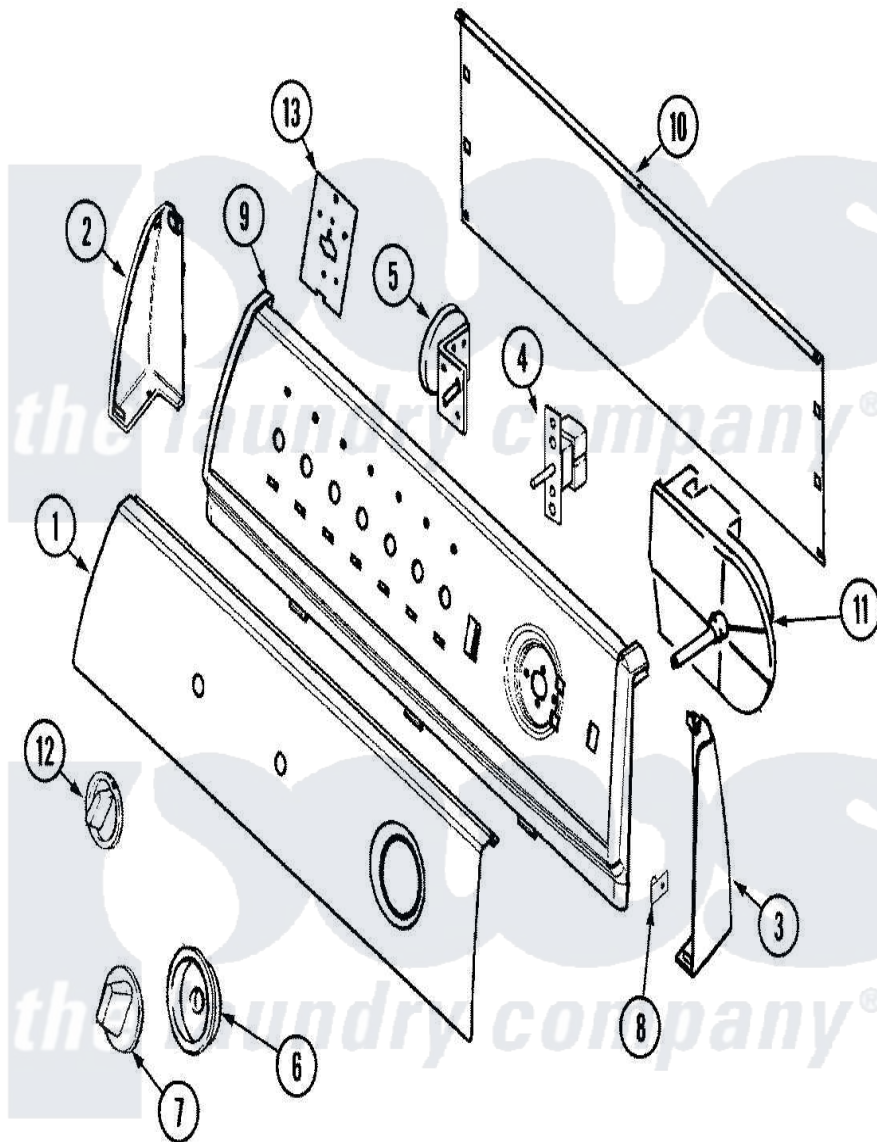

Maytag PAV2250AWW 03 - CONTROL PANEL

Maytag Residential Maytag PAV2250AWW Washer Parts Parts Diagram 03 - CONTROL PANEL

[Click on the part number to view part](#)

Item	Original Part Number	Replaced By	Status	Part Description
1	21001627			Panel, Control
2	21001519			Endcap
"	25-3092	90767		Screw, 8A X 3/8 HeX Washer Head Tapping
3	21001523			Endcap
"	25-3092	90767		Screw, 8A X 3/8 HeX Washer Head Tapping
4	21001226			Switch, Water Temp. 4 Position
"	25-3092	90767		Screw, 8A X 3/8 HeX Washer Head Tapping
5	21001625	21001741		Switch, Pressure
"	25-3092	90767		Screw, 8A X 3/8 HeX Washer Head Tapping
6	21001600			Skirt, Timer
7	21001594	21001972		Knob, Timer
8	25-7851			Speedclip, End Cap To Top
9	21001604		Not Available	FRAME, CONTROL PANEL (WHT)

10	25-3457		Screw, Sems
"	25-3092	90767	Screw, 8A X 3/8 HeX Washer Head Tapping
"	25-7933		Ring, Retaining
"	21001527		Shield, Rear
11	25-3092	90767	Screw, 8A X 3/8 HeX Washer Head Tapping
"	21001522		Timer
12	21001525	21002196	Knob-Selector
13	53-2504	31001193	Pad, Shield
"	21001517		Shield, Control
14	21001614	Not Available	MANUAL, USE & CARE
"	21001419	Not Available	MANUAL, LAUNDERING TIPS
15	12002417		Wire Kit