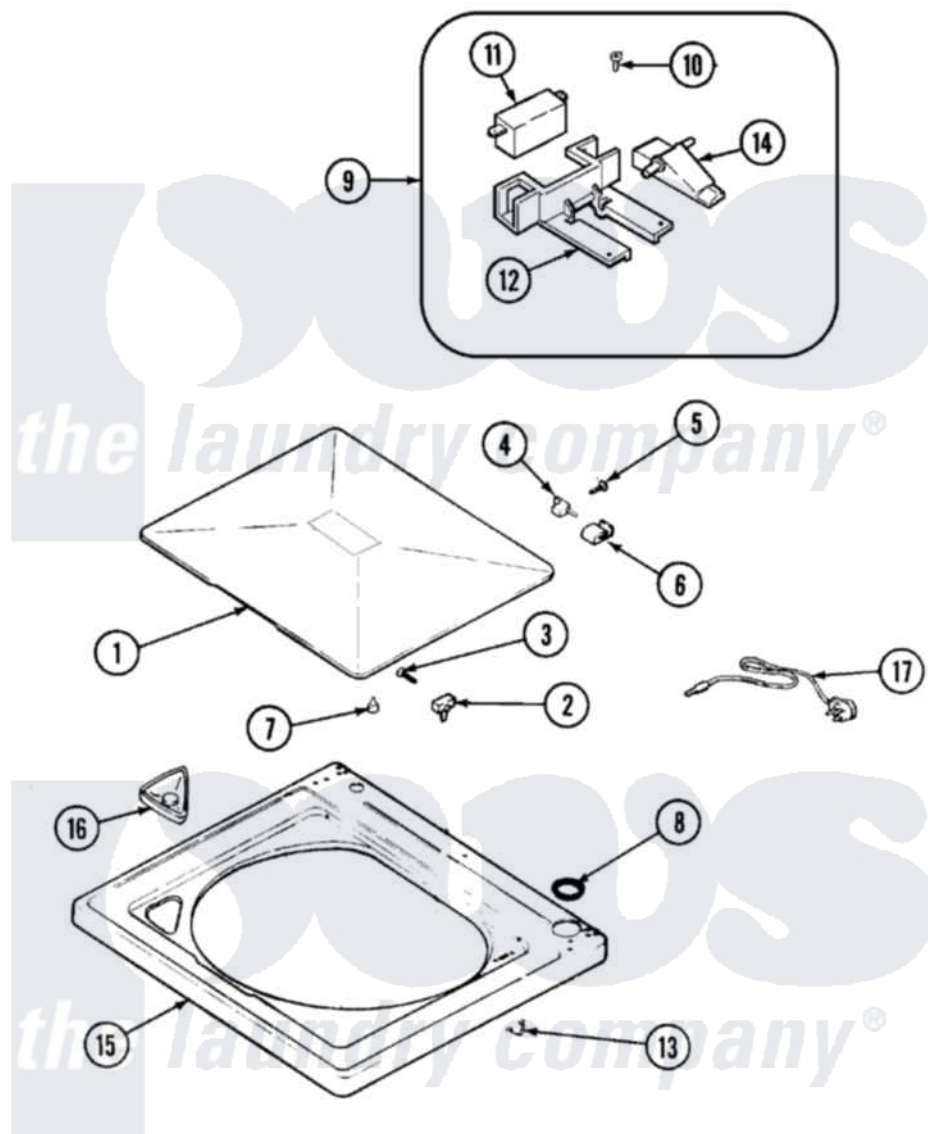

Maytag PAV2250AWW 04 - TOP

Maytag [Residential Maytag PAV2250AWW Washer Parts](#) Parts Diagram 04 - TOP
 Click on the part number to view part

Item	Original Part Number	Replaced By	Status	Part Description
1	35-2026			Lid
2	43-0057			Actuator, Door Switch
3	25-7438			Screw
"	25-7436			Nylite Washer
4	35-2045			Pin, Hinge
5	25-7893			Screw
6	35-2044			Hinge, Lid
7	35-0581			Bumper, Door
8	35-2063			Bushing, Insulator
"	35-2064			Bushing, Insulating
9	21001137	12001187		Kit, Lid Switch Assembly
10	21001136	3400872		Screw, 8-18 X 3/8
11	21001148	12001187		Kit, Lid Switch Assembly
12	21001135			Housing, Lid Switch
13	25-7878			Clip
14	21001134			Lever, Lid Switch

15 [21001602](#)
16 [21001597](#)
17 [21001592](#)

Top, Cabinet
Dispenser, Bleach
Cord, Power