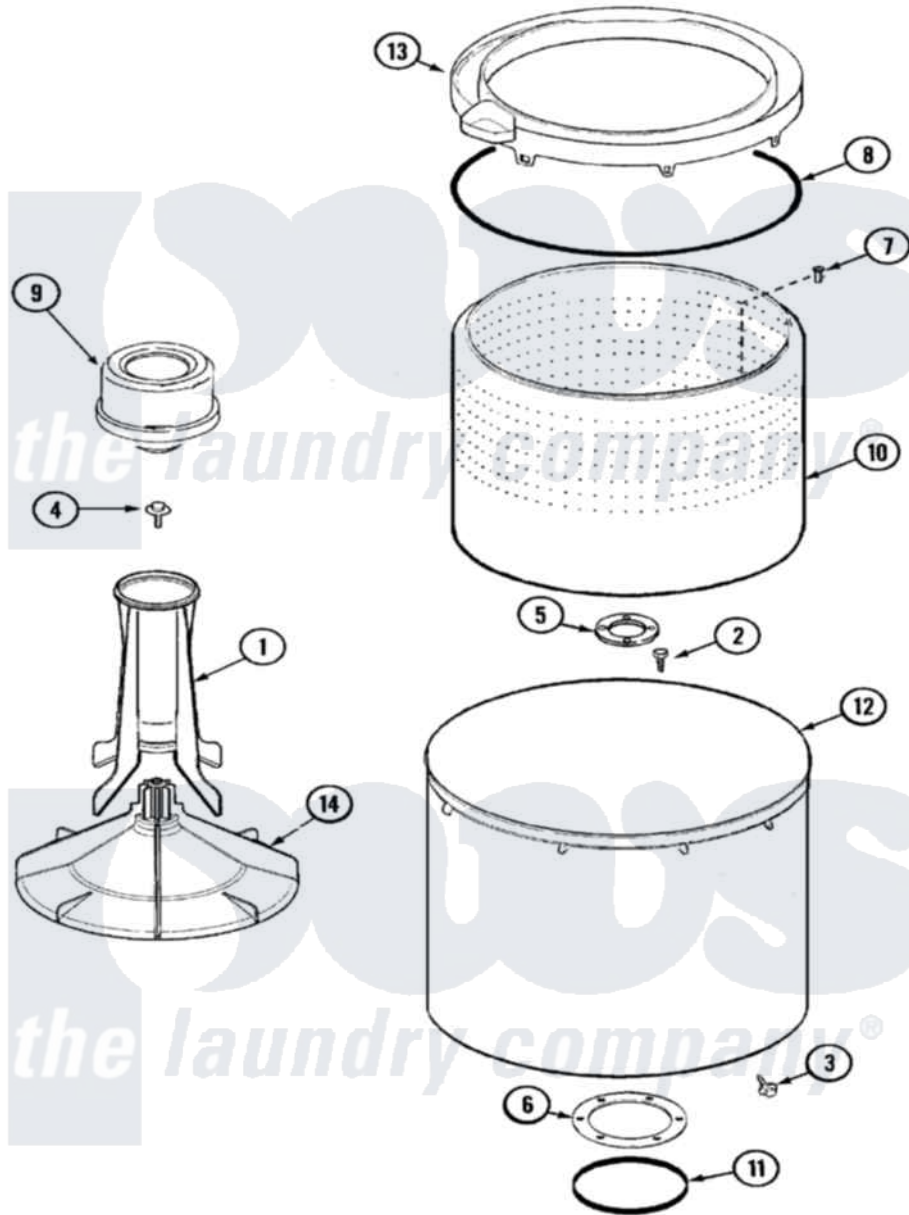

Maytag PAV2250AWW 06 - TUB

Maytag Residential Maytag PAV2250AWW Washer Parts Parts Diagram 06 - TUB
 Click on the part number to view part

Item	Original Part Number	Replaced By	Status	Part Description
1	21001521			Top, Agitator
2	21001510	22002947		Bolt, Tub
3	25-7953	22002933		Screw
4	25-7948	W10309247		Screw
5	35-3685			Gasket, Basket To Centerpost
6	35-3686			Gasket, Tub To Housing
7	25-7967	3400504		Screw
8	35-2328			Seal, Tub Top
9	21001905			Dispenser, Fabric
10	21001529			Basket Assembly
11	35-2978			Seal, Tub/Housing
12	35-3700			Tub Assembly
13	21001531		Not Available	TOP, TUB (PLASTIC)
14	21001530			Base, Agitator