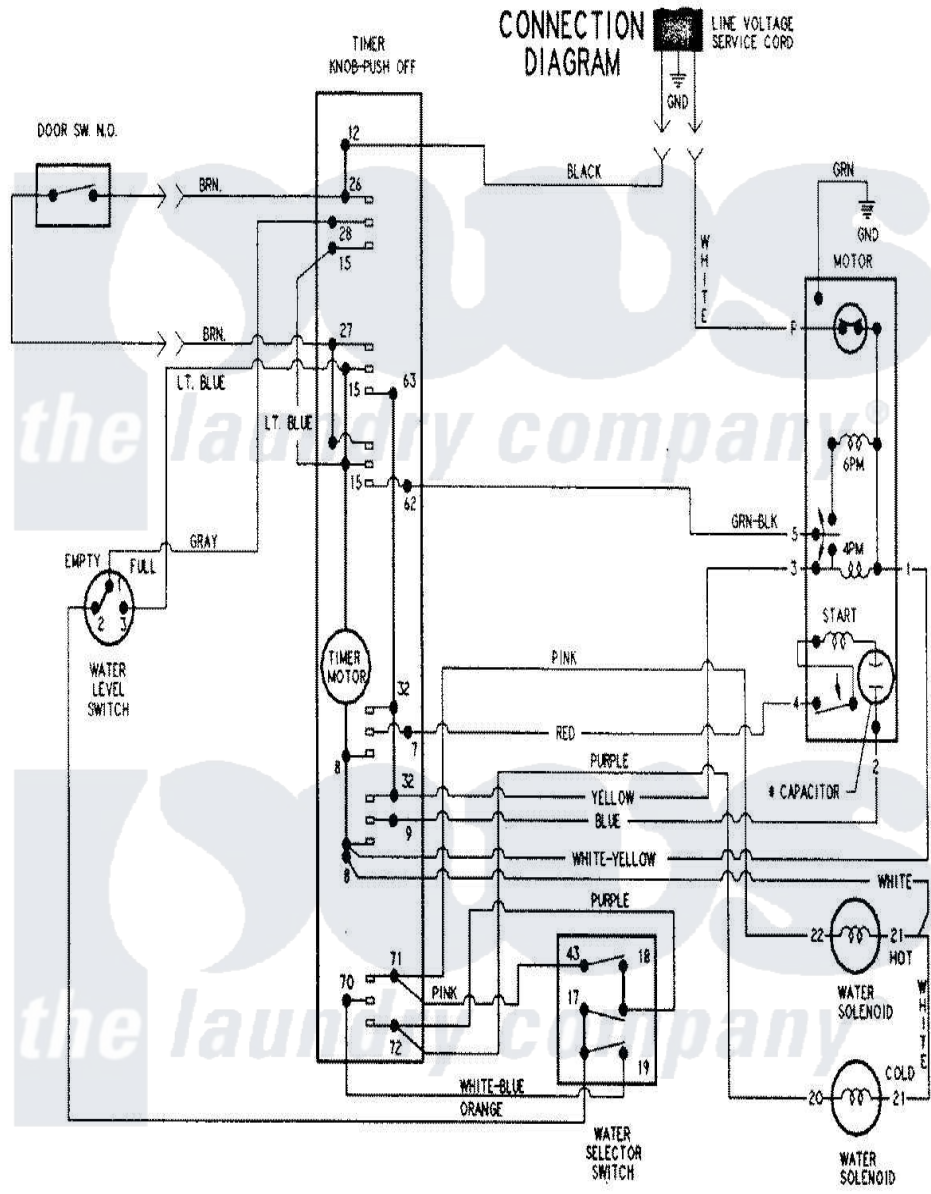

Maytag PAV2250AWW 07 - WIRING INFORMATION

Maytag Residential Maytag PAV2250AWW Washer Parts Parts Diagram 07 - WIRING INFORMATION
 Click on the part number to view part

Item	Original Part Number	Replaced By	Status	Part Description
NI	15002615		Not Available	WIRING INFORMATION