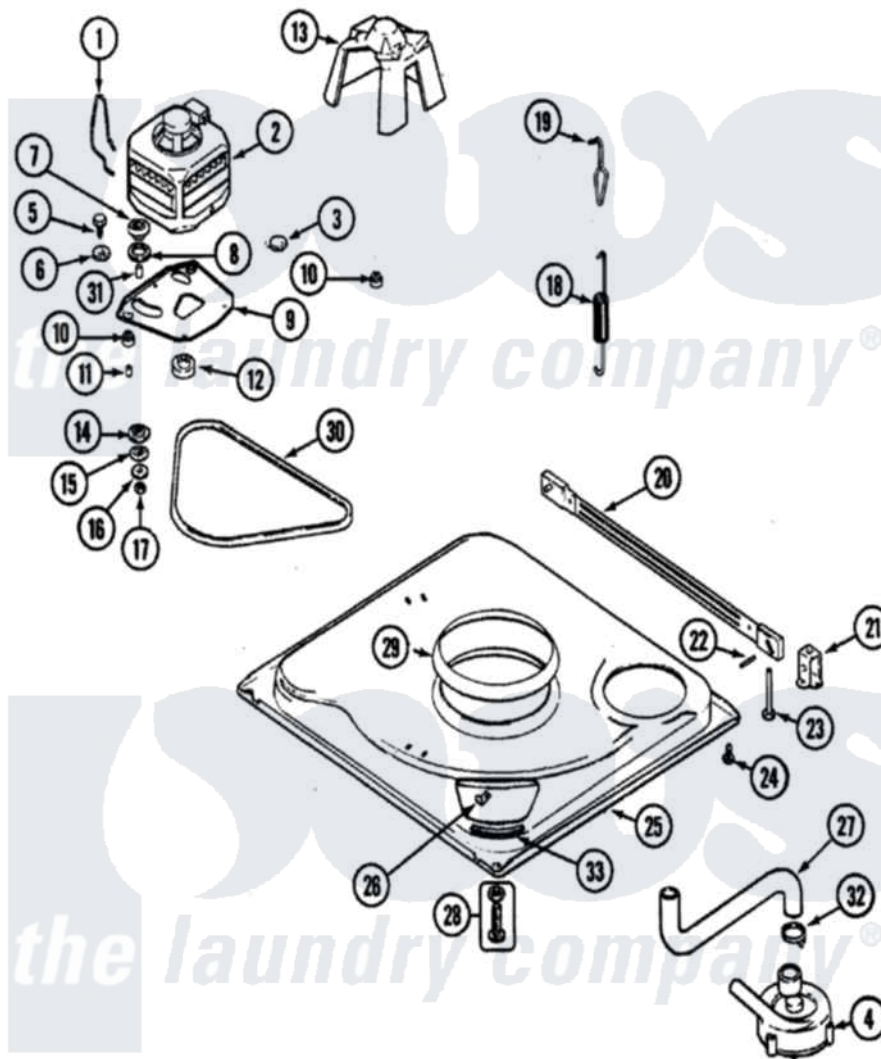

Maytag PAV2300AGW 01 - BASE

Maytag [Residential Maytag PAV2300AGW Washer Parts](#) Parts Diagram 01 - BASE
 Click on the part number to view part

Item	Original Part Number	Replaced By	Status	Part Description
1	21001110	22004376		Spring, Motor Pivot
2	21001637			Motor
3	21001486			Foot Slide, Isolator
4	21001873	35-6780		Pump-Water
5	25-7833	21001977		Screw
6	25-7834			Washer, Motor/Base Screw
7	33-9946			Isolator, Motor
8	35-3570			Washer, Motor Pivot
9	21001783			Plate And Screw Assembly
10	35-3646			Isolator, Motor Plate
11	25-7831			Spacer, Mounting
12	21001836	W10143344		Pulley
13	22002721			Shield, Motor
14	35-3571			Slide, Motor Pivot
15	33-9967			Washer, Motor Isolator
16	25-7047			Washer, Flat

17	25-7325	Y707702	Locknut
18	21001598		Spring, Suspension
19	21001166		Hook, Suspension Spring
20	21001754	21001881	Bar, Stabilizer
21	35-2046		Bracket, Stabilizer
22	35-2052		Pin, Stabilizer
23	35-3020	22004469	Leg And Foot Self Stabilizing
24	25-7828	489483	Screw 10-32 X 1/2
25	21001893	12002701	Base Kit
26	25-7845		Speednut, Motor
27	21001915		Hose, Tub To Pump
28	35-3507	25001119	Foot And Pad Assembly
29	21001161	21002026	Snubber
30	35-2279		Belt, Drive
31	25-7830		Spacer
32	25-6068	285655	Clamp, Hose
33	35-2065		Pad, Motor Plate