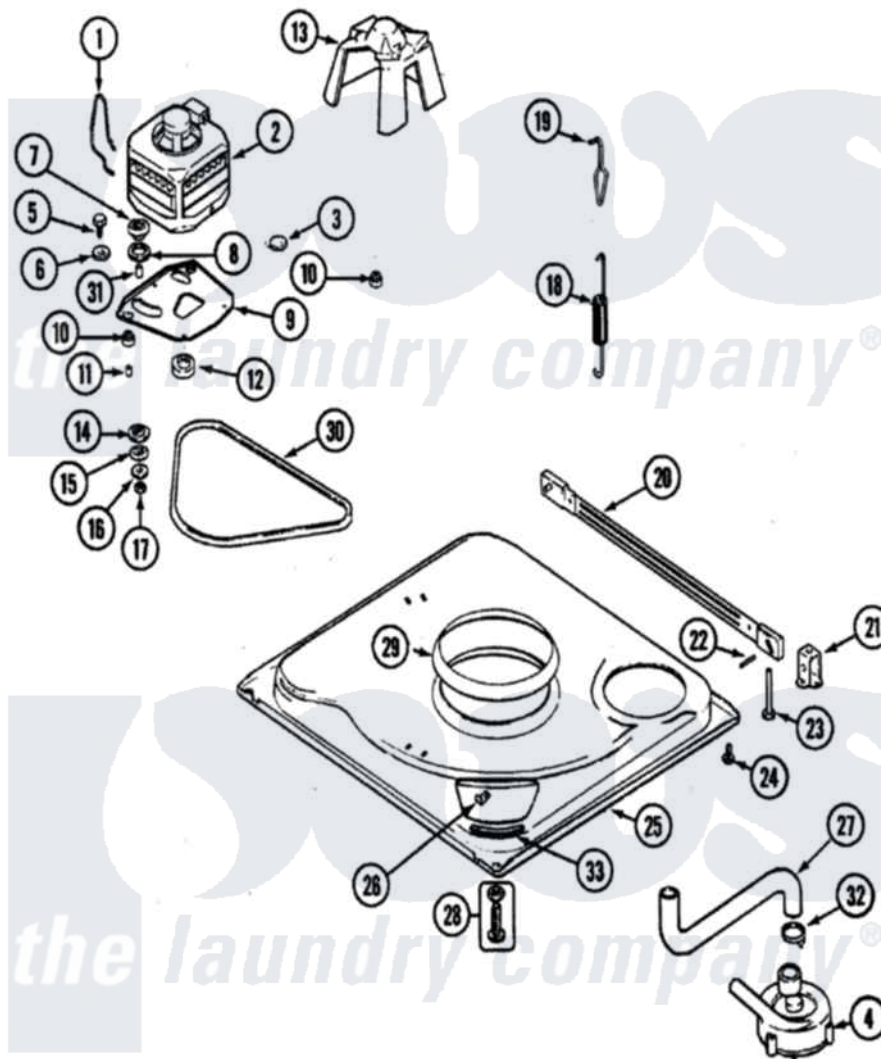

Maytag PAV2300AGW 02 - BASE (SERIES 19)

Maytag [Residential Maytag PAV2300AGW Washer Parts](#) Parts Diagram 02 - BASE (SERIES 19)
 Click on the part number to view part

Item	Original Part Number	Replaced By	Status	Part Description
1	21001110	22004376		Spring, Motor Pivot
2	21001637			Motor
3	21001486			Foot Slide, Isolator
4	21001873	35-6780		Pump-Water
5	25-7833	21001977		Screw
6	25-7834			Washer, Motor/Base Screw
7	33-9946			Isolator, Motor
8	35-3570			Washer, Motor Pivot
9	21001783			Plate And Screw Assembly
10	35-3646			Isolator, Motor Plate
11	25-7831			Spacer, Mounting
12	21001836	W10143344		Pulley
13	22002721			Shield, Motor
14	35-3571			Slide, Motor Pivot
15	33-9967			Washer, Motor Isolator
16	25-7047			Washer, Flat

17	25-7325	Y707702	Locknut
18	12002102	12002773	Spring
"	21002065	12002773	Spring
19	21001166		Hook, Suspension Spring
20	21001754	21001881	Bar, Stabilizer
21	35-2046		Bracket, Stabilizer
22	35-2052		Pin, Stabilizer
23	35-3020	22004469	Leg And Foot Self Stabalizing
24	25-7828	489483	Screw 10-32 X 1/2
25	21001893	12002701	Base Kit
26	25-7845		Speednut, Motor
27	21001915		Hose, Tub To Pump
28	35-3507	25001119	Foot And Pad Assembly
29	21002026		Snubber
"	21001161	21002026	Snubber
30	35-2279		Belt, Drive
31	25-7830		Spacer
32	25-6068	285655	Clamp, Hose
33	35-2065		Pad, Motor Plate