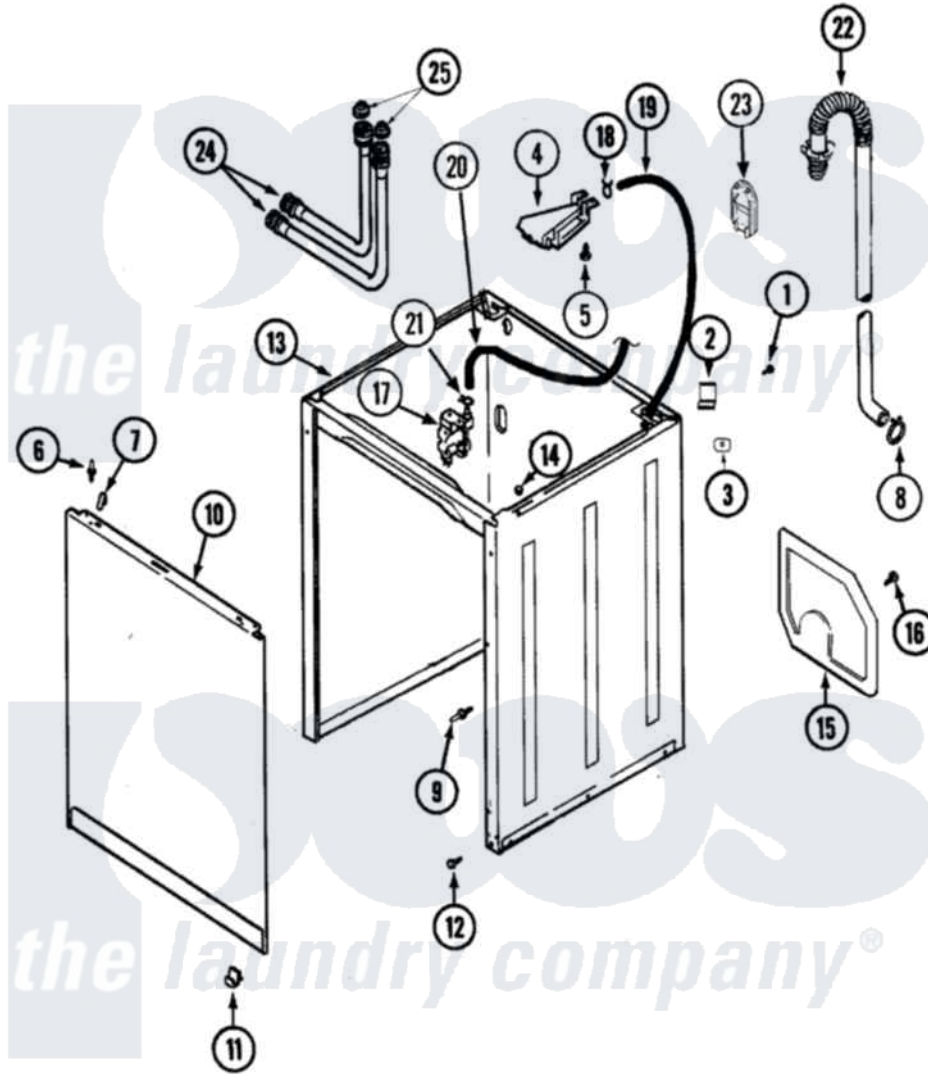

Maytag PAV2300AGW 03 - CABINET

Maytag [Residential Maytag PAV2300AGW Washer Parts](#) Parts Diagram 03 - CABINET
 Click on the part number to view part

Item	Original Part Number	Replaced By	Status	Part Description
1	25-7893			Screw
2	35-2846			Hinge, Cabinet Top
3	35-4128			Pad, Hinge
4	21001760			Flume Assembly / Water Diverter
5	25-3092	90767		Screw, 8A X 3/8 HeX Washer Head Tapping
6	53-0643			Pin, Locator
"	53-0200			Sleeve, Locator Pin
"	25-0224	3400029		Nut, Adapter Plate
7	25-7220			Clip, Cabinet Top
8	21001875	285655		Clamp, Hose
9	21001829			Post, Locating
10	35-2084			Panel, Front
"	21001281			Damper, Sound Pad
11	25-7732	681414		Screw, 10AB X 1/2
"	53-0120			Clip, Front Panel

12	35-4129		Bumper, Cabinet
13	21001871		Cabinet
14	33-2653		Bumper, Cabinet
15	21001876		Shield, Rear
16	25-7732	681414	Screw, 10AB X 1/2
17	22001196		Valve, Water
18	25-7867	596669	Clamp, Manifold
19	35-2378	12002749	Hose, Flume Kit
20	21001748		Hose, Pressure Switch
21	25-7796	596669	Clamp, Manifold
22	21001872		Hose, Drain
23	21001874		Outlet, Drain Hose
24	21001889		Hose, Inlet
"	21001888		Hose, Inlet
25	33-4264N		Strainer And Washer Kit