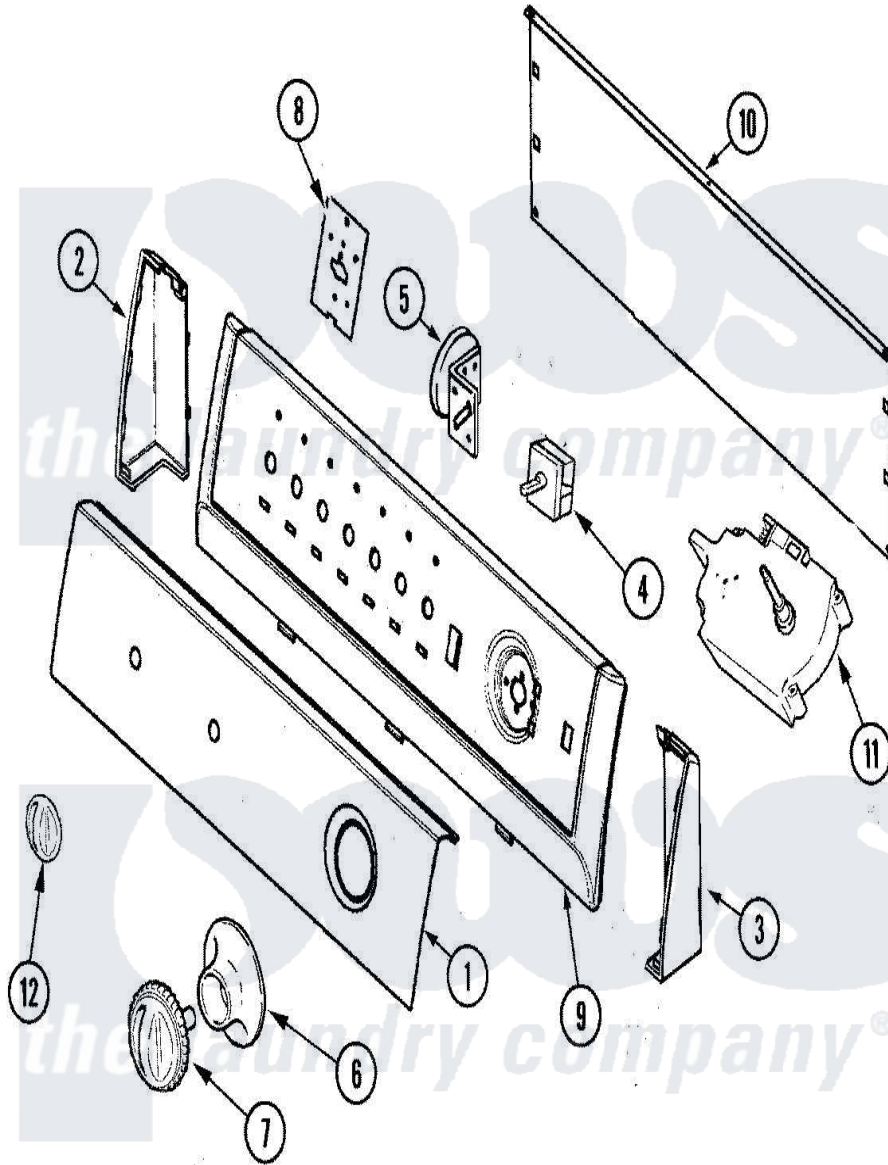

Maytag PAV2300AGW 04 - CONTROL PANEL

Maytag Residential Maytag PAV2300AGW Washer Parts Parts Diagram 04 - CONTROL PANEL
 Click on the part number to view part

Item	Original Part Number	Replaced By	Status	Part Description
1	21001884			Panel, Control
2	25-3092	90767		Screw, 8A X 3/8 HeX Washer Head Tapping
"	21001641	21001519		Endcap
3	21001630	21001523		Endcap
"	25-3092	90767		Screw, 8A X 3/8 HeX Washer Head Tapping
4	25-3092	90767		Screw, 8A X 3/8 HeX Washer Head Tapping
"	21001491			Switch, Water Temperature
5	25-3092	90767		Screw, 8A X 3/8 HeX Washer Head Tapping
"	21001882			Switch, Pressure
6	21001600			Skirt, Timer
7	21001594	21001972		Knob, Timer
8	21001517			Shield, Control
9	31001743	21002005		Frame, Control Panel
10	25-3092	90767		Screw, 8A X 3/8 HeX Washer

10	25-3092	90767	Head Tapping
"	21001527		Shield, Rear
11	25-3092	90767	Screw, 8A X 3/8 HeX Washer Head Tapping
"	21001759		Timer
12	21001525	21002196	Knob-Selector
13	21001887		Harness, Wiring