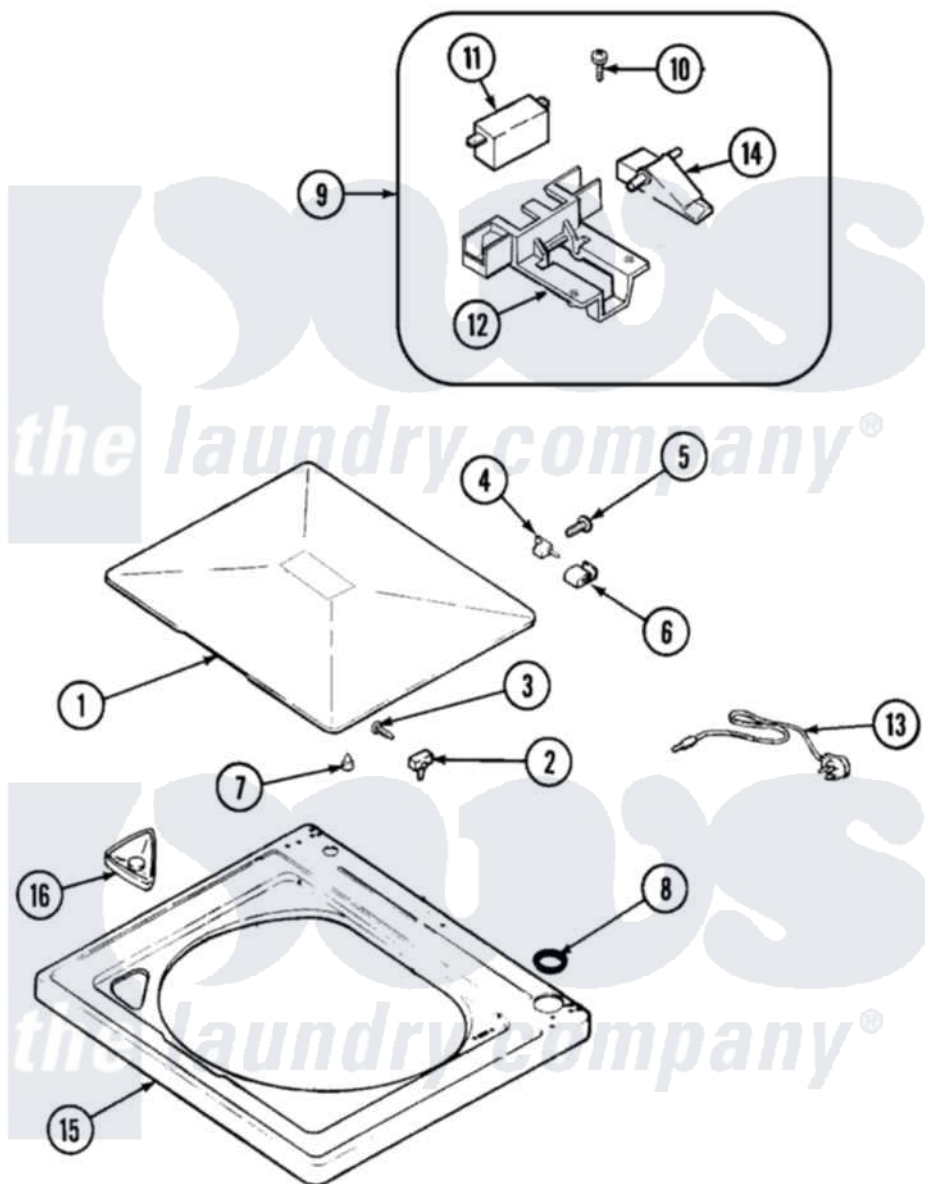

Maytag PAV2300AGW 06 - TOP

Maytag [Residential Maytag PAV2300AGW Washer Parts](#) Parts Diagram 06 - TOP
 Click on the part number to view part

Item	Original Part Number	Replaced By	Status	Part Description
1	35-2026			Lid
2	43-0057			Actuator, Door Switch
3	25-7438			Screw
4	35-2045			Pin, Hinge
5	25-7893			Screw
6	35-2044			Hinge, Lid
7	35-0581			Bumper, Door
8	35-2063			Bushing, Insulator
9	21001137	12001187		Kit, Lid Switch Assembly
10	21001136	3400872		Screw, 8-18 X 3/8
11	21001148	12001187		Kit, Lid Switch Assembly
12	21001135			Housing, Lid Switch
13	21001722		Not Available	CORD, POWER
14	21001134			Lever, Lid Switch
15	21001602			Top, Cabinet
16	21001597			Dispenser, Bleach